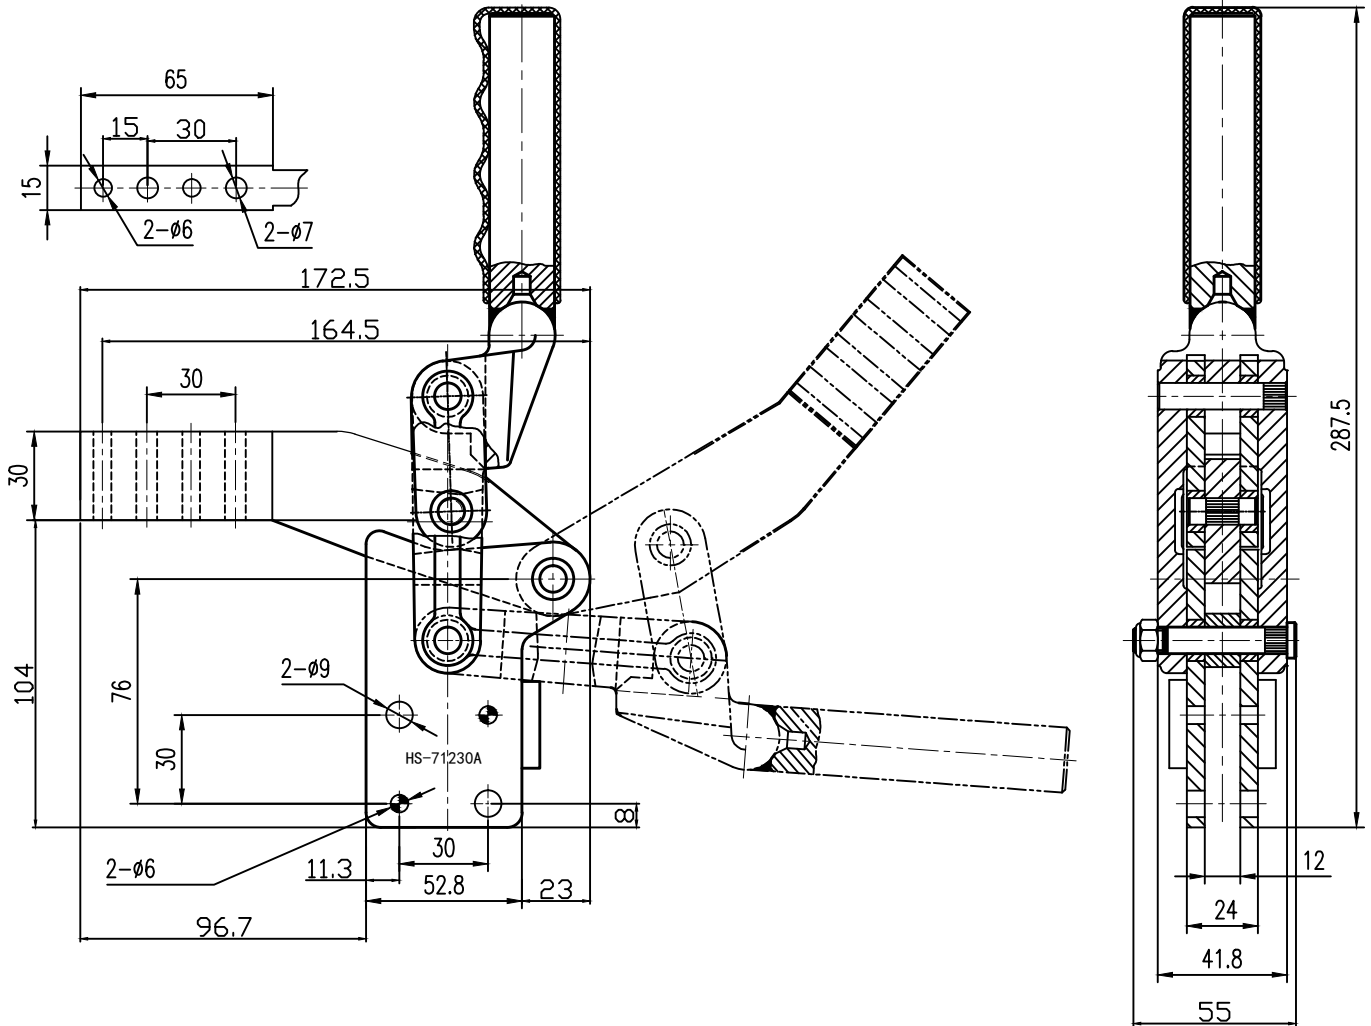

HS-71230A

HANDLE OPENS 128°
 BAR OPENS 200°