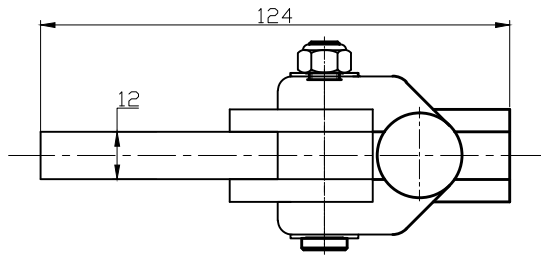

HS-71220

HANDLE OPENS 130°  
BAR OPENS 195°