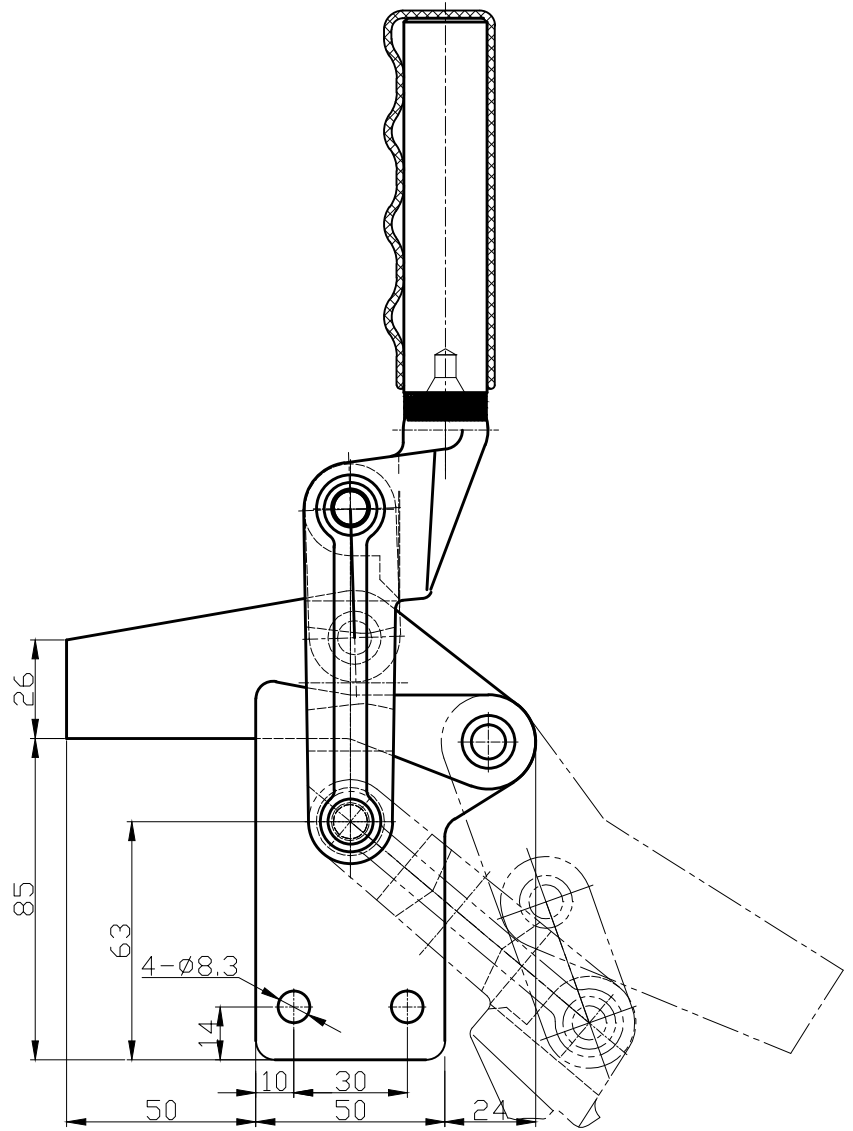

HS-71220

HANDLE OPENS 130°  
BAR OPENS 195°