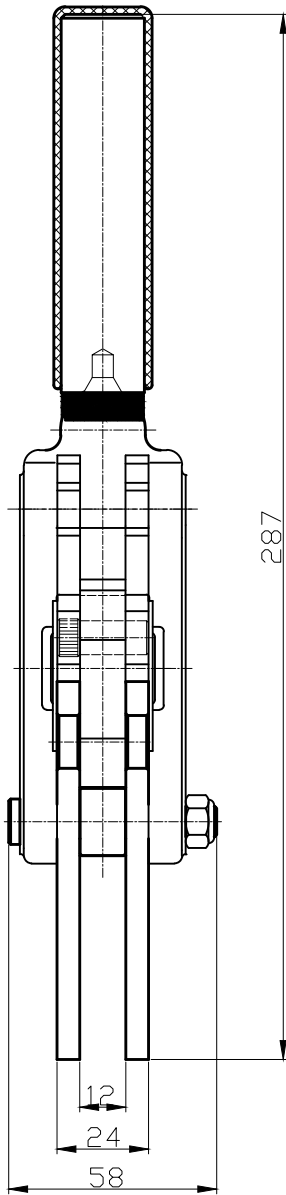

HS-71220

HANDLE OPENS 130°  
BAR OPENS 195°