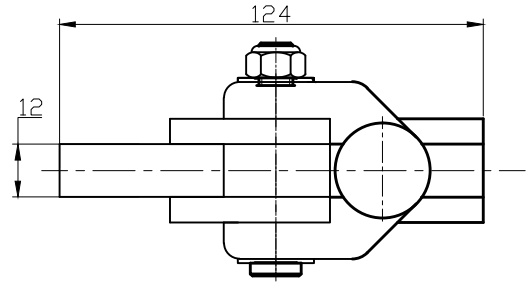

好手机电科技有限公司

HS-71215

HANDLE OPENS 130°
BAR OPENS 195°