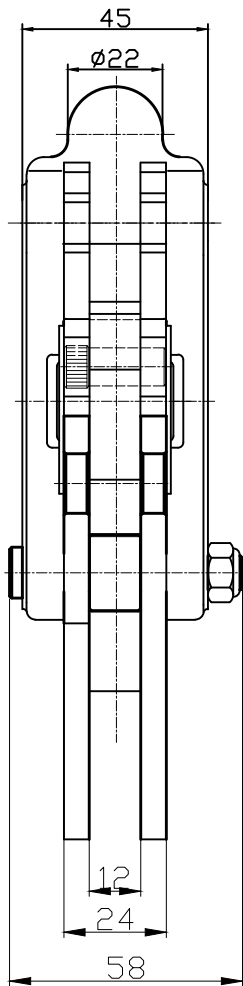

好手机电科技有限公司

HS-71215

HANDLE OPENS 130°
BAR OPENS 195°