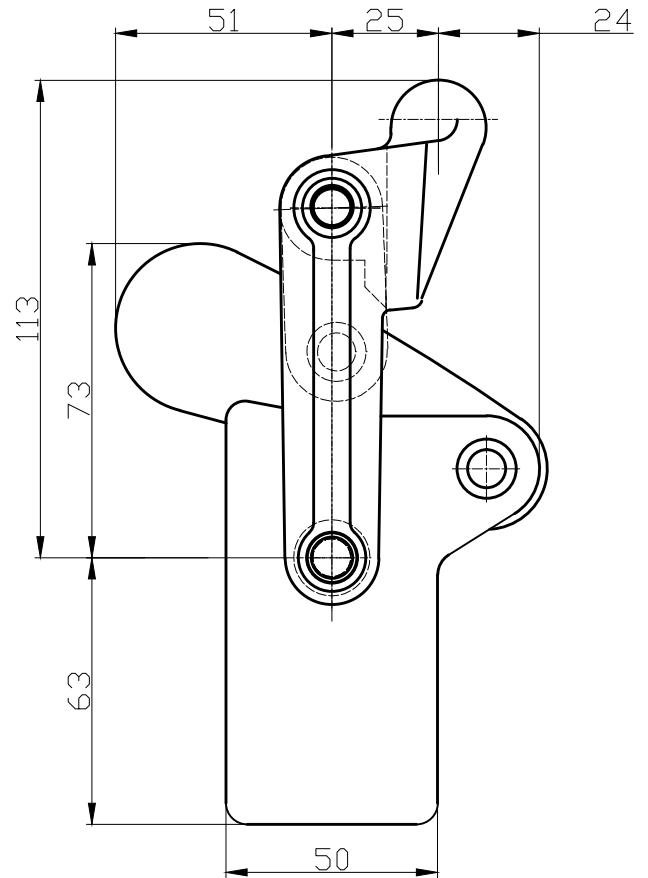

好手机电科技有限公司

HS-71215

HANDLE OPENS 130°
BAR OPENS 195°