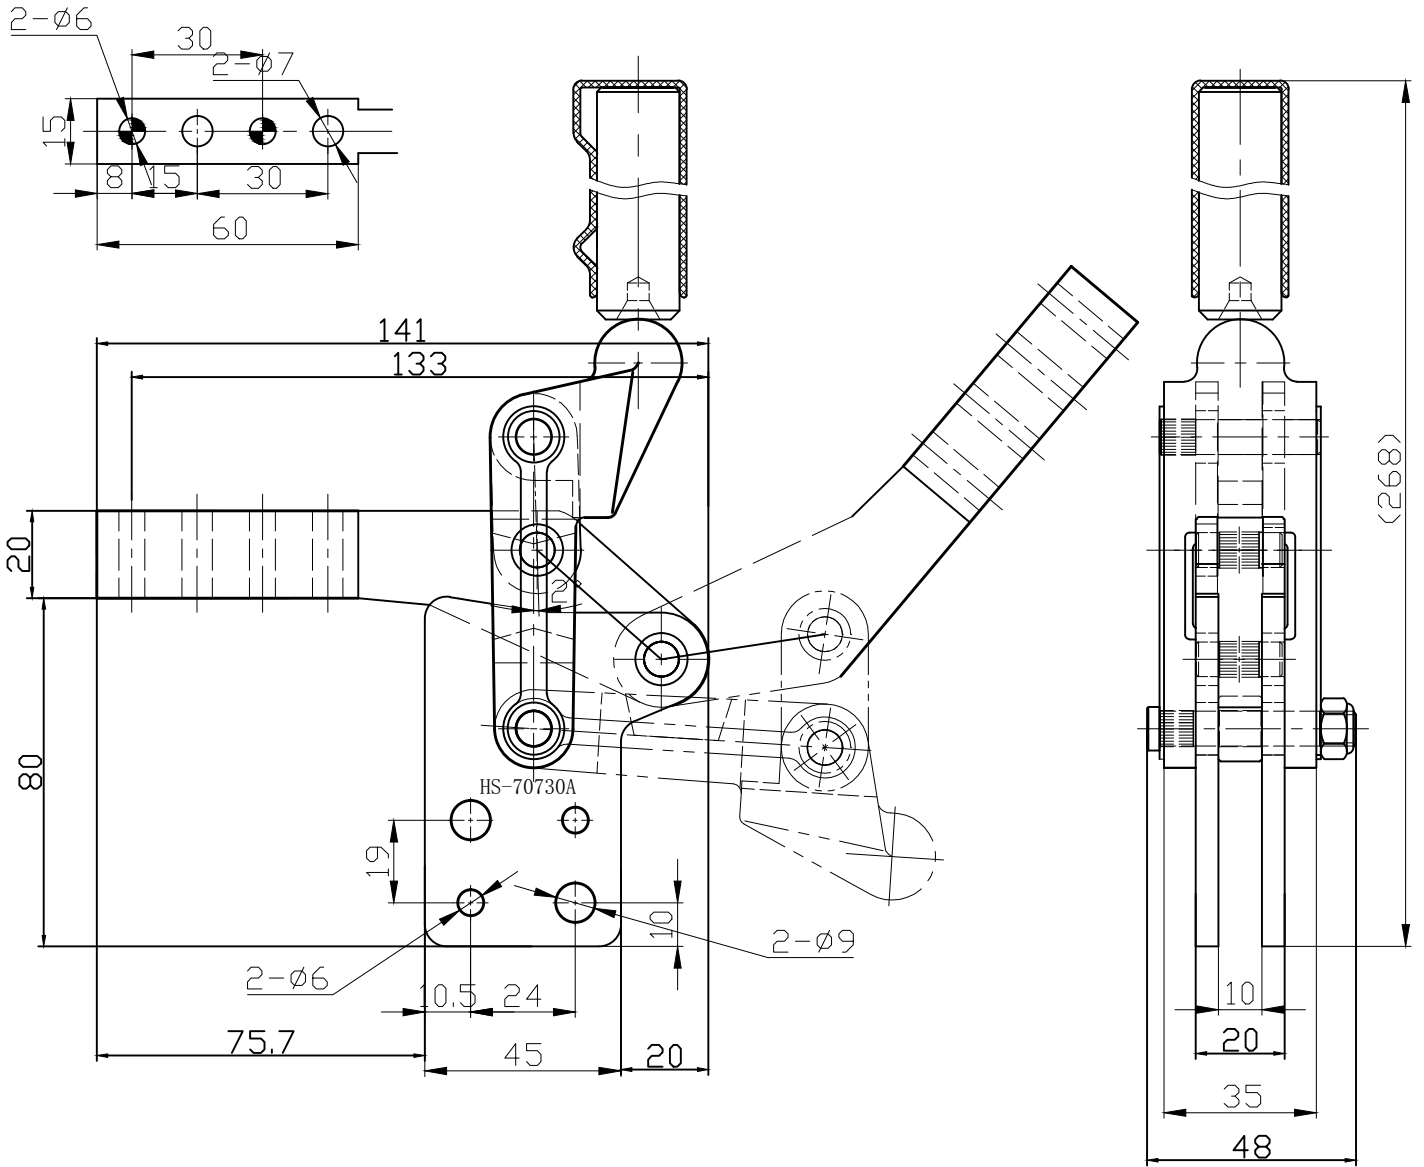

HS-70730A

HANDLE OPENS 128°
BAR OPENS 200°