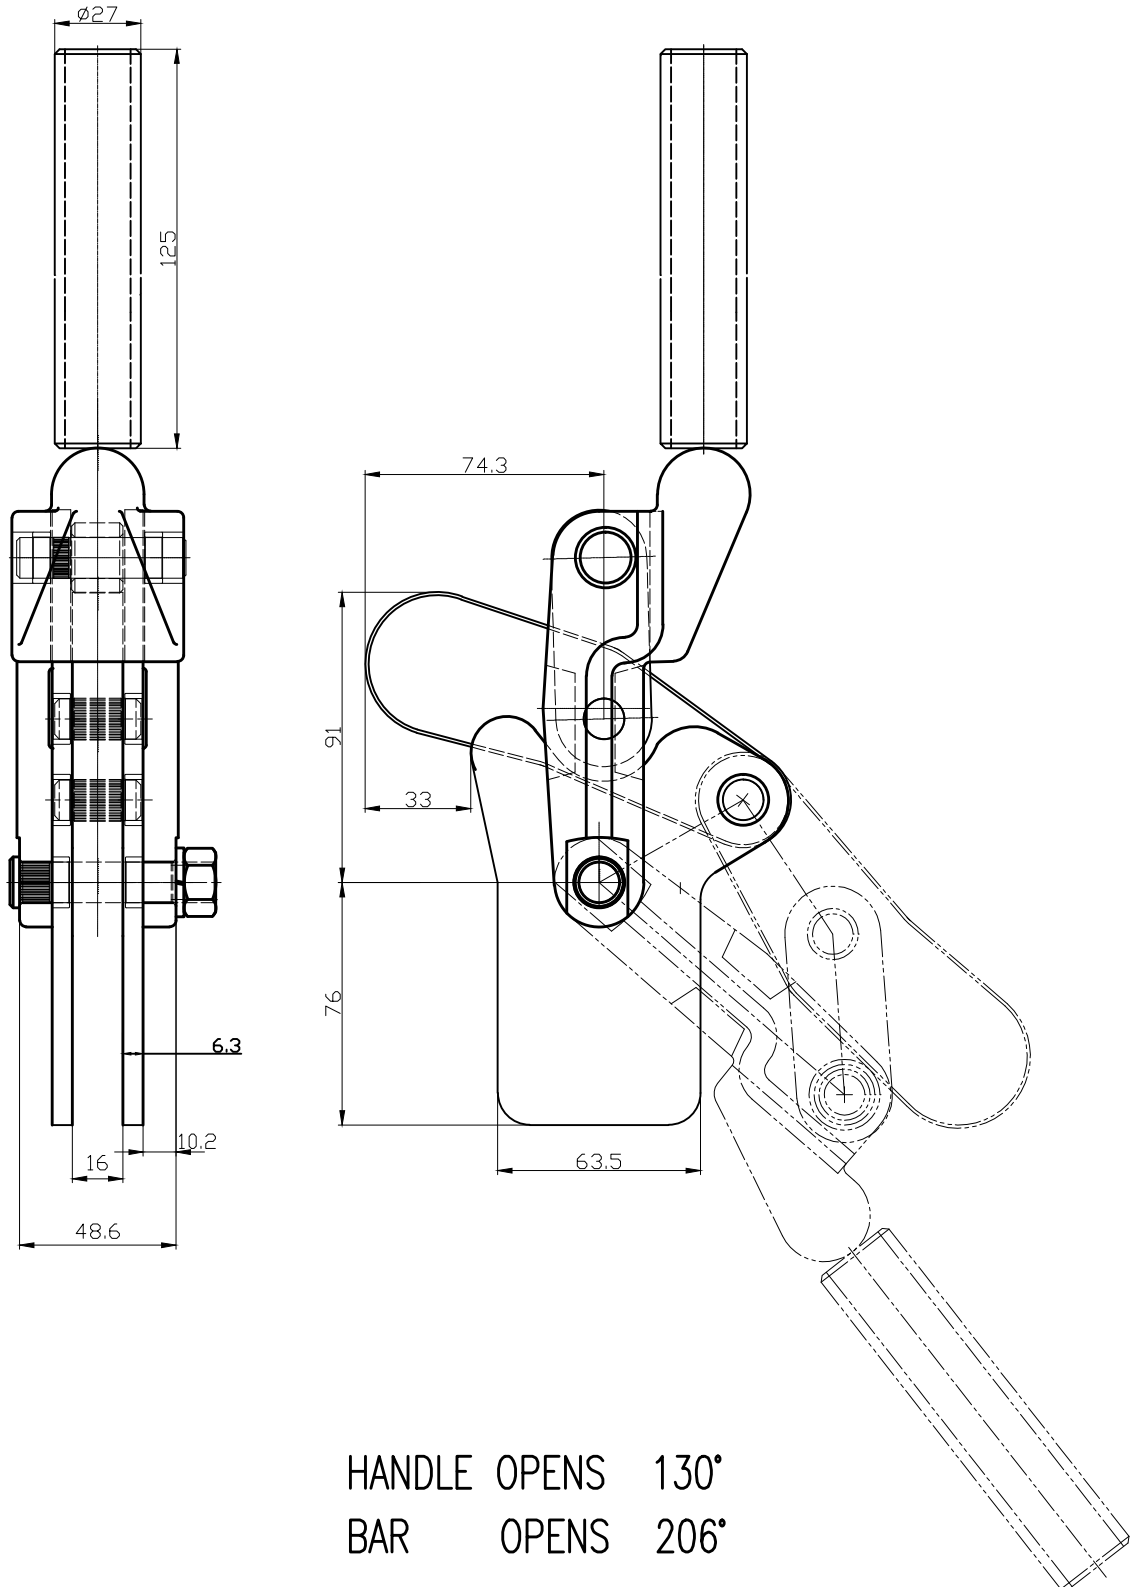

好手机电科技有限公司

HS-70615

HANDLE OPENS 130°  
BAR OPENS 206°