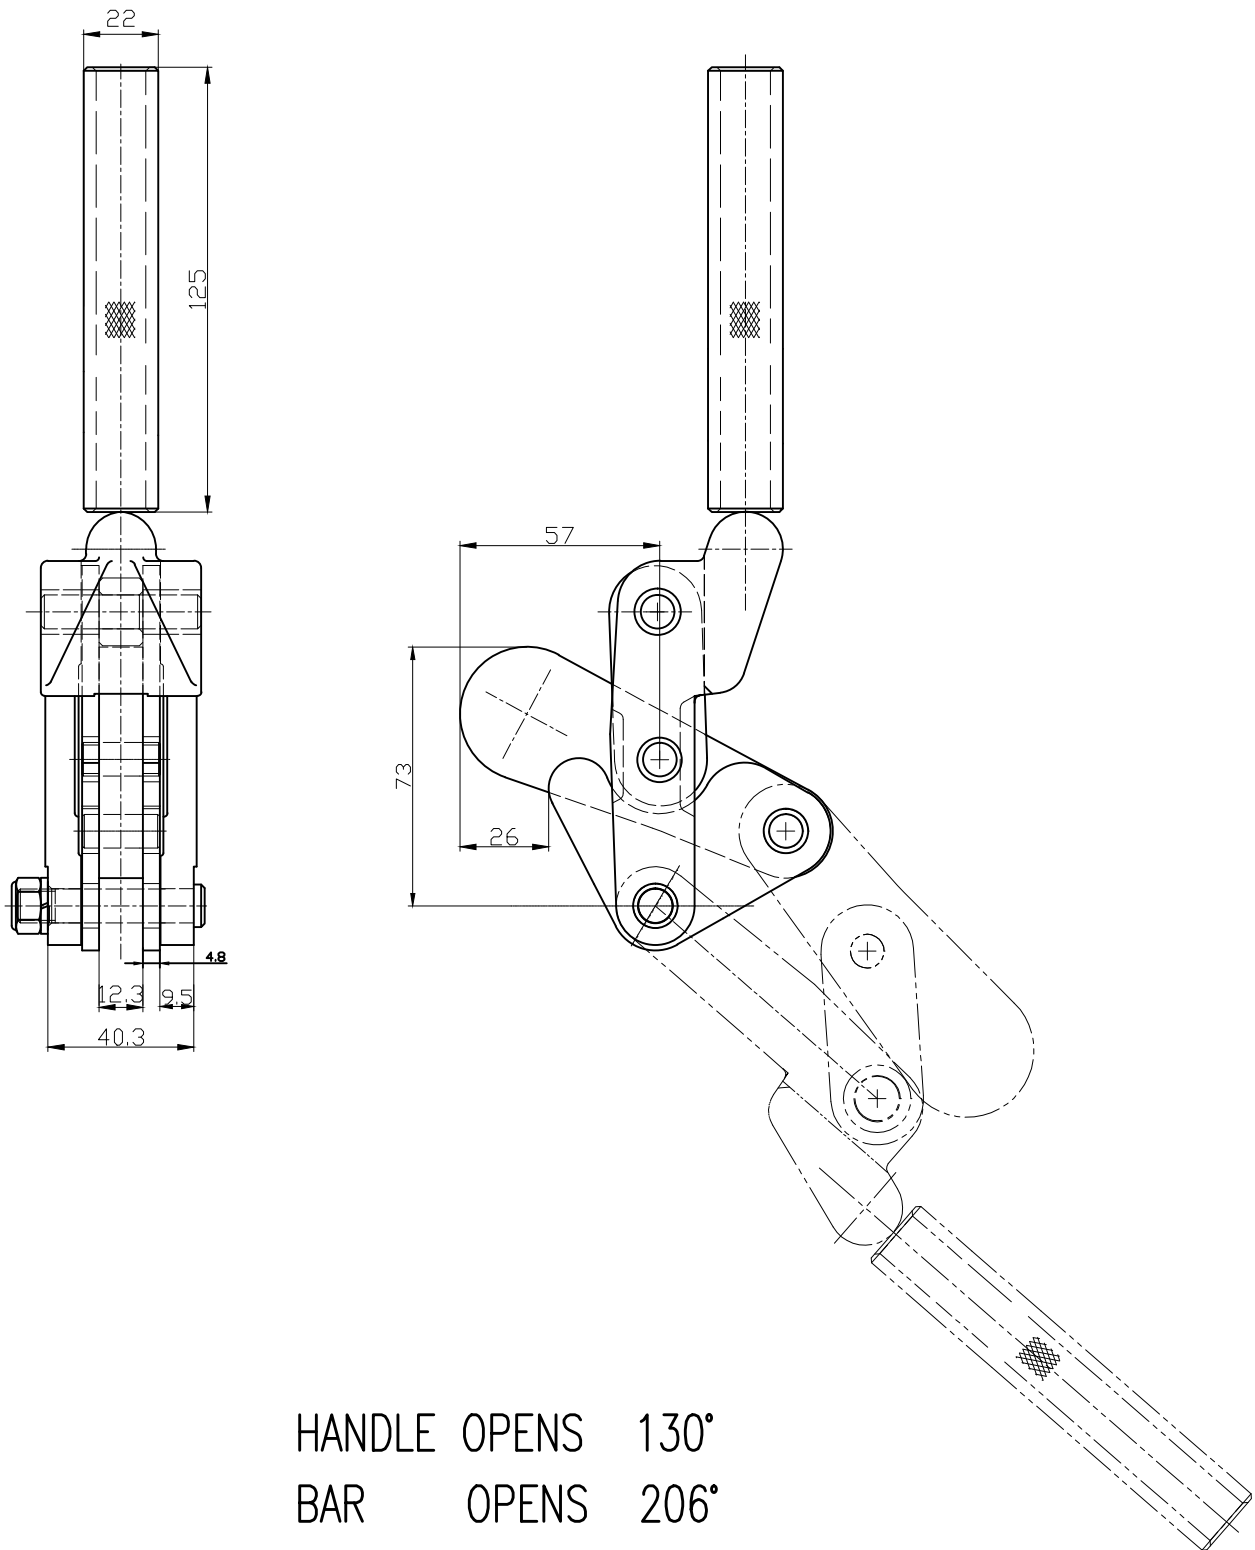

HS-70505

HANDLE OPENS 130°
BAR OPENS 206°