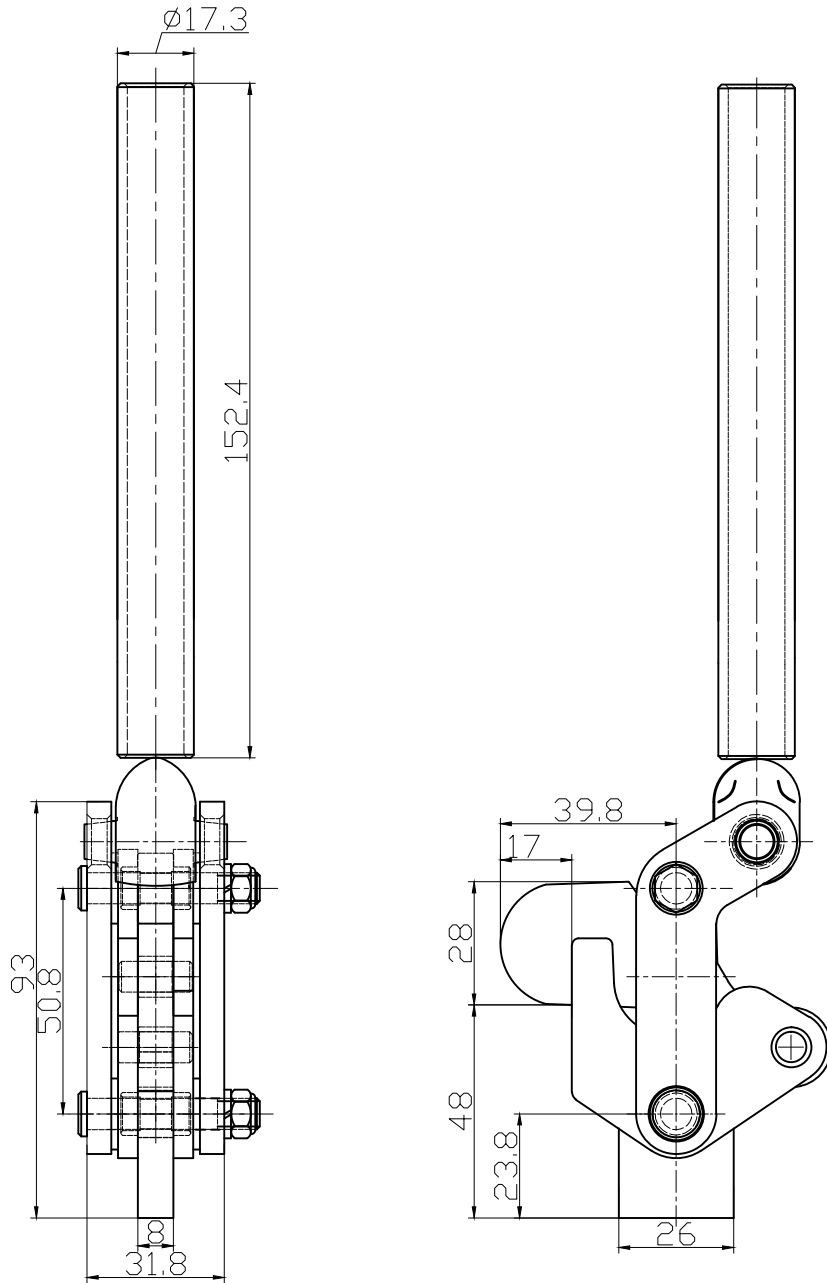

好手机电科技有限公司

HS-702-C

HANDLE OPENS 123°
BAR OPENS 194°