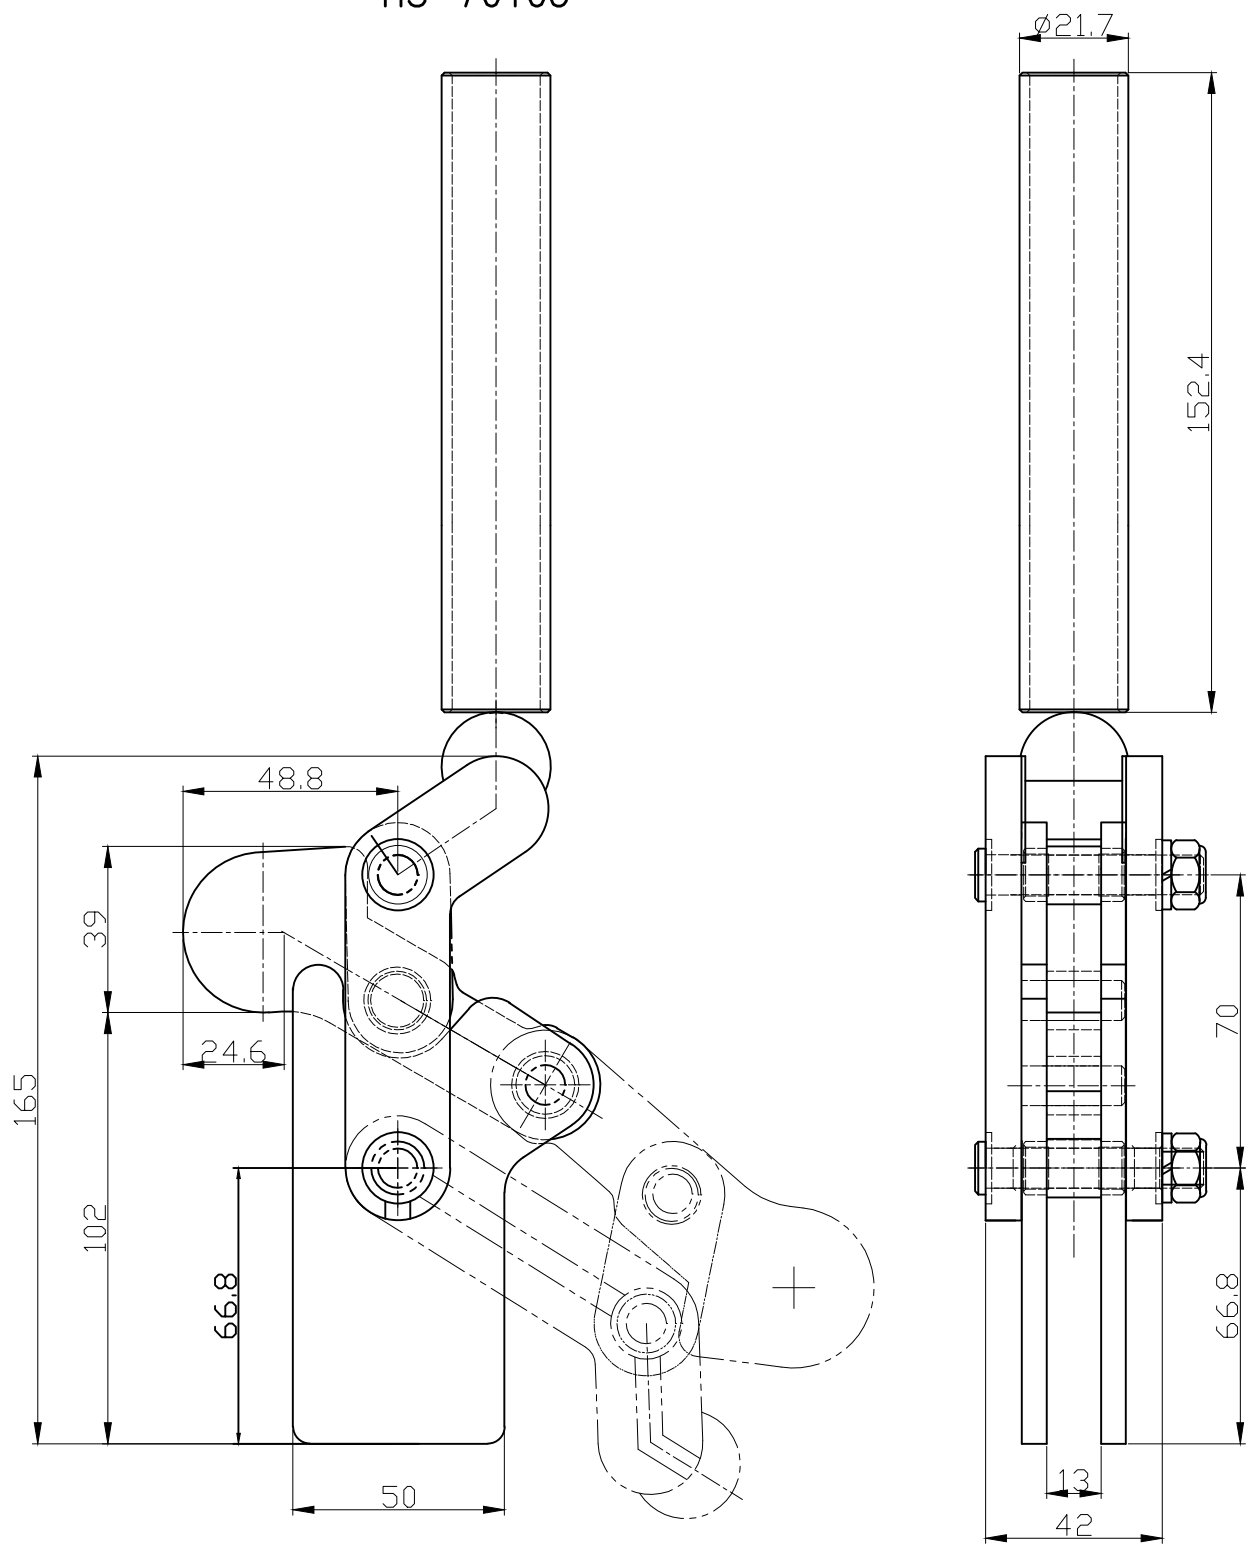

HS-70103

HANDLE OPENS 122°
BAR OPENS 191°