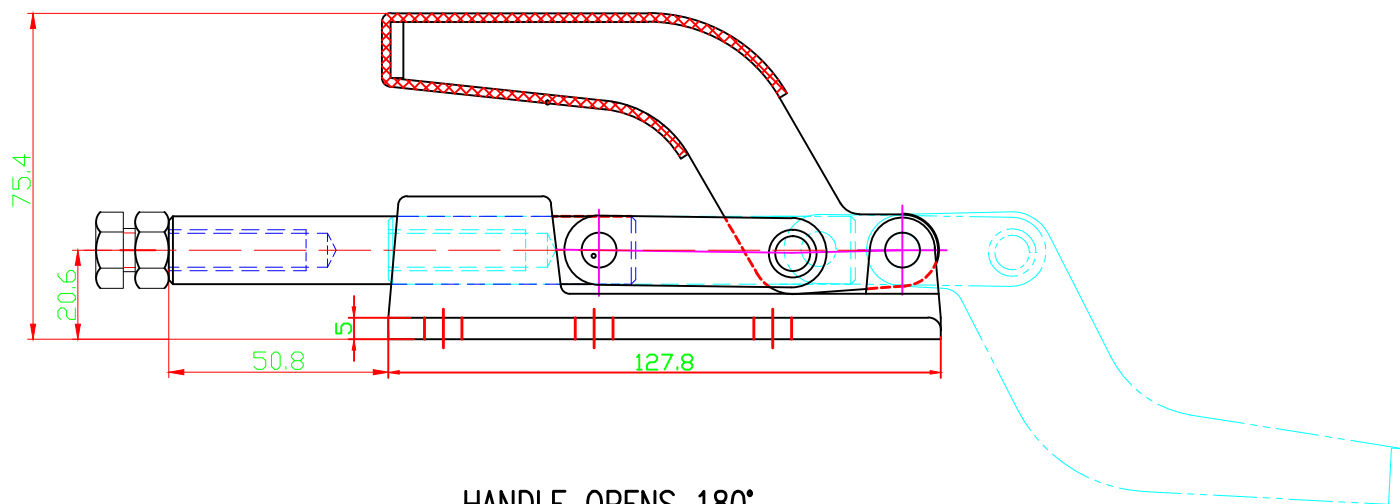

HS-36330M

HANDLE OPENS 180°  
PLUNGER STROKE 50.8mm  
SPINDLES SUPPLIED:HS-SA-105015