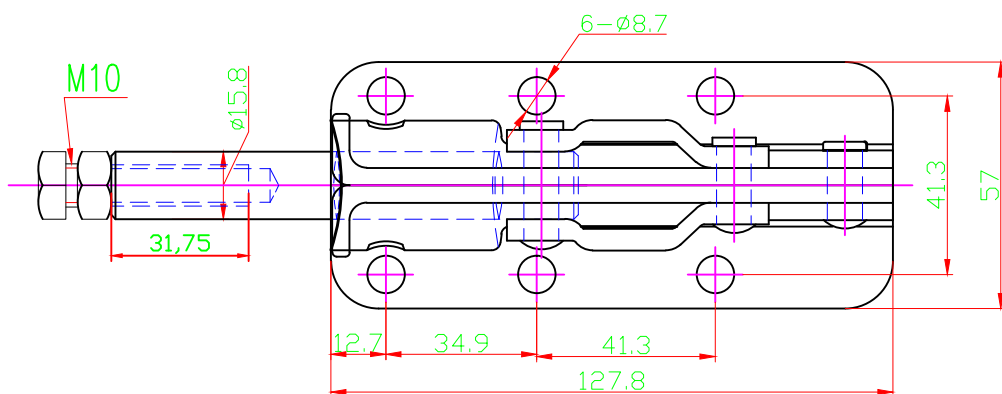

HS-36330M

HANDLE OPENS 180°  
PLUNGER STROKE 50.8mm  
SPINDLES SUPPLIED:HS-SA-105015