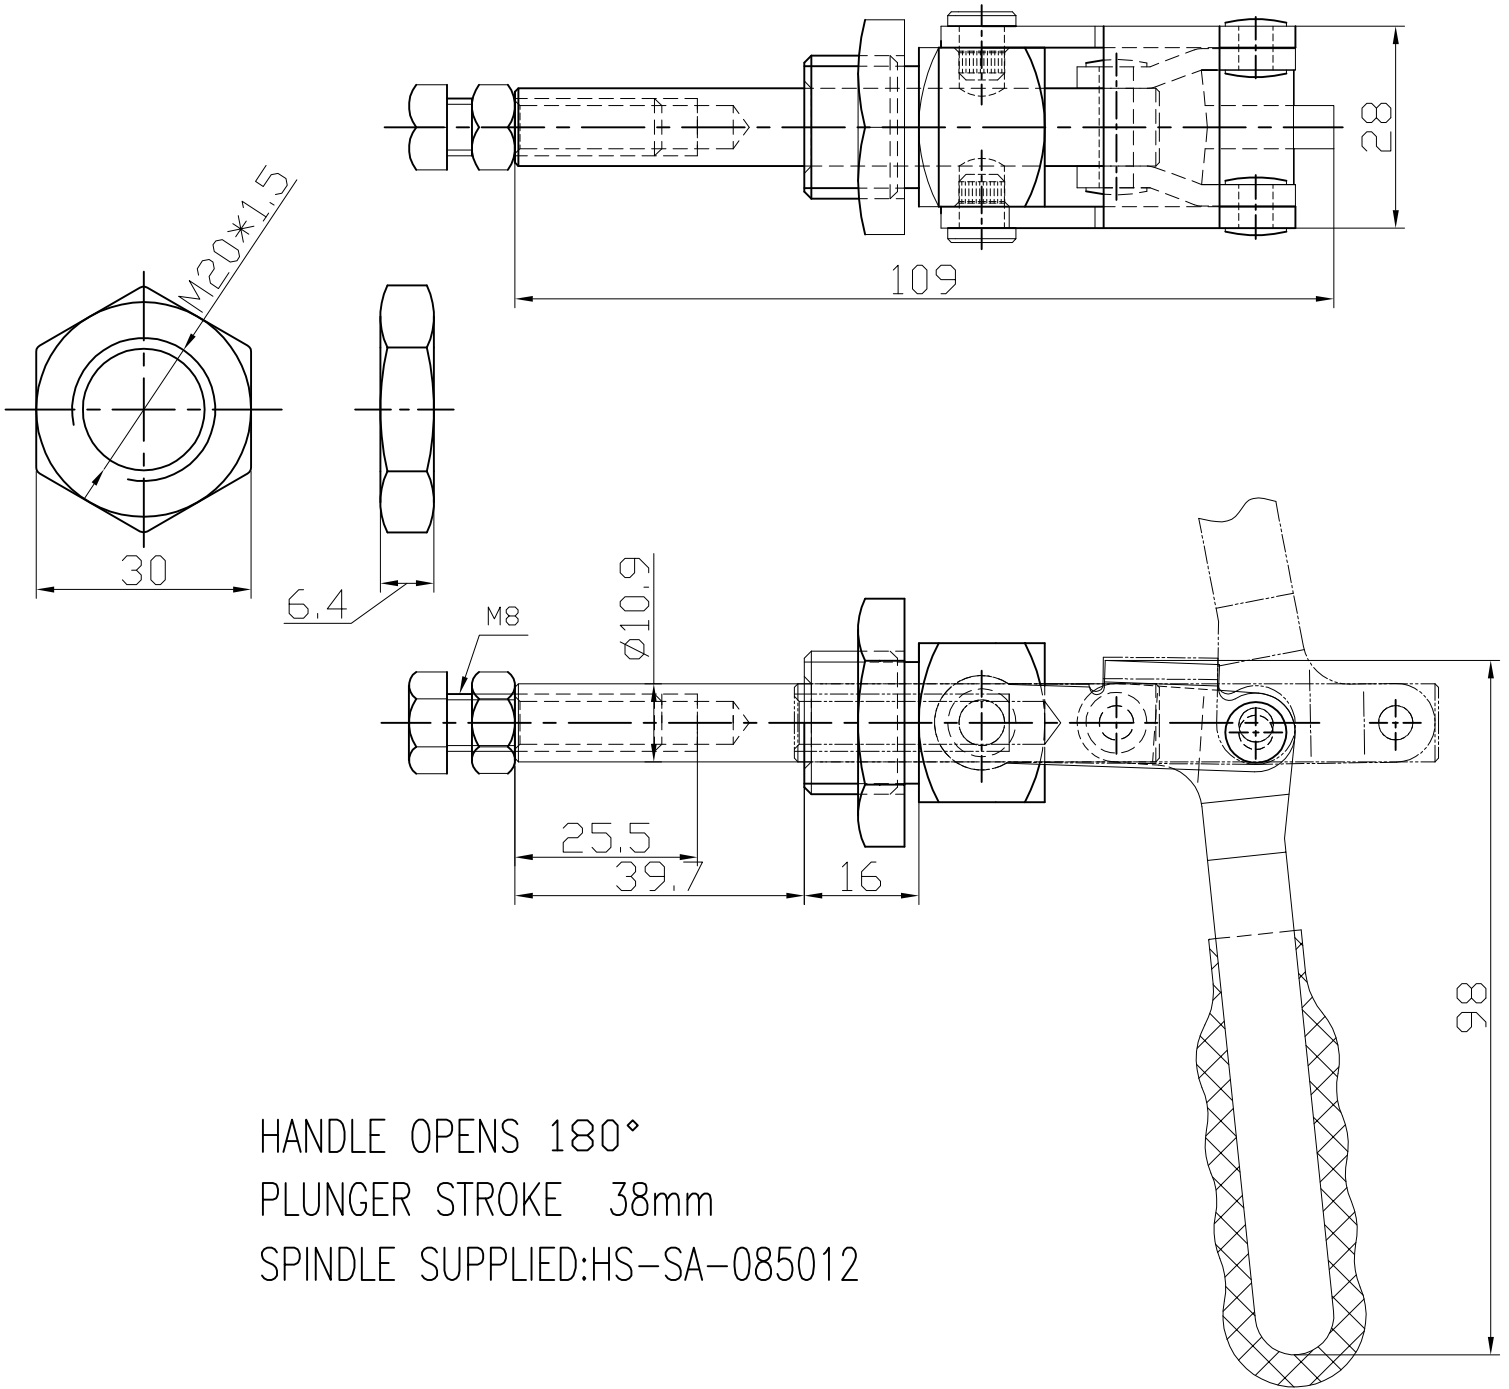

好手机电科技有限公司

HS-36204M

HANDLE OPENS 180°
PLUNGER STROKE 38mm
SPINDLE SUPPLIED:HS-SA-085012