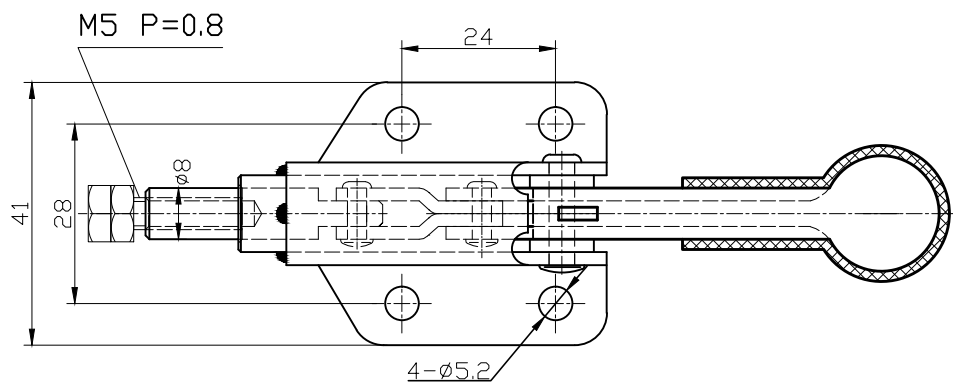

HS-36070

HANDLE OPENS 66°

PLUNGER STROKE 10mm

SPINDLE SUPPLIED:HS-SA-051508