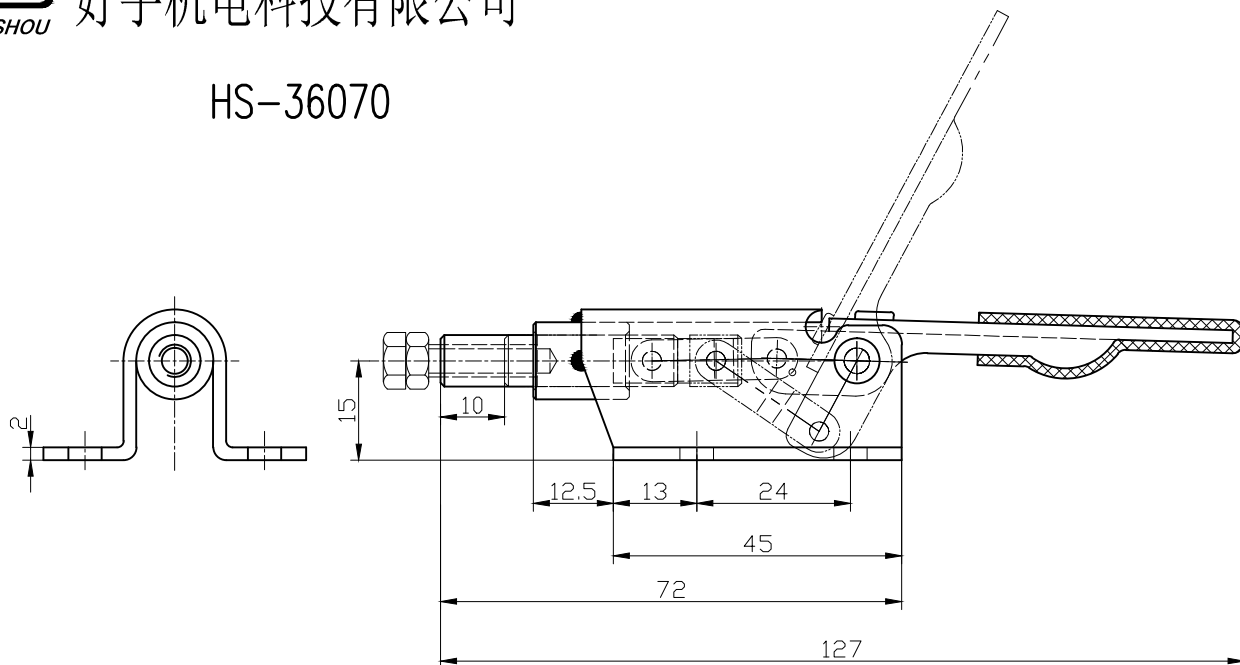

HS-36070

HANDLE OPENS 66°

PLUNGER STROKE 10mm

SPINDLE SUPPLIED:HS-SA-051508