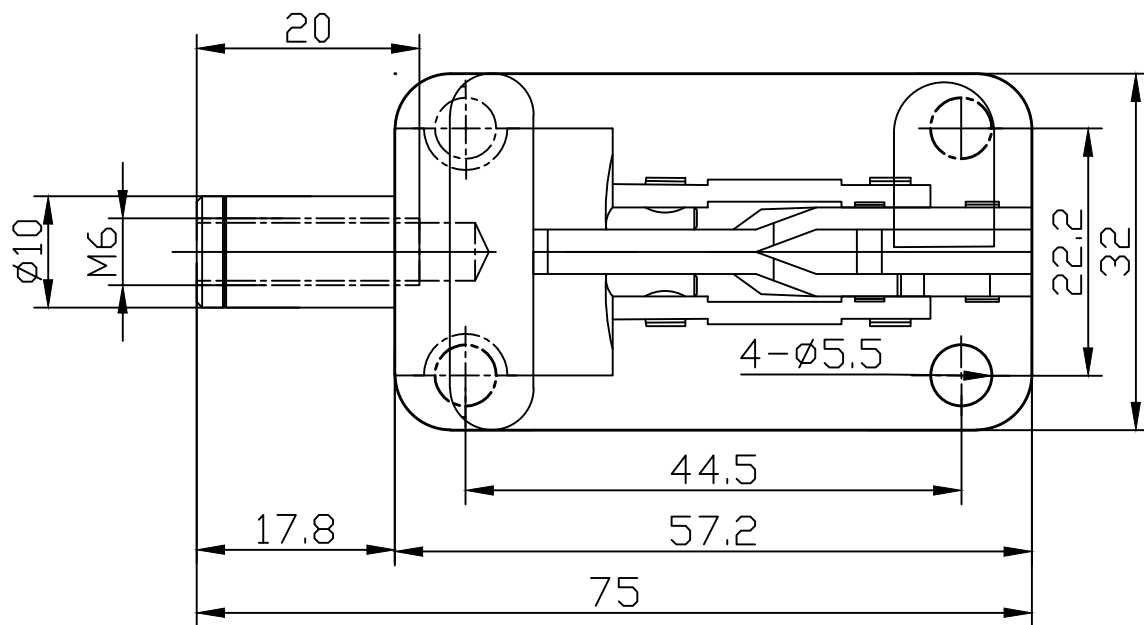

好手机电科技有限公司

HS-36015-T

HANDLE \square OPENS 180°
PLUNGER STROKE 17.8mm
SPINDLE SUPPLIED: HS-FC-064410