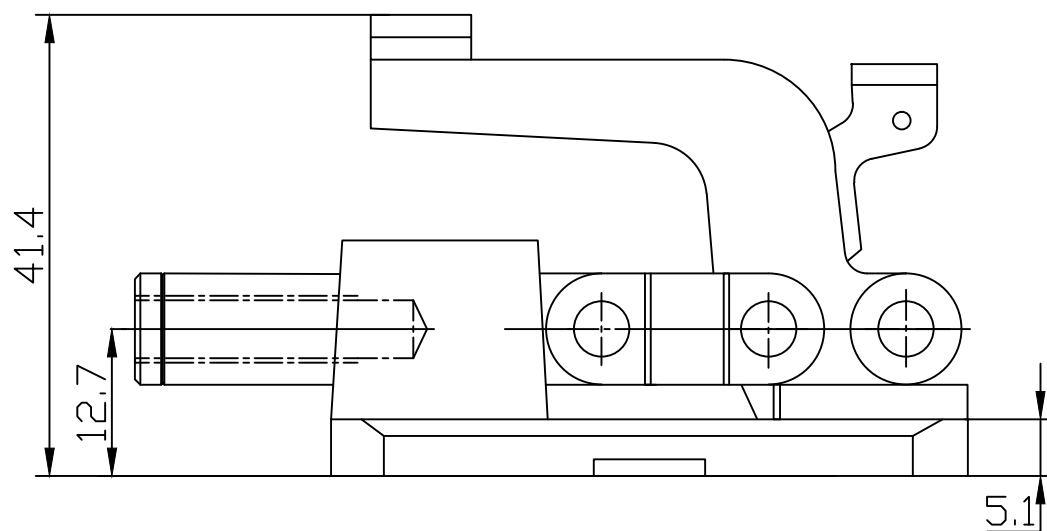

好手机电科技有限公司

HS-36015-T

HANDLE \square OPENS 180°
PLUNGER STROKE 17.8mm
SPINDLE SUPPLIED: HS-FC-064410