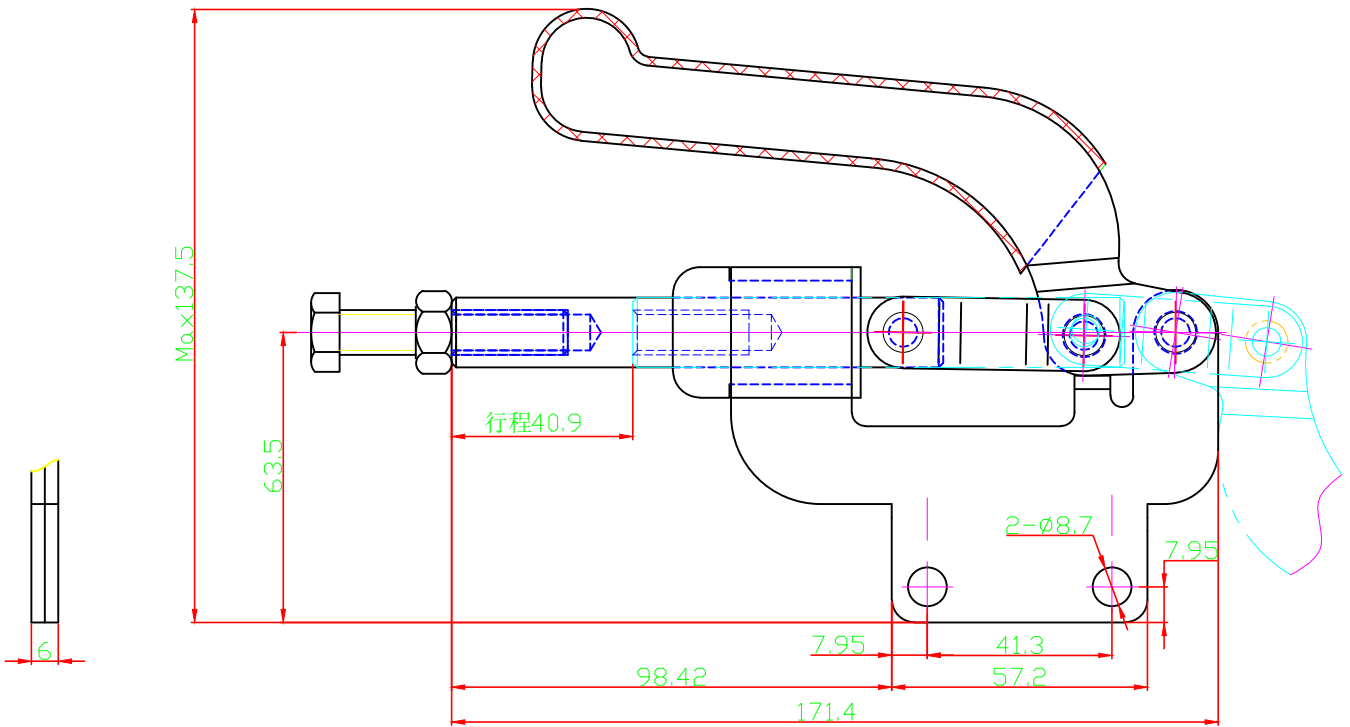

好手机电科技有限公司

HS-36012M

HANDLE OPENS 180°

PLUNGER STROKE 41.3mm

SPINDLES SUPPLIED:HS-SA-105015