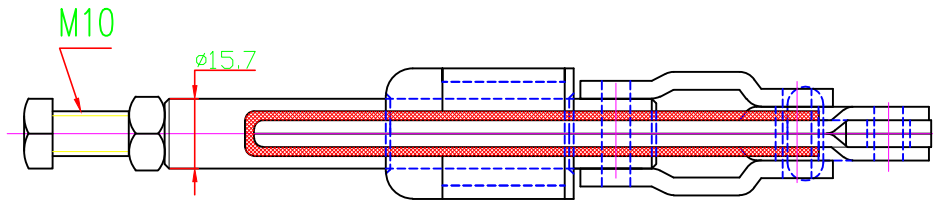

好手机电科技有限公司

HS-36012M

HANDLE OPENS 180°

PLUNGER STROKE 41.3mm

SPINDLES SUPPLIED:HS-SA-105015