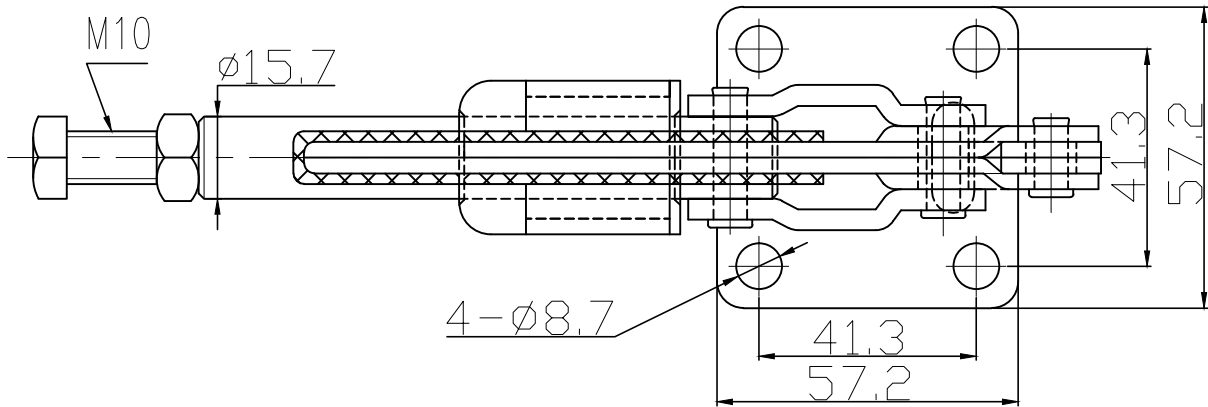

HS-36010M

HANDLE OPENS 180°
PLUNGER STROKE 41.3mm
SPINDLES SUPPLIED:HS-SA-105015