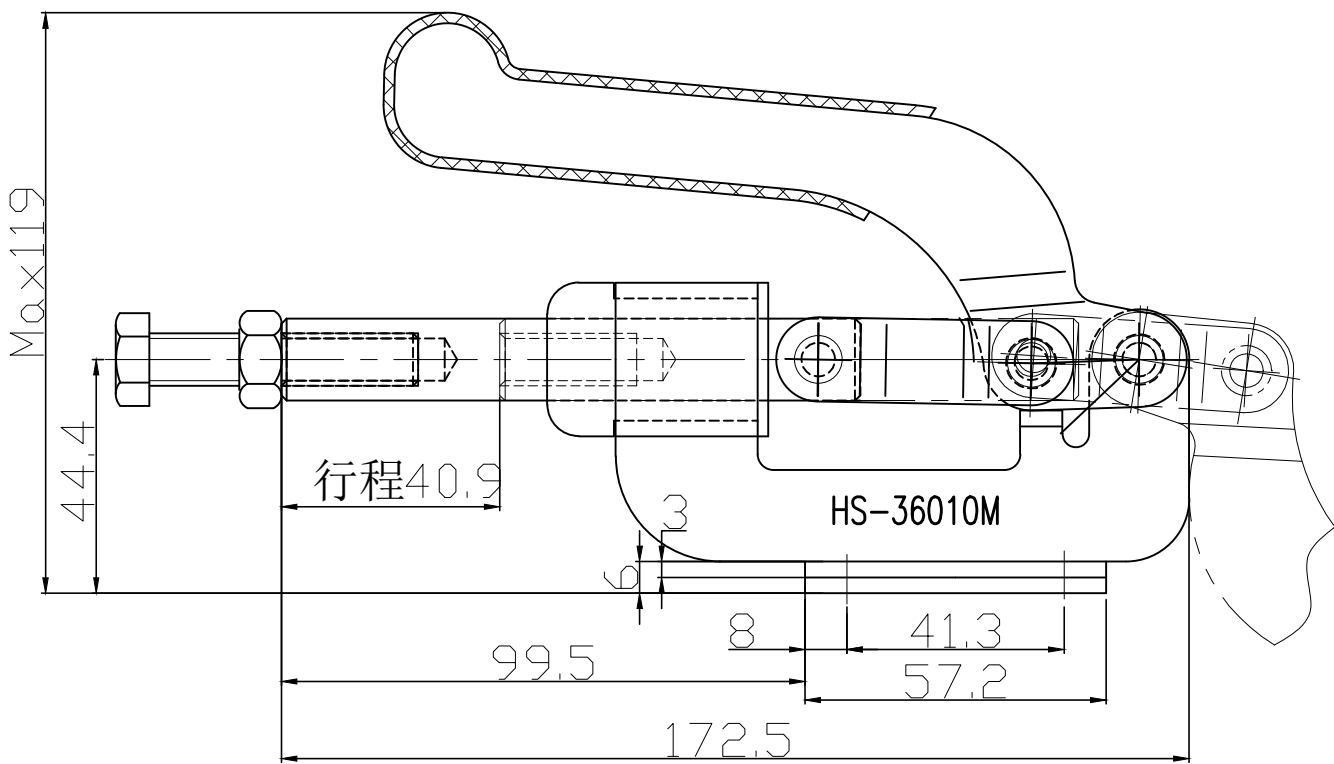

HS-36010M

HANDLE OPENS 180°
PLUNGER STROKE 41.3mm
SPINDLES SUPPLIED:HS-SA-105015