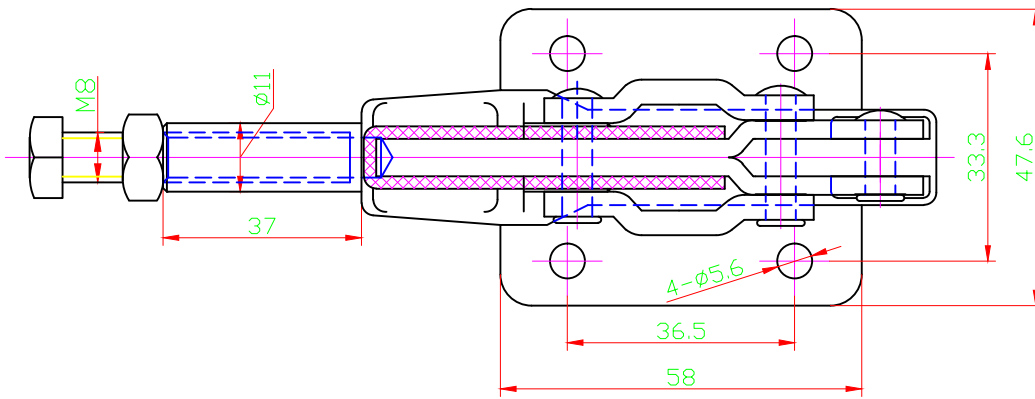

HS-36003M

HANDLE OPENS 180°

PLUNGER STROKE 31.8mm

SPINDLE SUPPLIED:HS-SA-085012