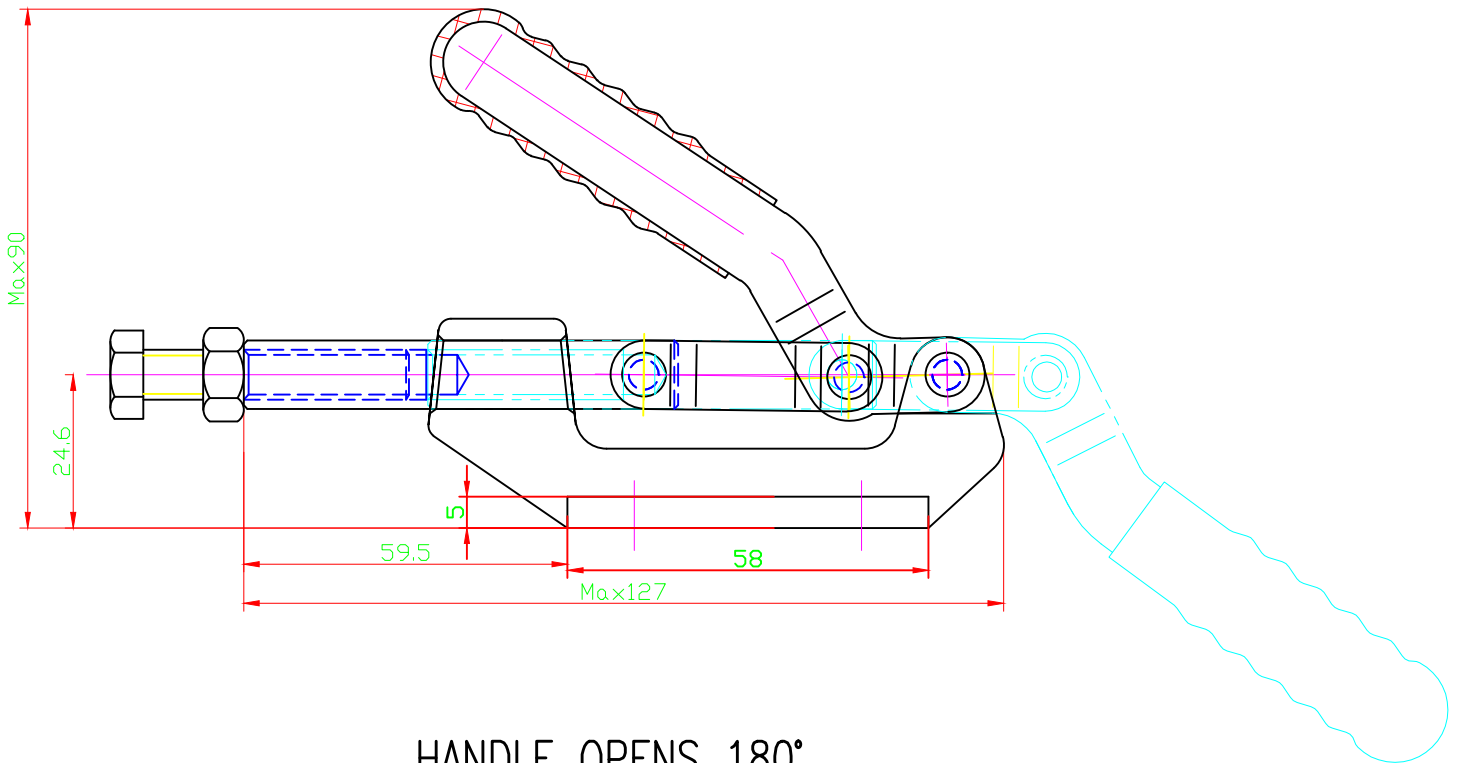

HS-36003M

HANDLE OPENS 180°

PLUNGER STROKE 31.8mm

SPINDLE SUPPLIED:HS-SA-085012