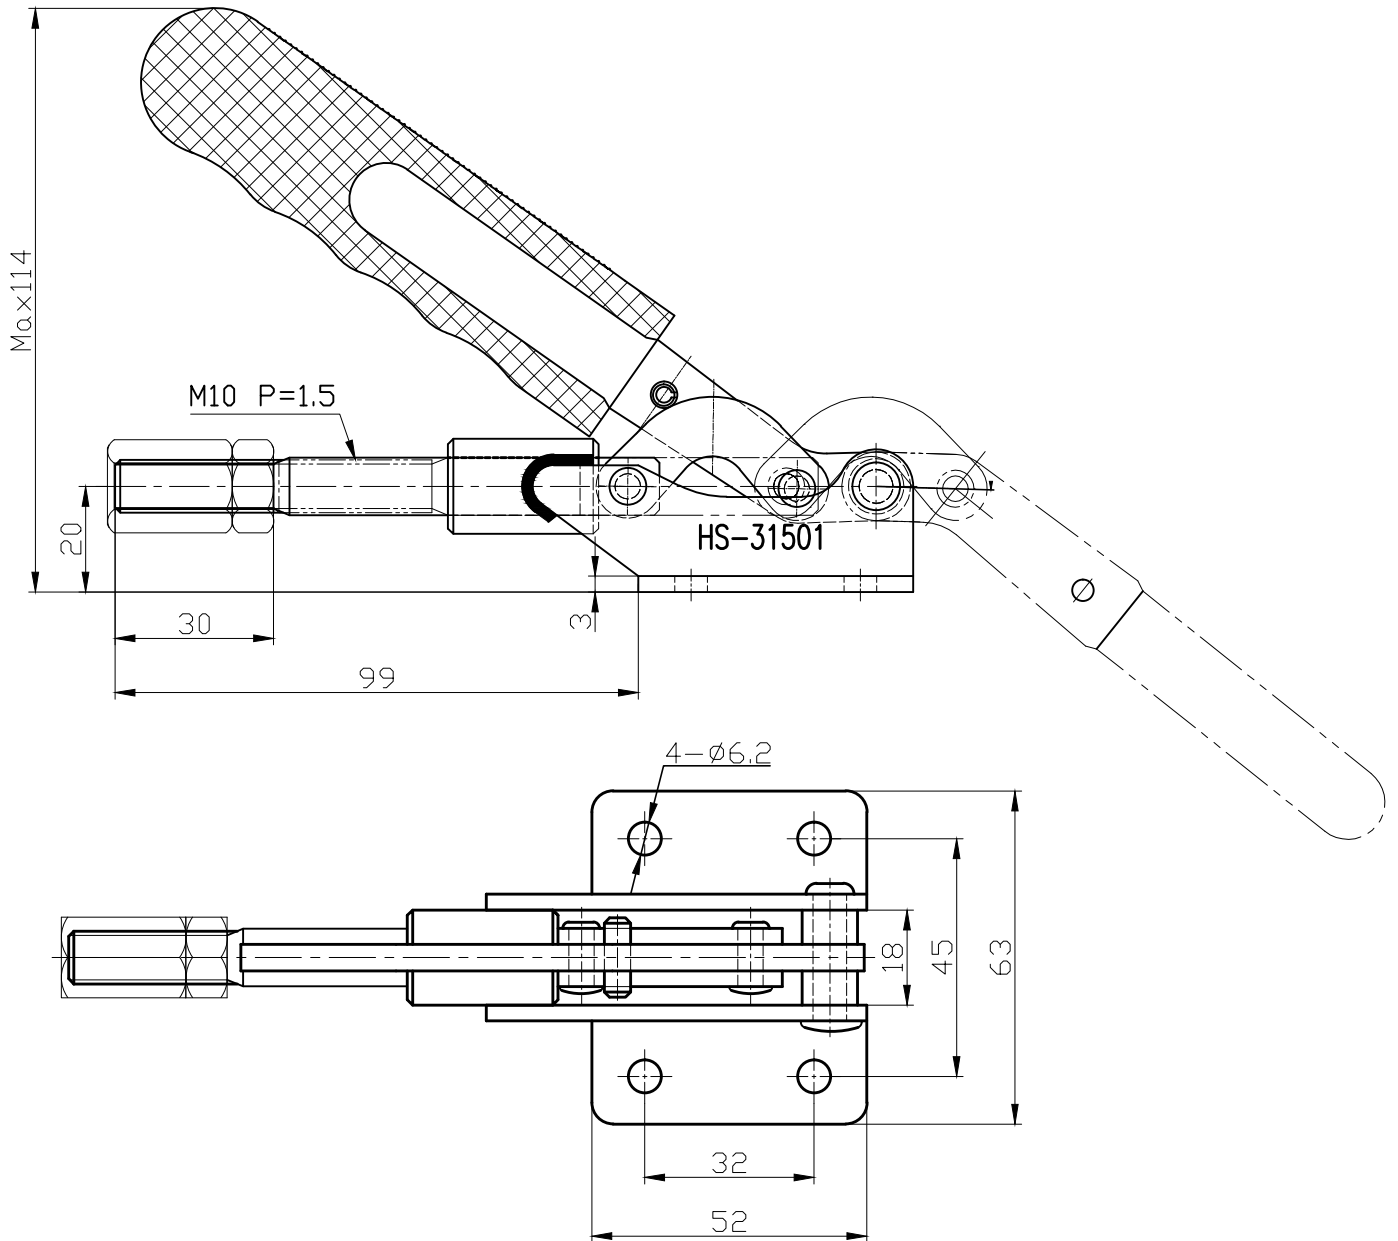

HS-31501

HANDLE OPENS 190°
PLUNGER STROKE 30mm