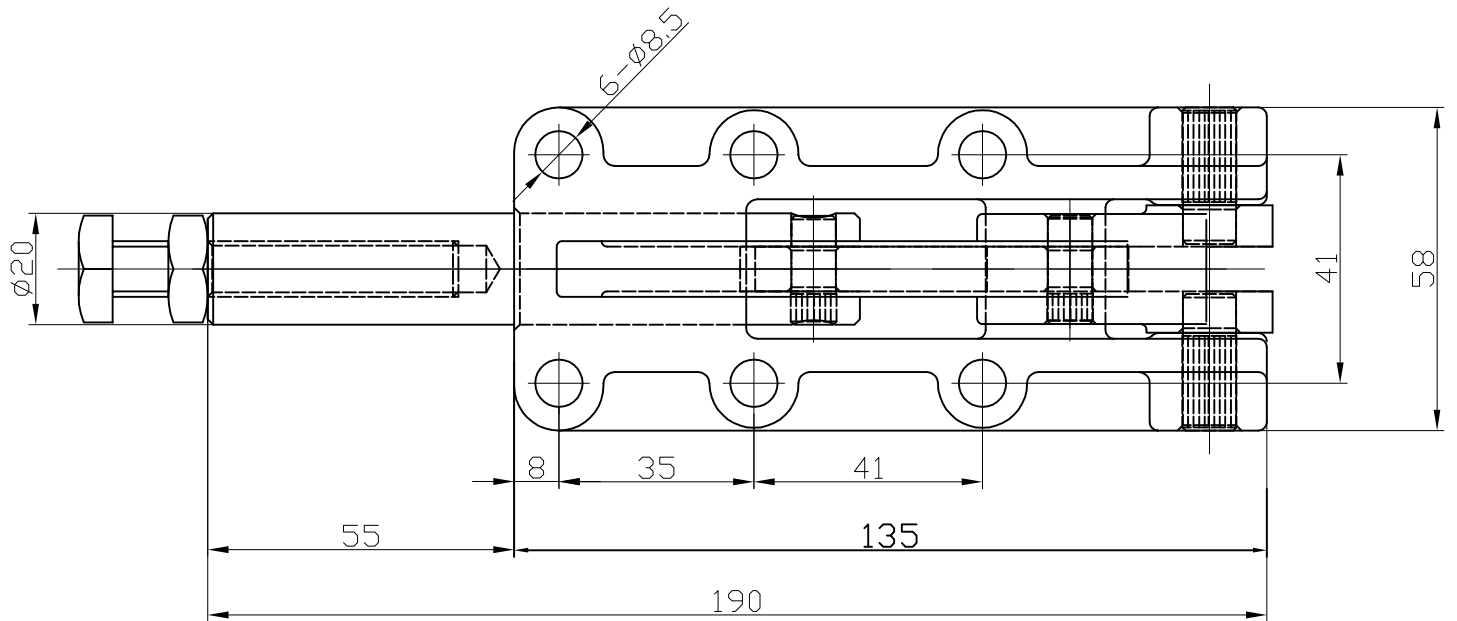

好手机电科技有限公司

HS-31200

HANDLE OPENS 185°

PLUNGER STROKE 50mm

SPINDLE SUPPLIED:HS-SA-107515