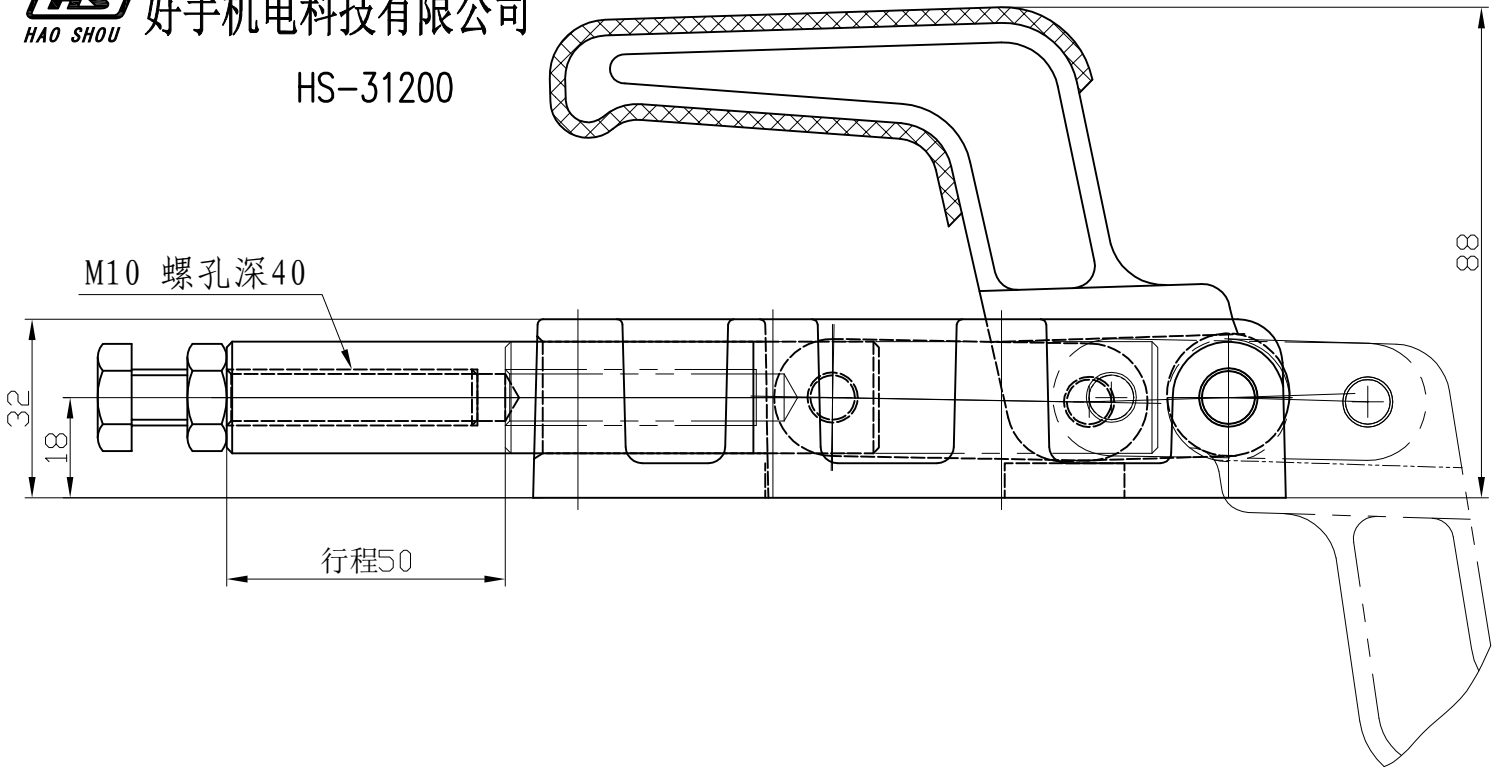

好手机电科技有限公司

HS-31200

HANDLE OPENS 185°

PLUNGER STROKE 50mm

SPINDLE SUPPLIED:HS-SA-107515