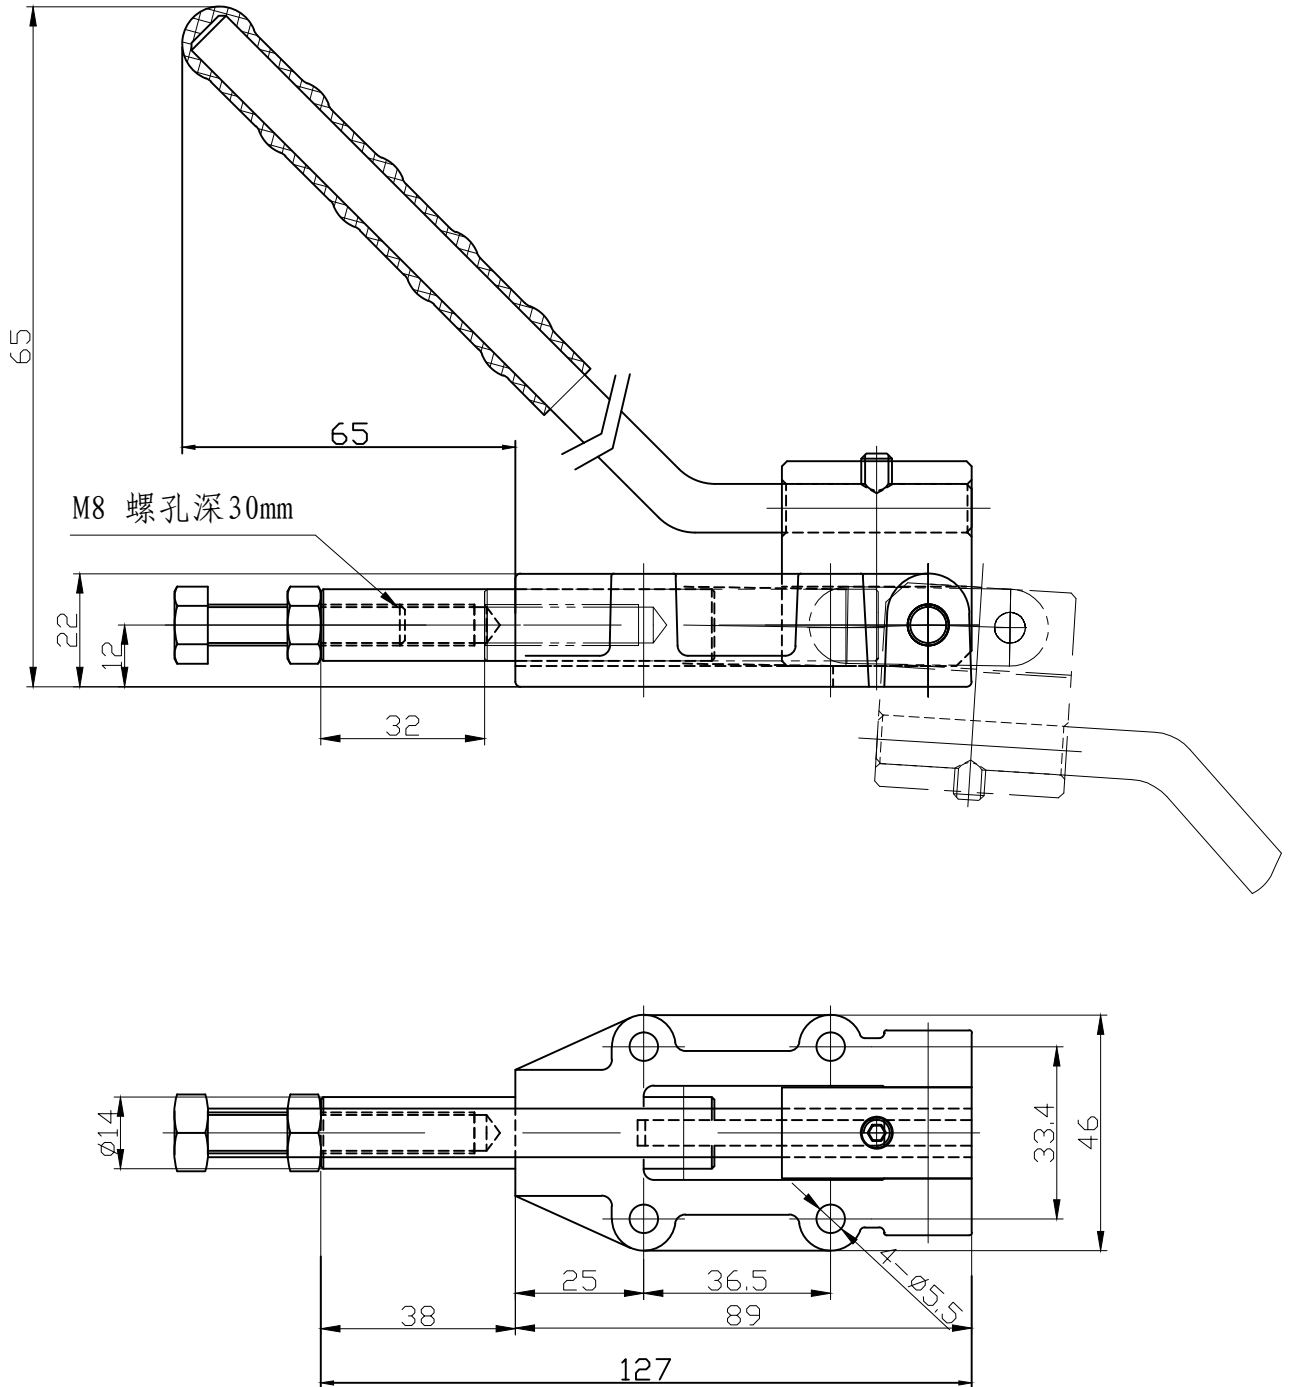

好手机电科技有限公司

HS-30600HL

HANDLE OPENS 185°

PLUNGER STROKE 32mm

SPINDLE SUPPLIED:HS-SA-086512