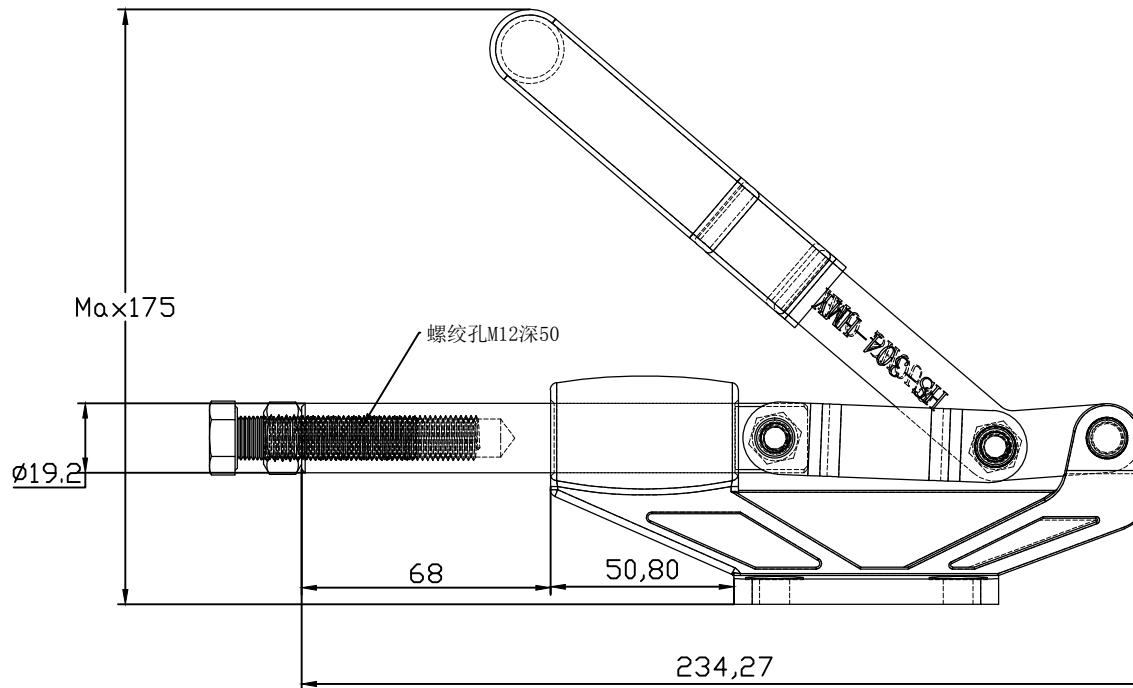

HS-304-HMY

SLINGER STROKE:60mm  
SPINDLE SUPPLIED:HS-SA-125017