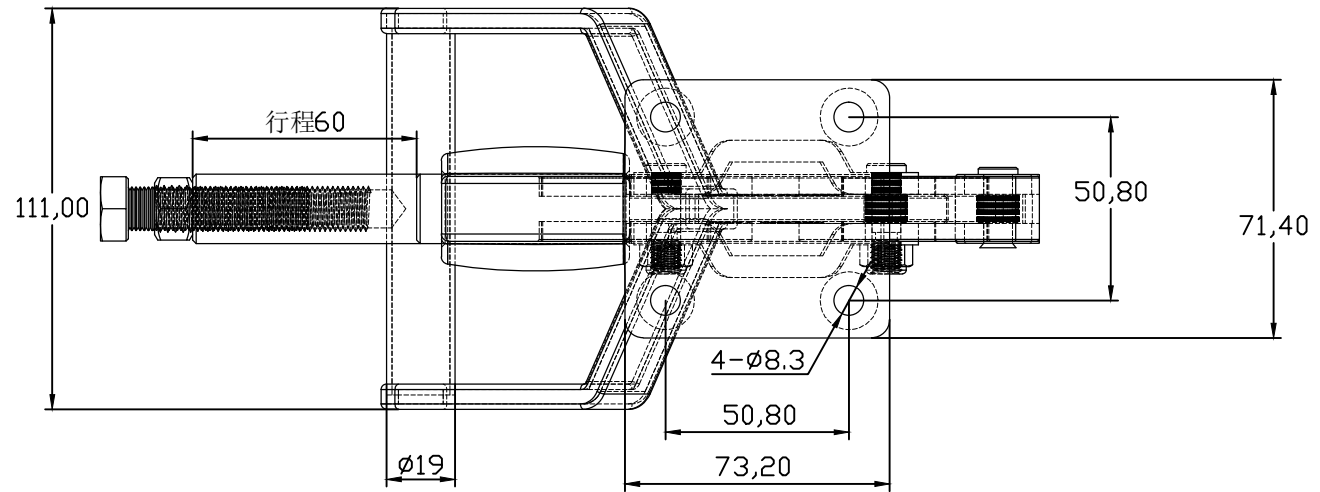

HS-304-HMY

SLINGER STROKE:60mm  
SPINDLE SUPPLIED:HS-SA-125017