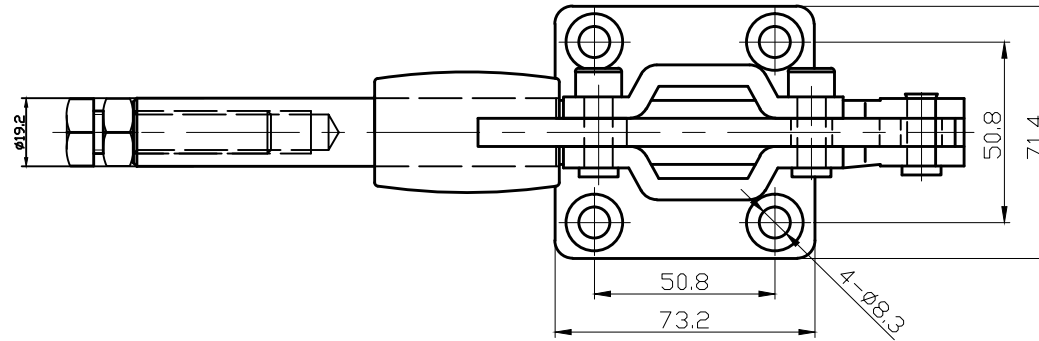

HS-304-HM

HANDLE OPENS 180°
PLUNGER STROKE 60mm
SPINDLE SUPPLIED:HS-SA-125017