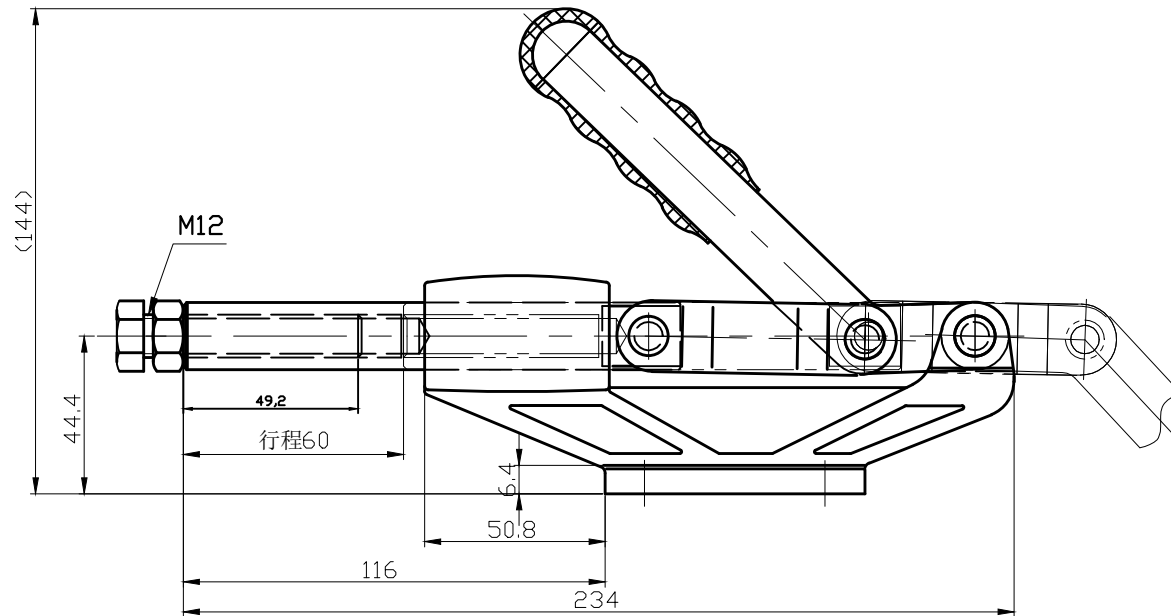

HS-304-HM

HANDLE OPENS 180°
PLUNGER STROKE 60mm
SPINDLE SUPPLIED:HS-SA-125017