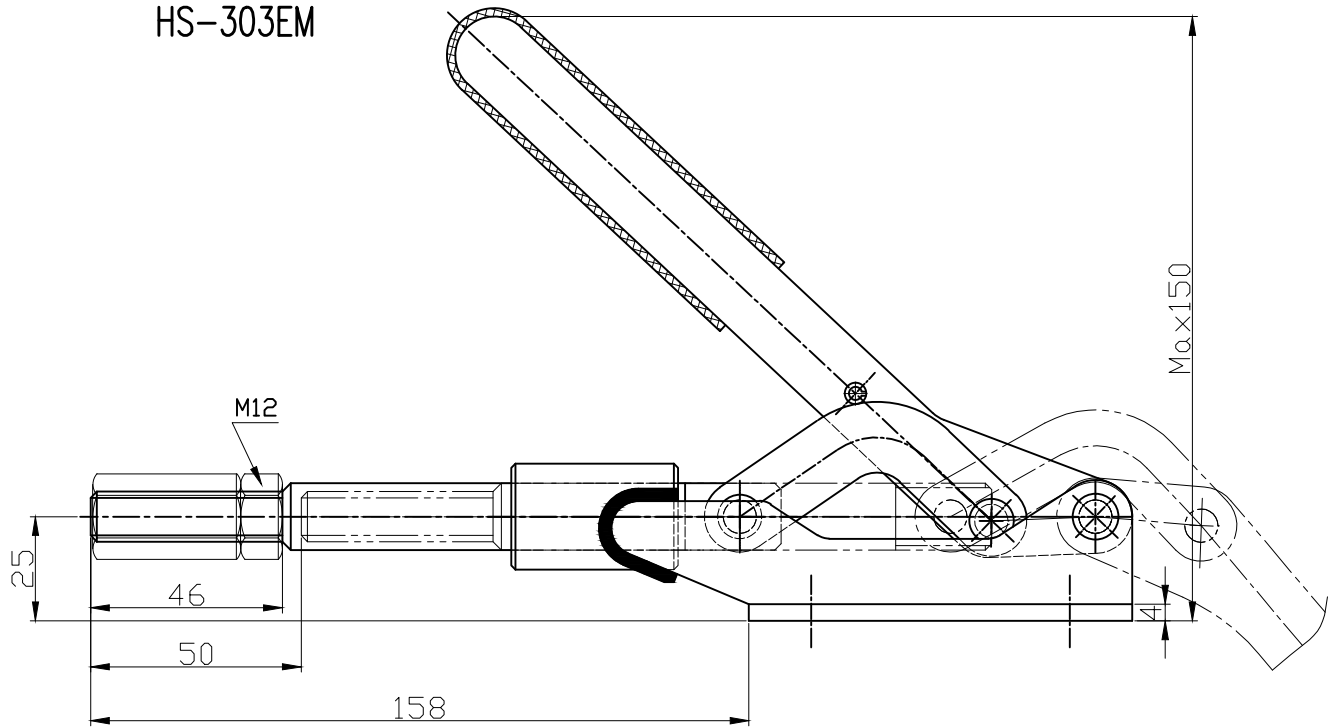

HS-303EM

HANDLE OPENS 190°
PLUNGER STROKE 50mm