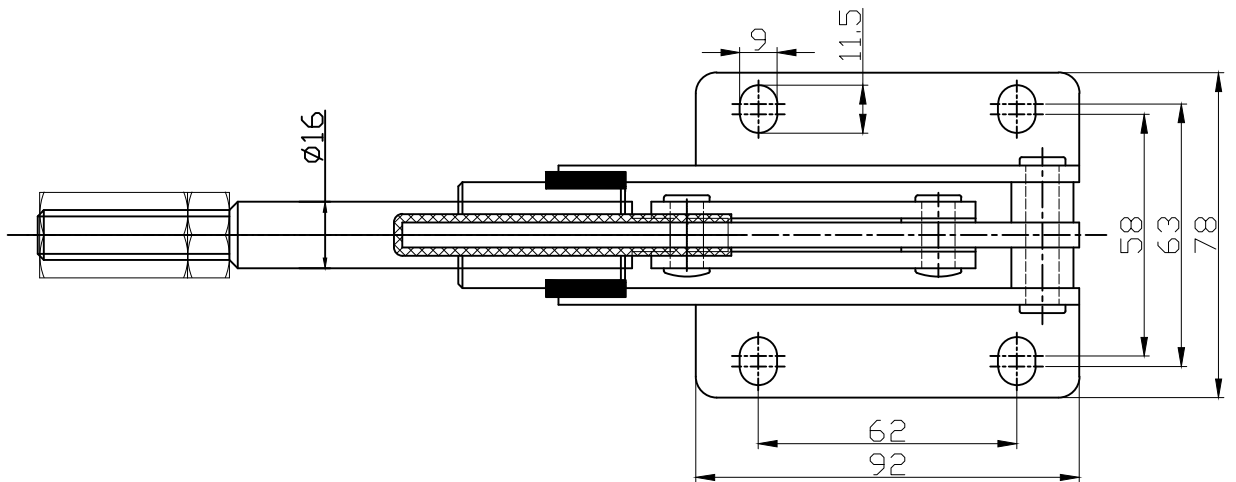

HS-303EM

HANDLE OPENS 190°
PLUNGER STROKE 50mm