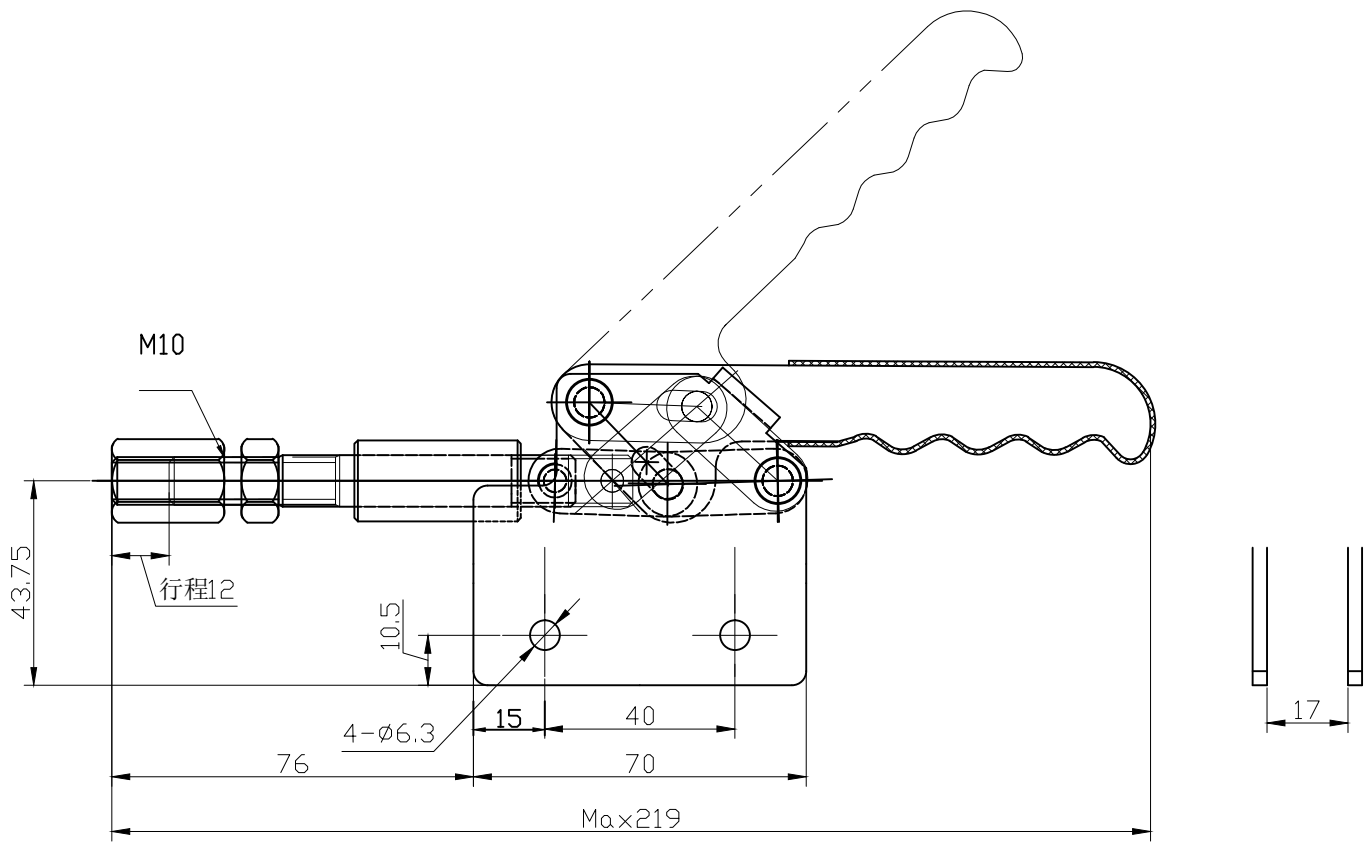

HS-30282M

HANDLE OPENS 45°
PLUNGER STROKE 12mm