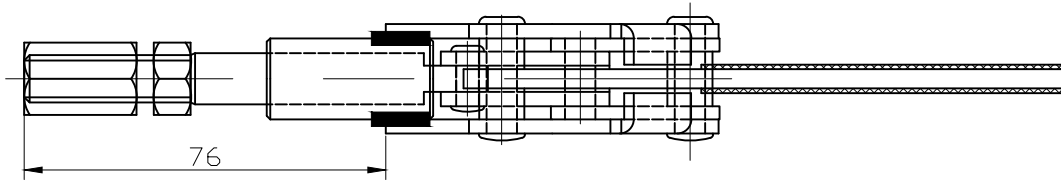

HS-30282M

HANDLE OPENS 45°
PLUNGER STROKE 12mm