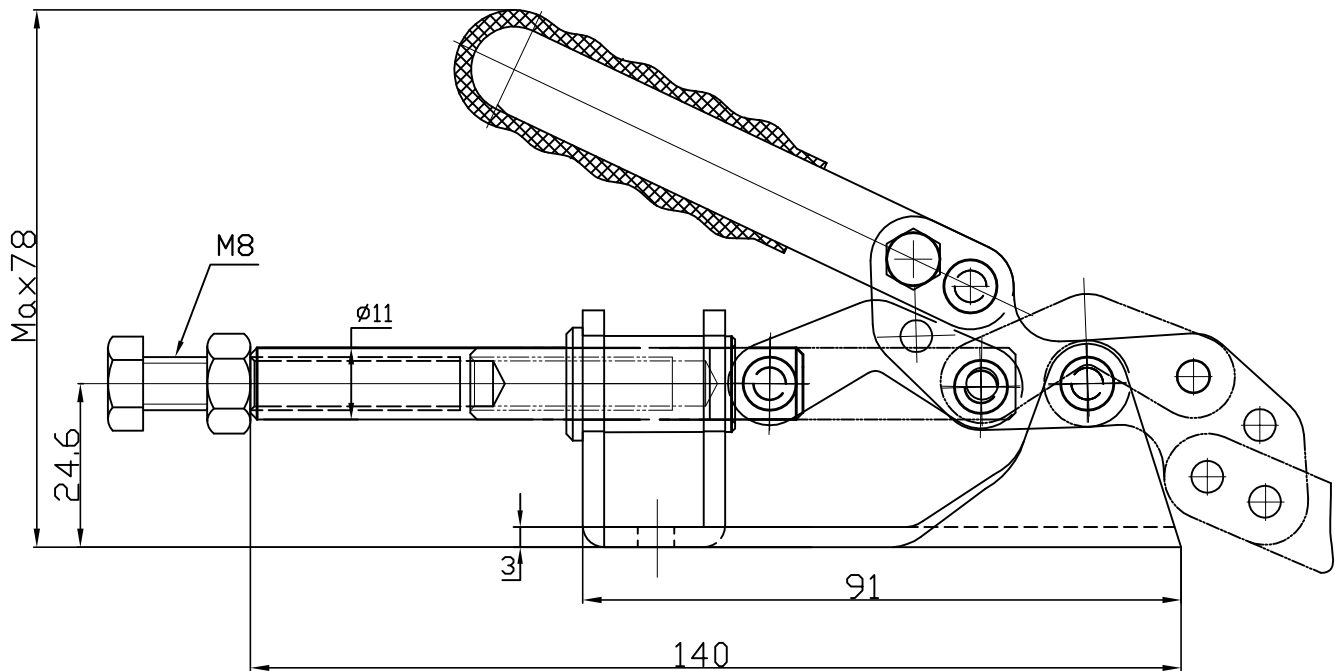

HS-302-FM

HANDLE OPENS 180°

PLUNGER STROKE 32mm

SPINDLE SUPPLIED:HS-SA-085012