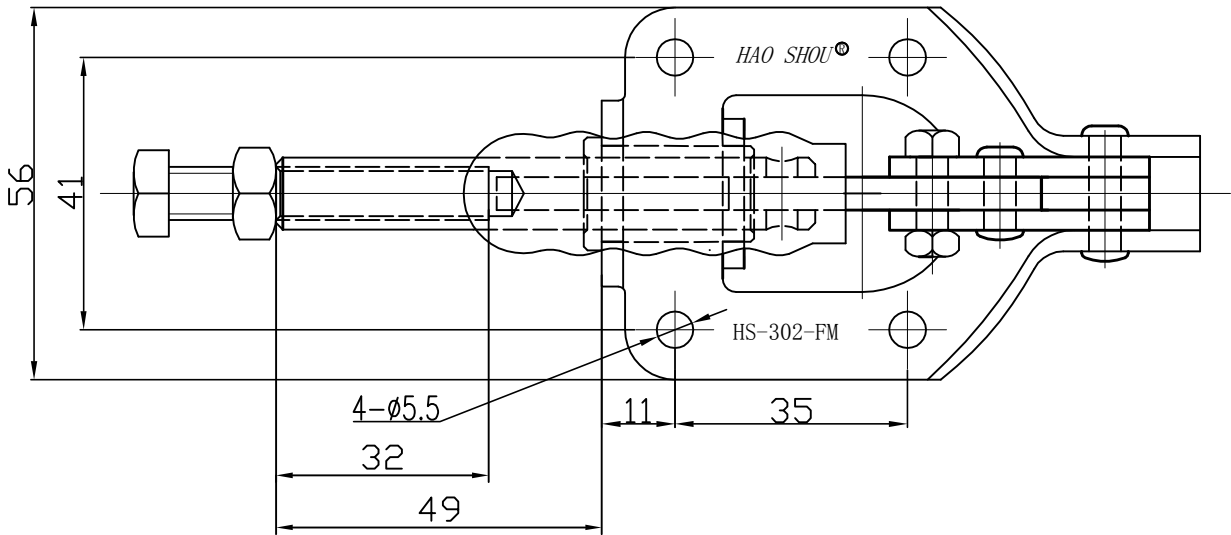

HS-302-FM

HANDLE OPENS 180°

PLUNGER STROKE 32mm

SPINDLE SUPPLIED:HS-SA-085012