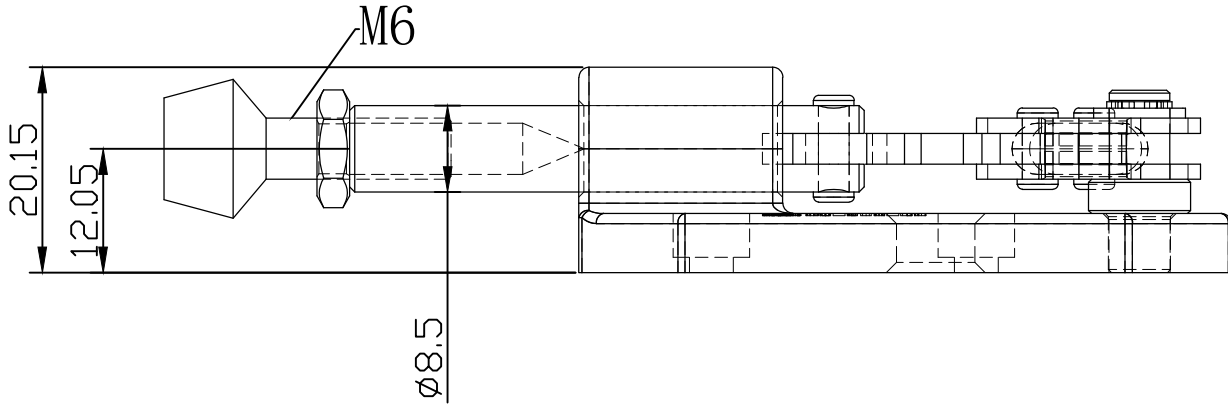

好手机电科技有限公司

HS-302-CL

HANDLE OPENS 180°

PLUNGER STROKE 20mm

SPINDLE SUPPLIED:HS-FC-064410