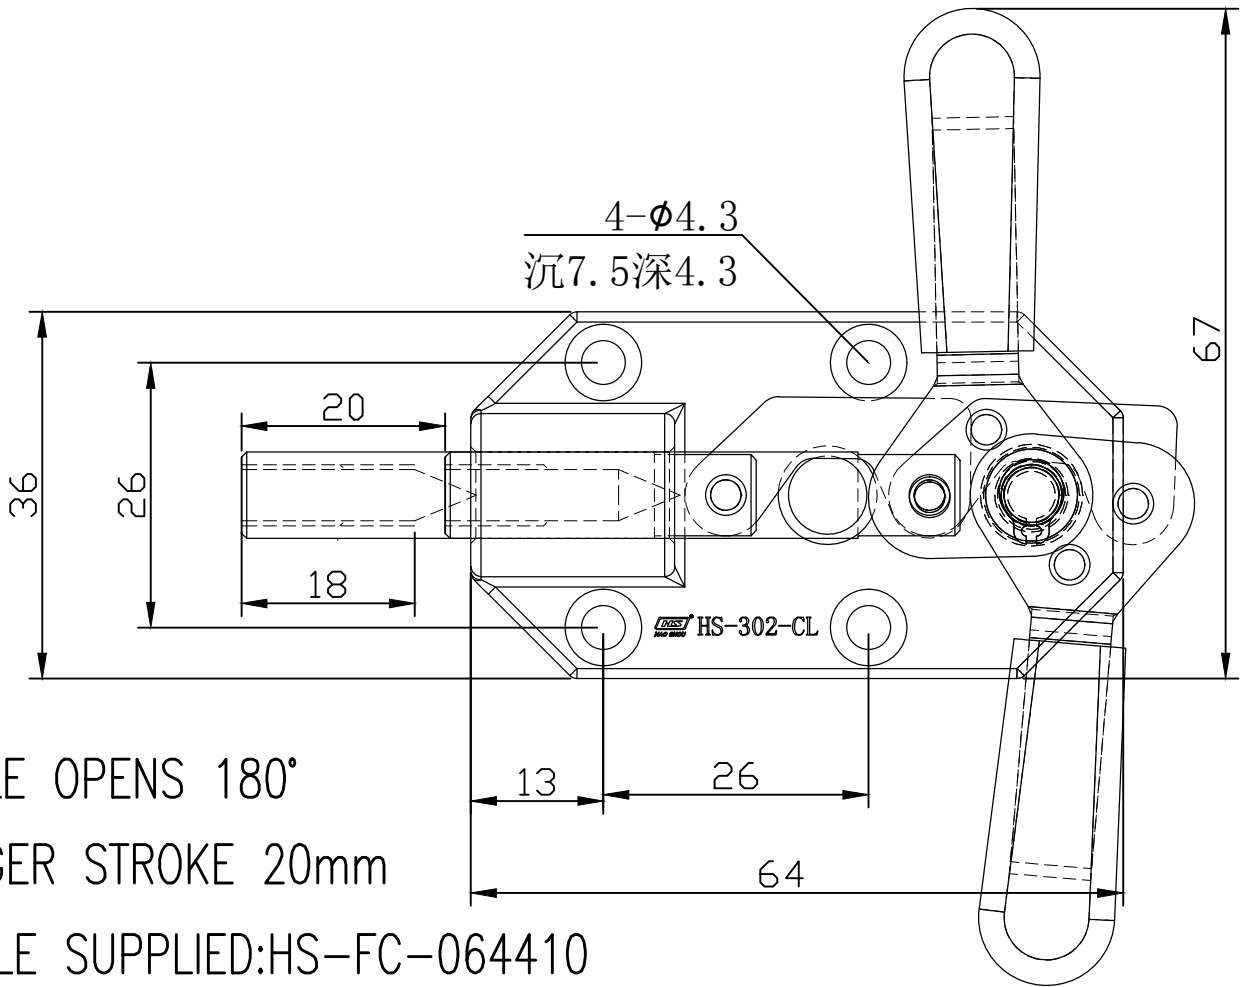

好手机电科技有限公司

HS-302-CL

HANDLE OPENS 180°

PLUNGER STROKE 20mm

SPINDLE SUPPLIED:HS-FC-064410