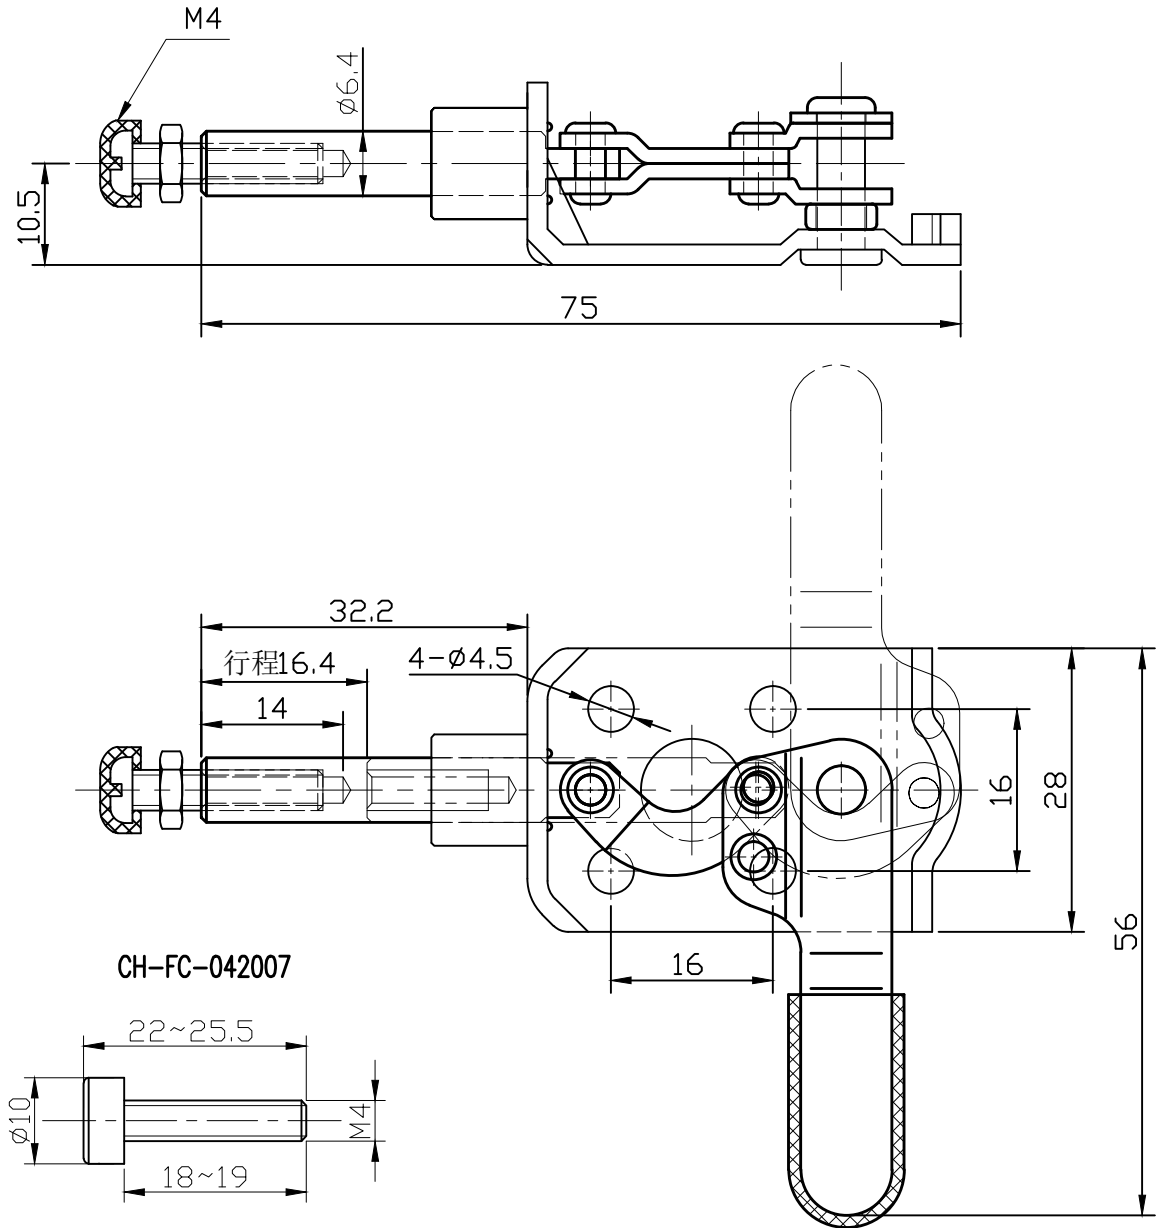

好手机电科技有限公司

HS-301-CR

HANDLE OPENS 180°

PLUNGER STROKE 16.4mm

SPINDLE SUPPLIED:HS-FC-042007