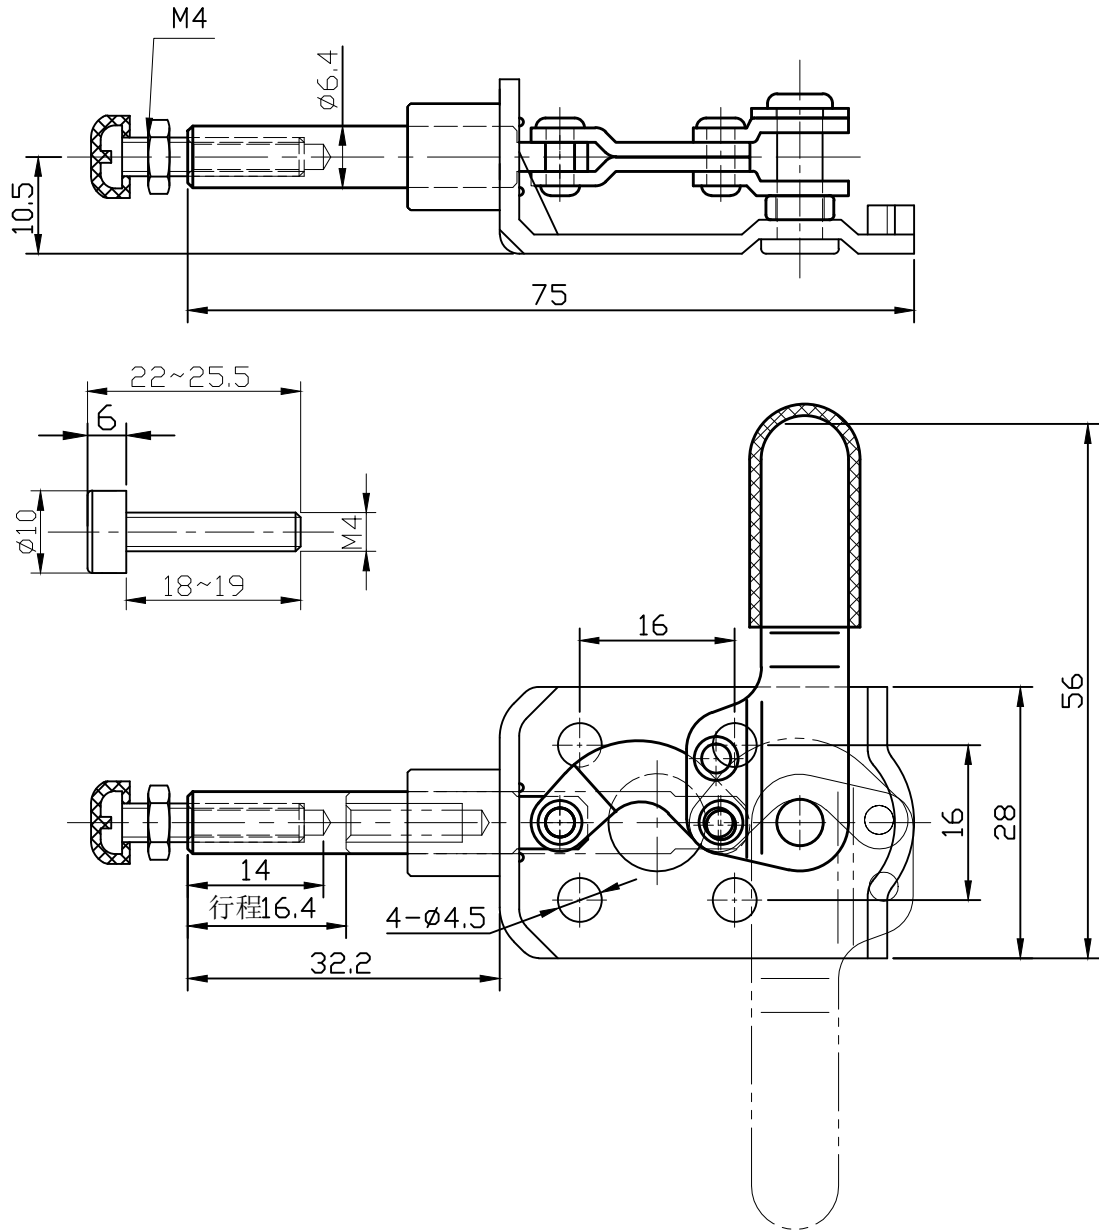

好手机电科技有限公司

HS-301-CL

HANDLE OPENS 180°

PLUNGER STROKE 16.4mm

SPINDLE SUPPLIED:HS-FC-042007