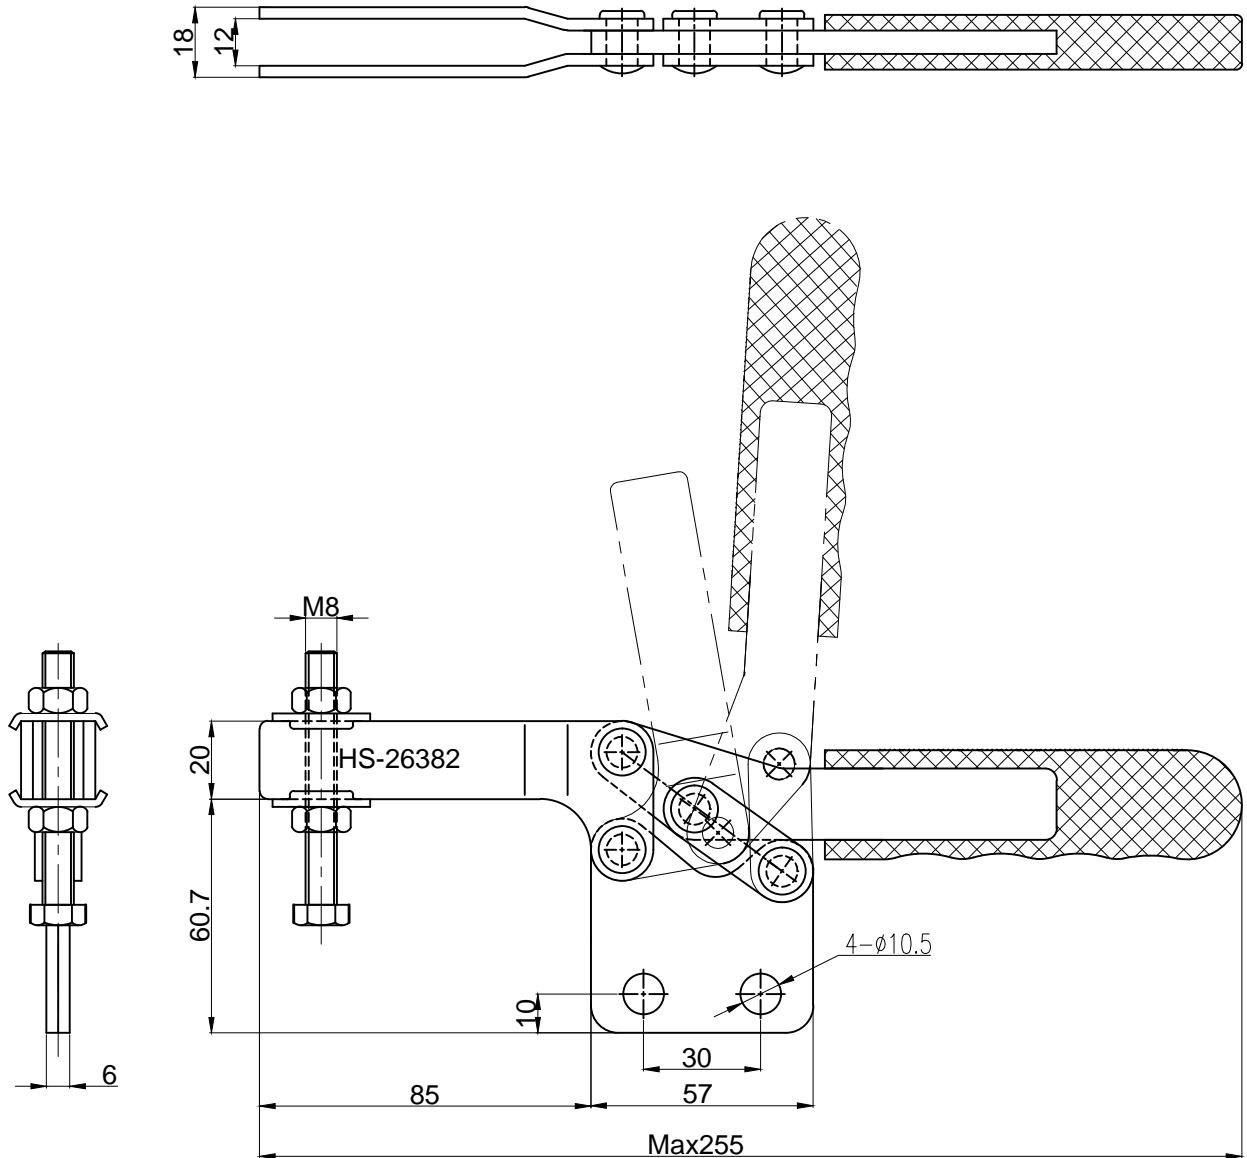

HS-26382

BAR OPENS:80°

HANDLE OPENS:80°

SPINDLE SUPPLIED:HS-SA-086512