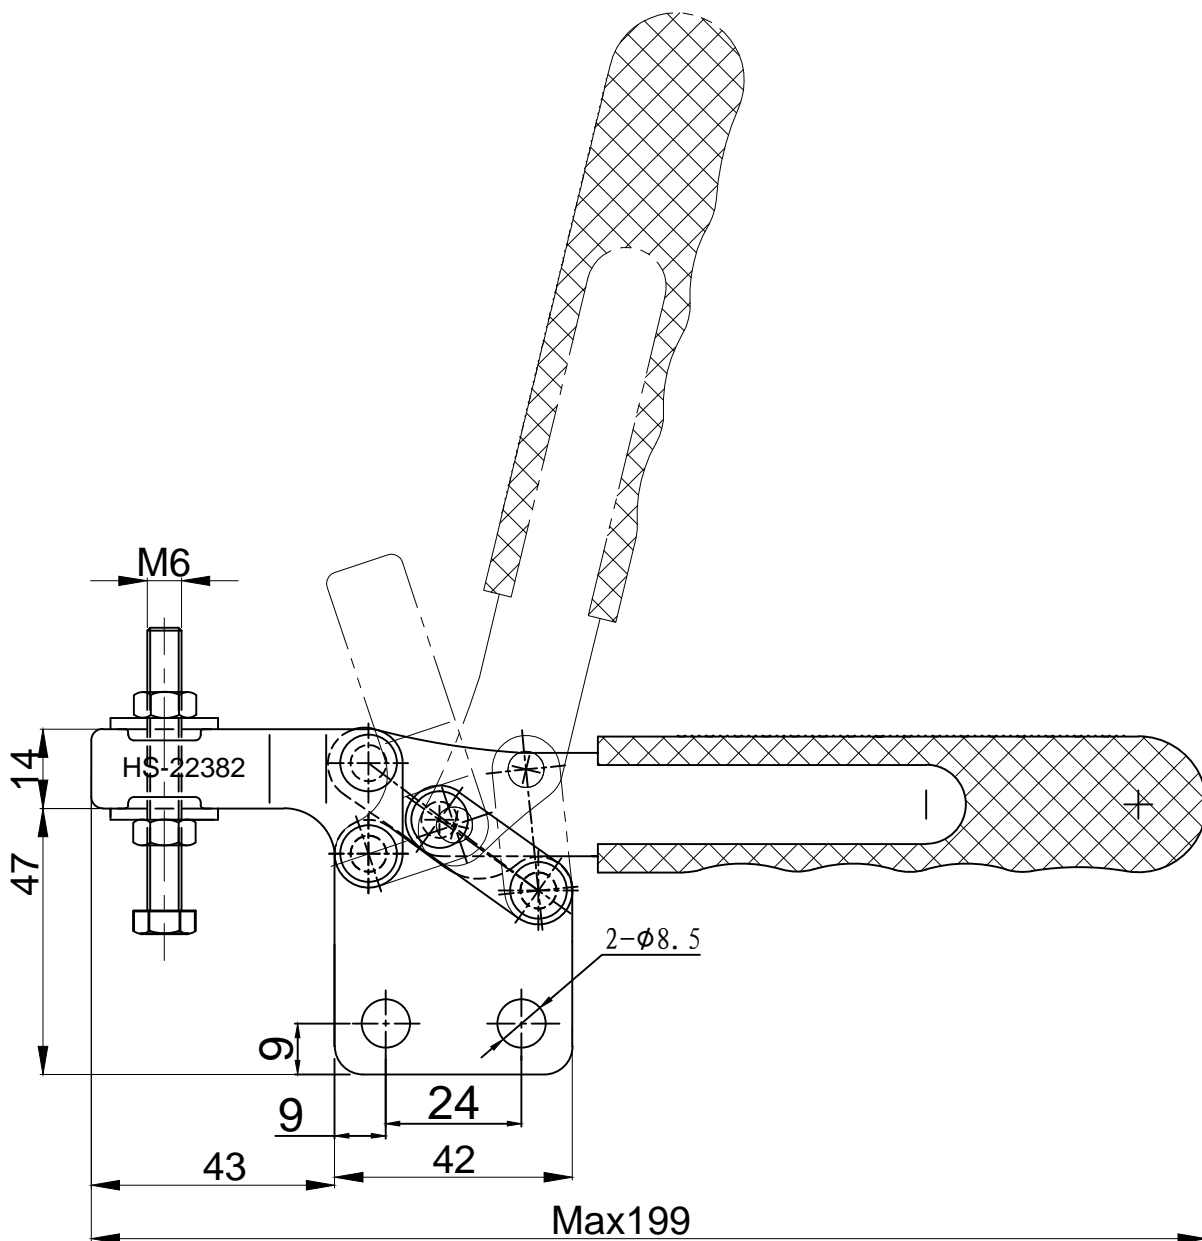

# HS-22382

BAR OPENS:75°

HANDLE OPENS:70°

SPINDLE SUPPLIED:HS-SA-065010