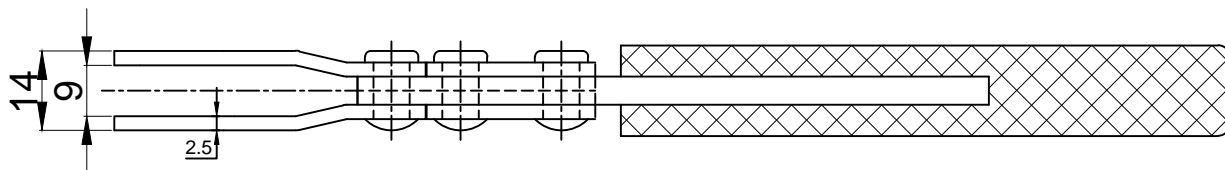

# HS-22382

BAR OPENS:75°

HANDLE OPENS:70°

SPINDLE SUPPLIED:HS-SA-065010