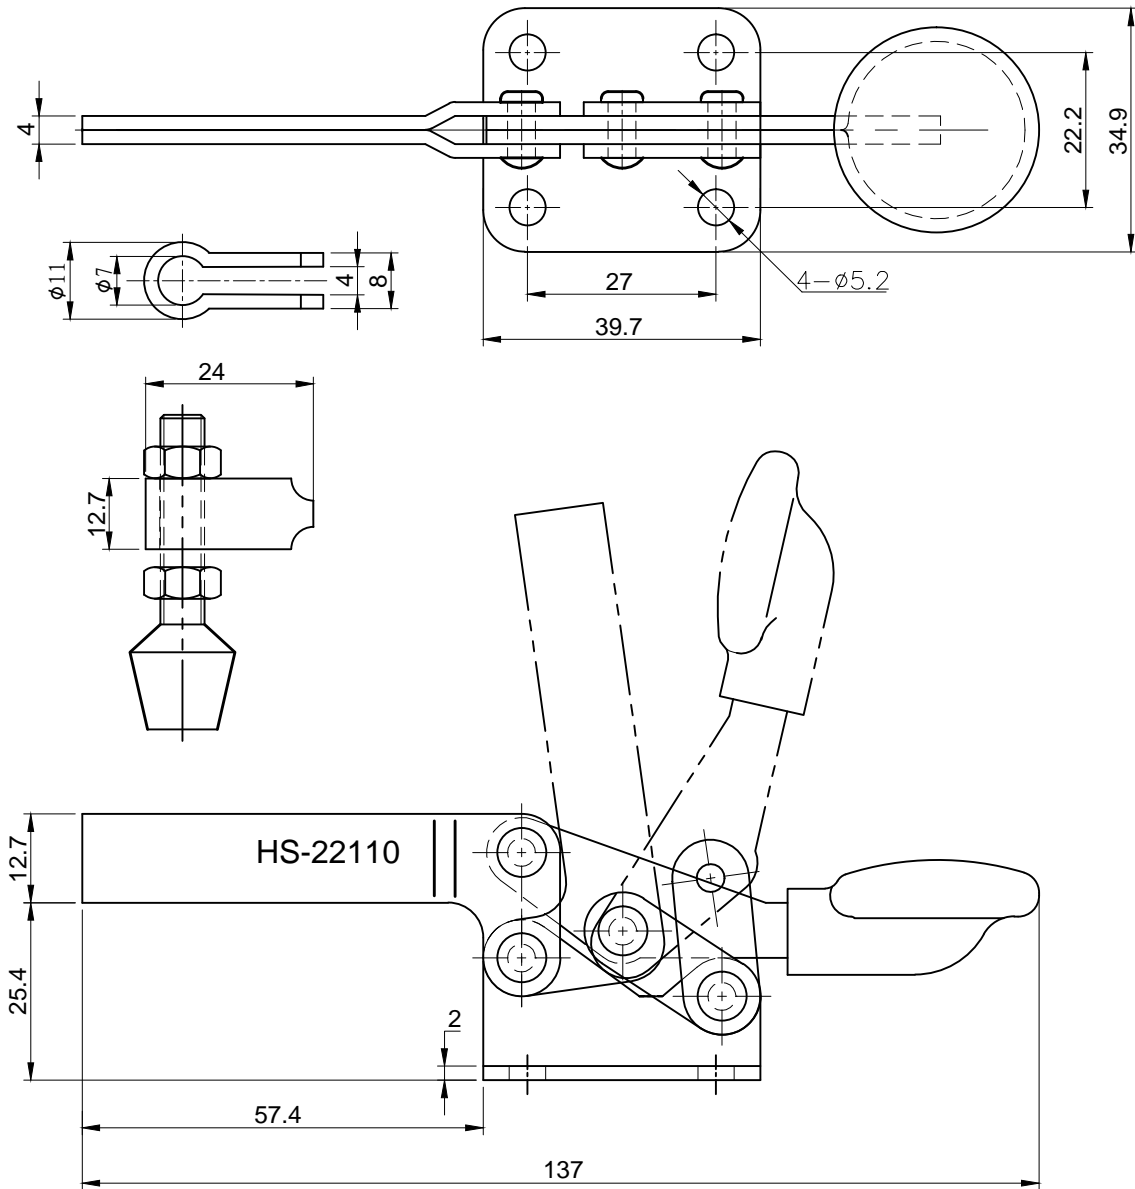

HS-22110

BAR OPENS:90°

HANDLE OPENS:90°

SPINDLE SUPPLIED:HS-FC-14134