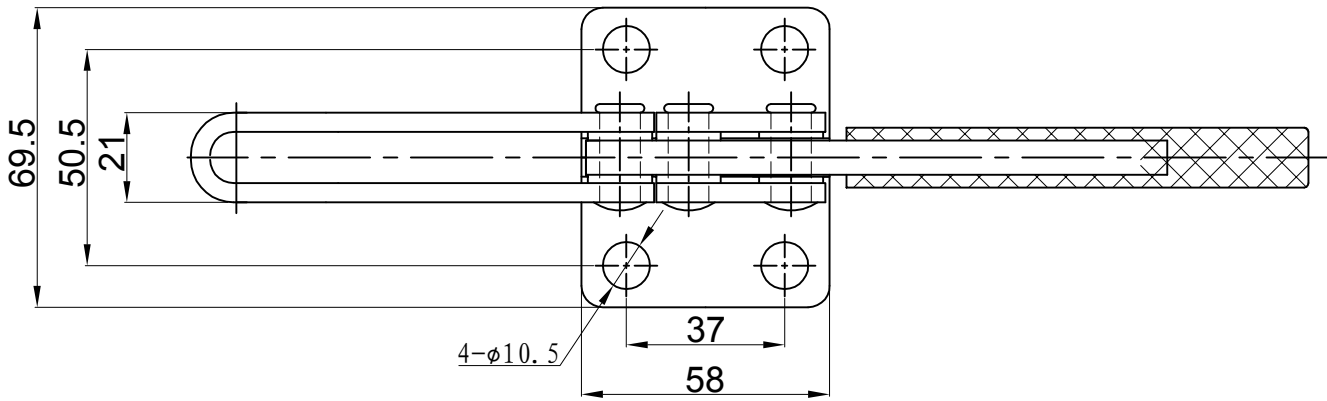

好手机电科技有限公司

HS-21384

BAR OPENS:65°

HANDLE OPENS:85°

SPINDLE SUPPLIED:HS-SA-106515