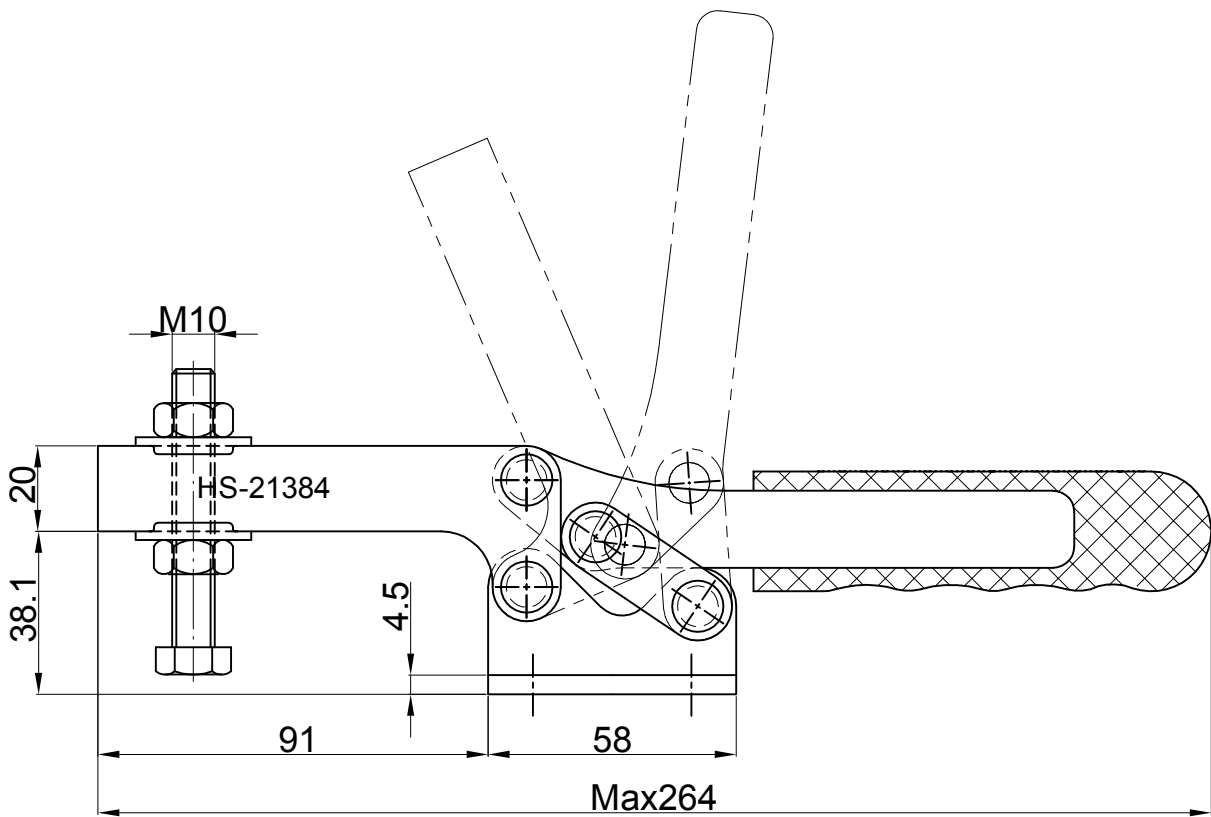

好手机电科技有限公司

HS-21384

BAR OPENS:65°

HANDLE OPENS:85°

SPINDLE SUPPLIED:HS-SA-106515