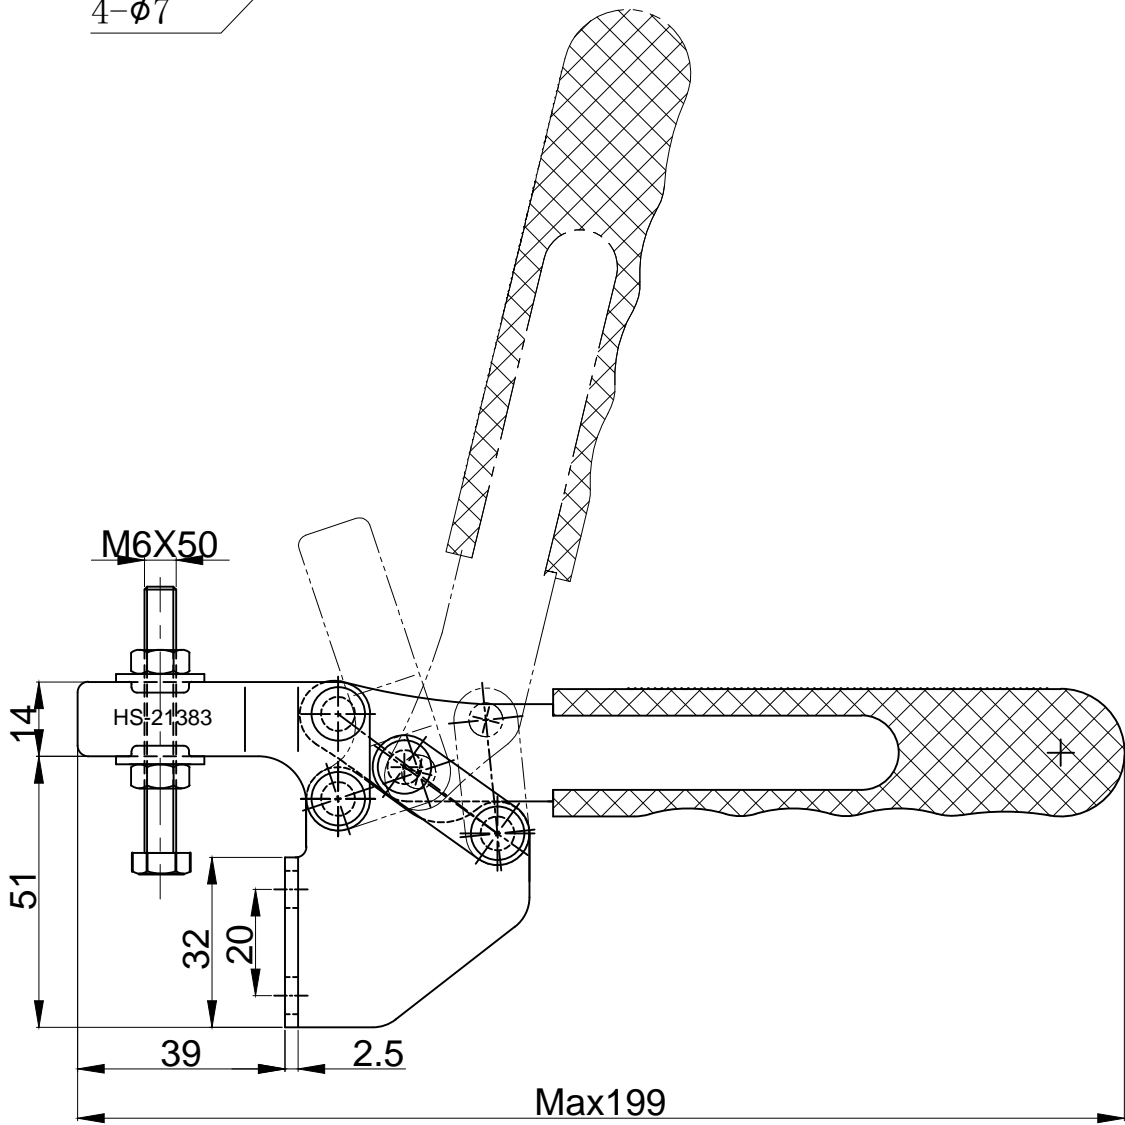

HS-21383

BAR OPENS:72°

HANDLE OPENS:72°

SPINDLE SUPPLIED:HS-SA-065010