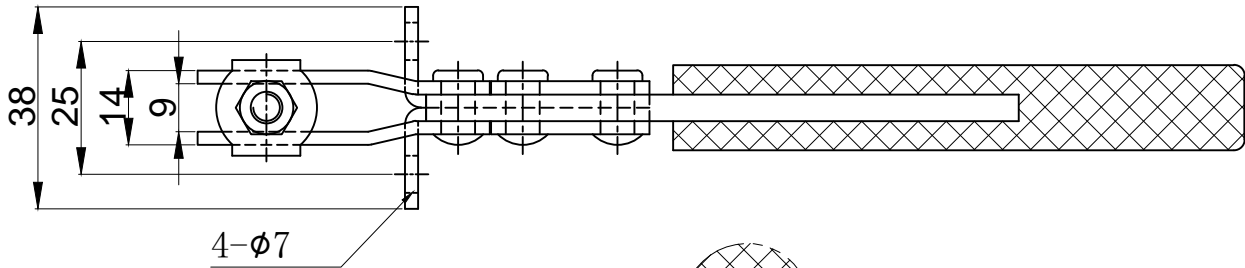

HS-21383

BAR OPENS:72°

HANDLE OPENS:72°

SPINDLE SUPPLIED:HS-SA-065010