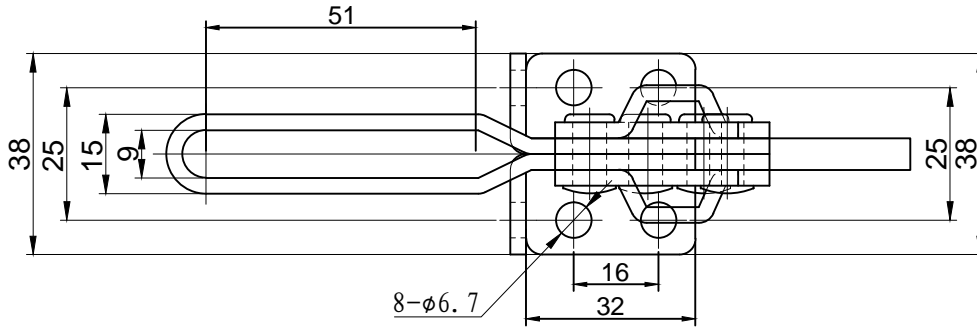

好手机电科技有限公司

HS-20820

BAR OPENS:185°

HANDLE OPENS:60°

SPINDLE SUPPLIED:HS-FC-56212