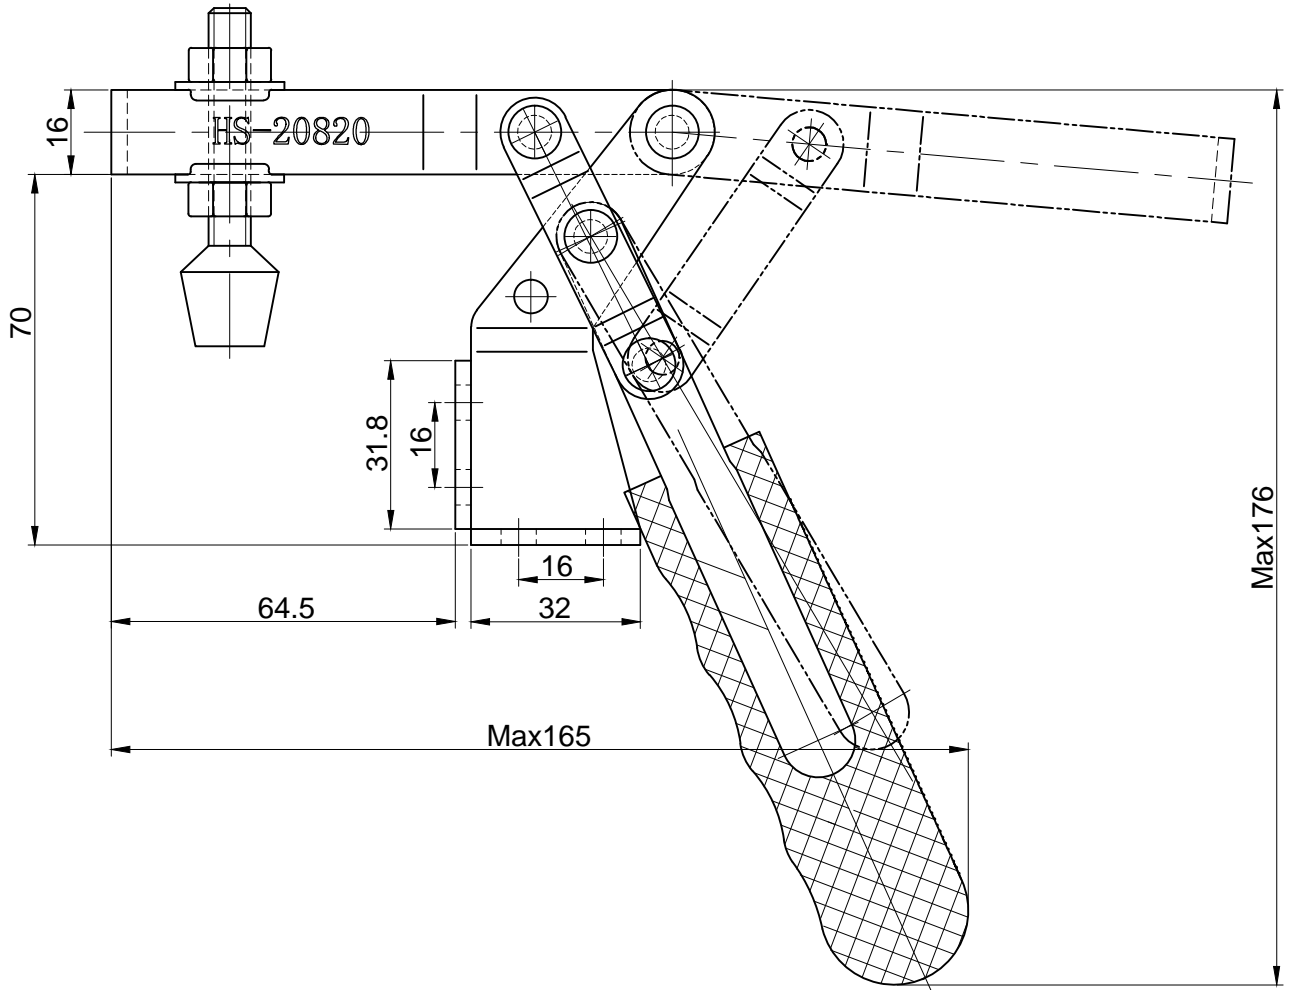

好手机电科技有限公司

HS-20820

BAR OPENS:185°

HANDLE OPENS:60°

SPINDLE SUPPLIED:HS-FC-56212