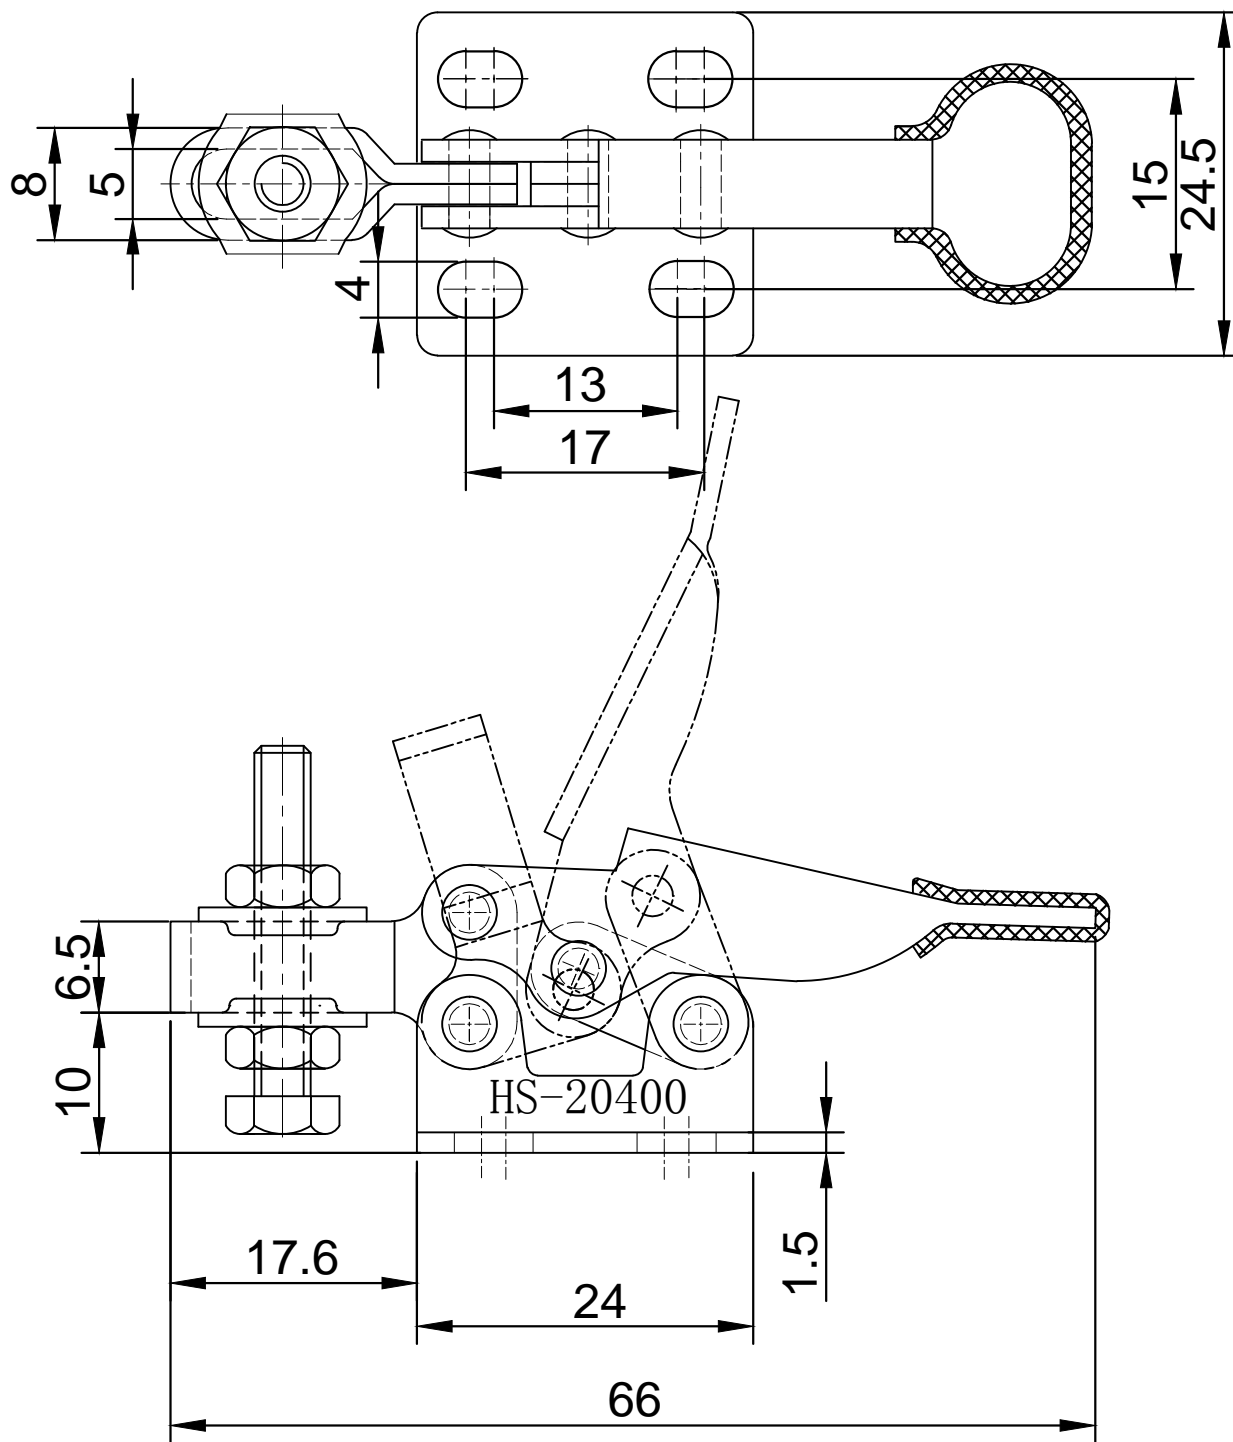

好手机电科技有限公司

HS-20400

BAR OPENS:55°

HANDLE OPENS:60°

SPINDLE SUPPLIED:HS-SA-042507