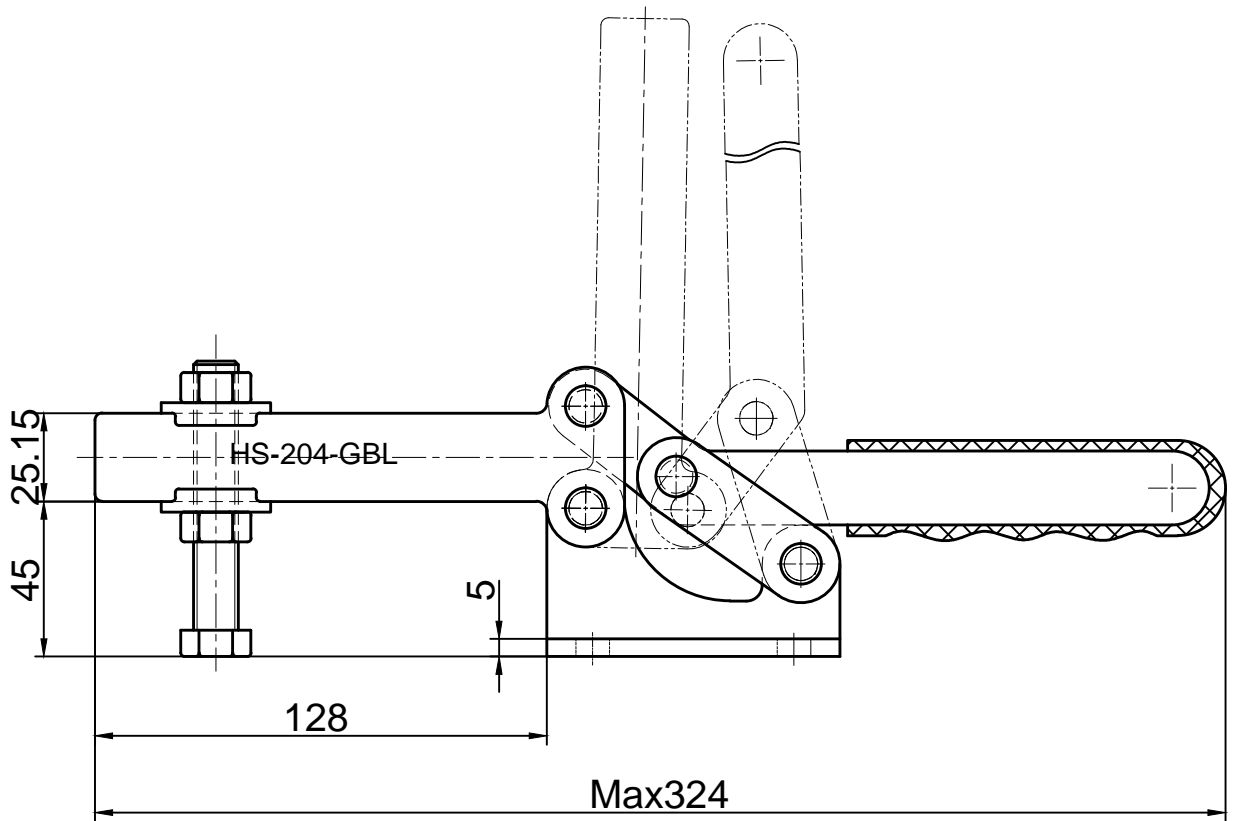

HS-204-GBL

BAR OPENS:90°

HANDLE OPENS:94°

SPINDLE SUPPLIED:HS-SA-12300