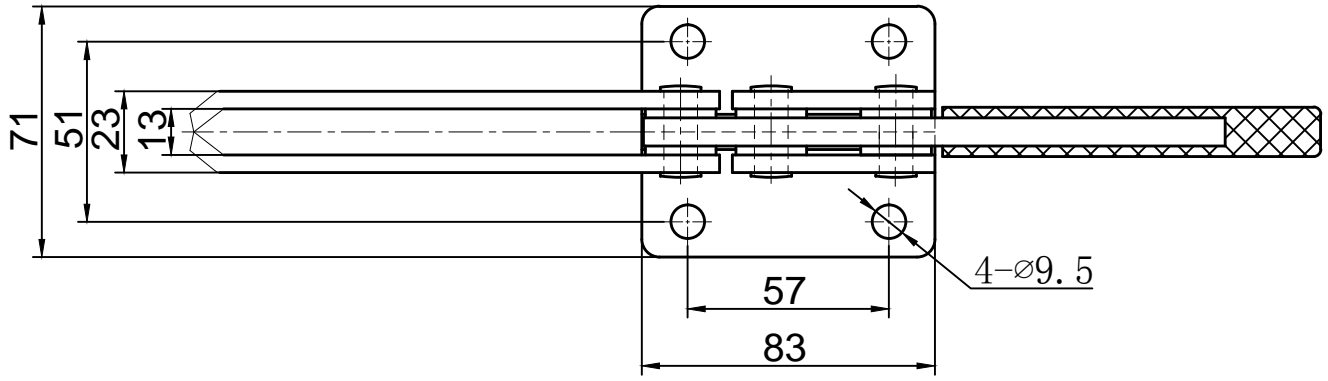

HS-204-GBL

BAR OPENS:90°

HANDLE OPENS:94°

SPINDLE SUPPLIED:HS-SA-12300