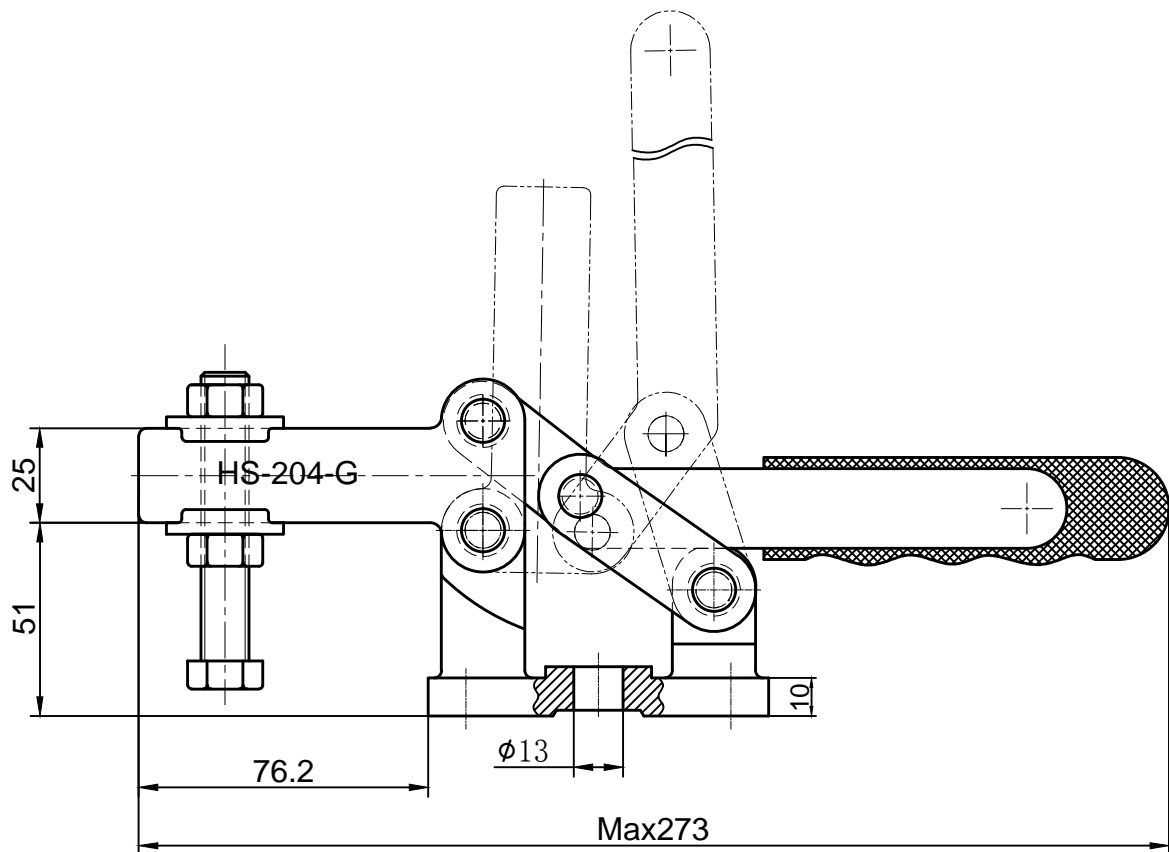

HS-204-G

BAR OPENS:91°

HANDLE OPENS:94°

SPINDLE SUPPLIED:HS-SA-12300