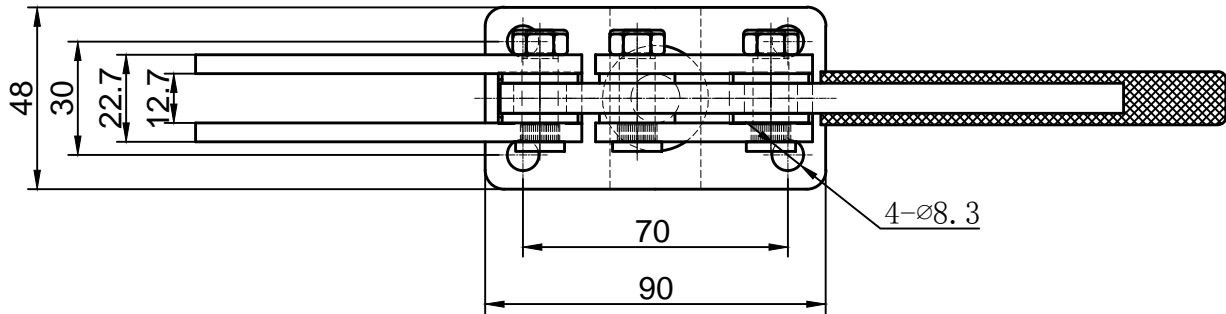

HS-204-G

BAR OPENS:91°

HANDLE OPENS:94°

SPINDLE SUPPLIED:HS-SA-12300