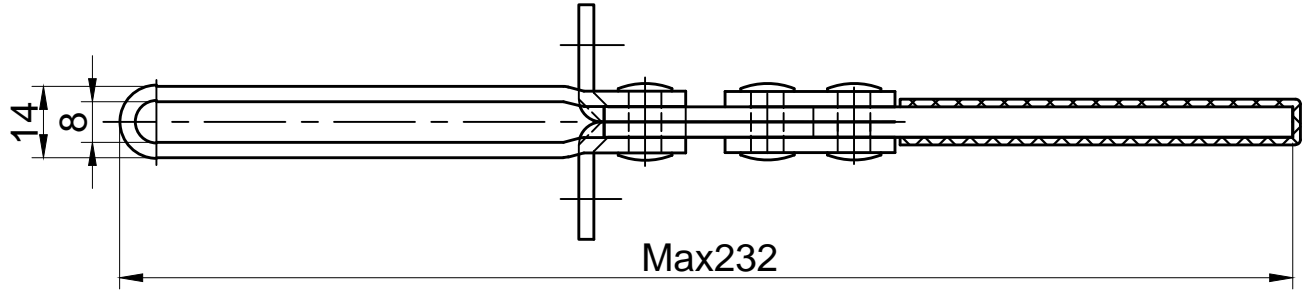

HS-202-FL

BAR OPENS:85°

HANDLE OPENS:58°

SPINDLE SUPPLIED:HS-FC-56212