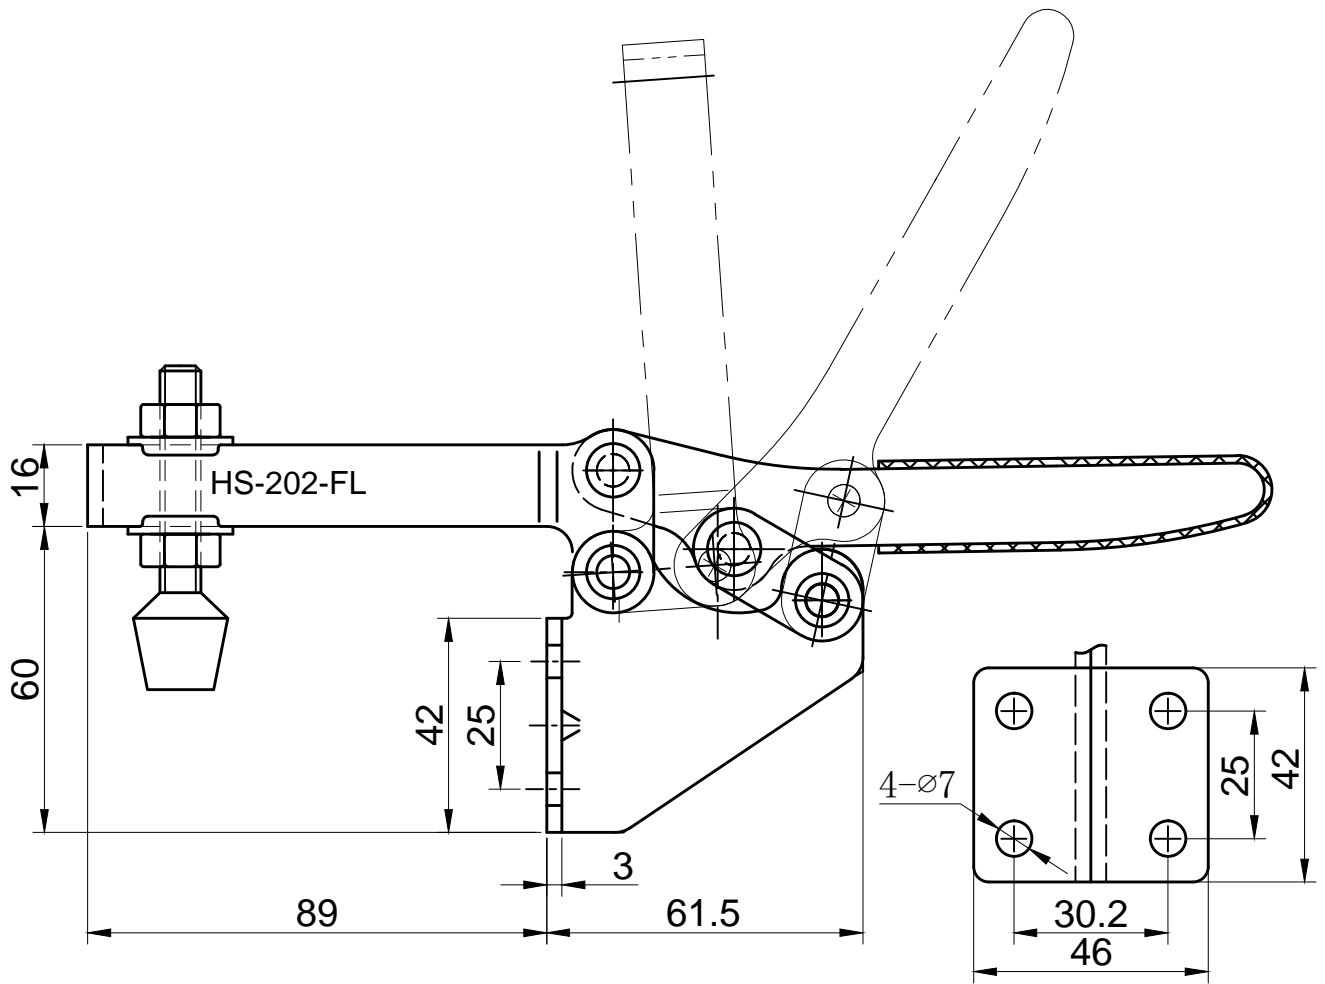

HS-202-FL

BAR OPENS:85°

HANDLE OPENS:58°

SPINDLE SUPPLIED:HS-FC-56212