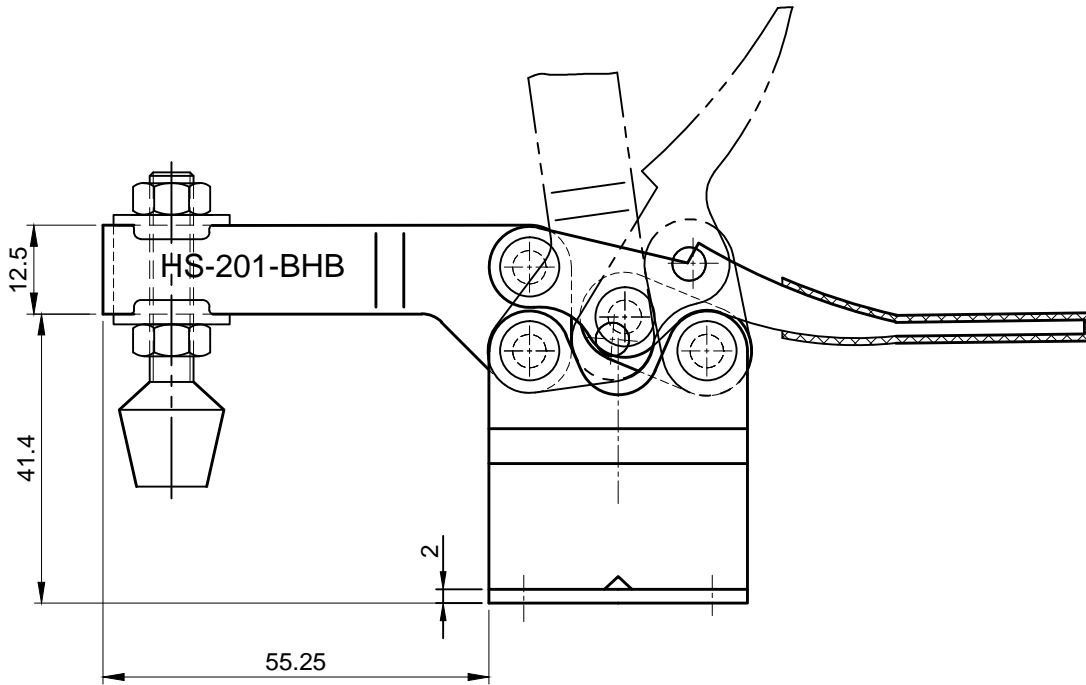

HS-201-BHB

BAR OPENS:85°

HANDLE OPENS:60°

SPINDLE SUPPLIED:HS-FC-14134