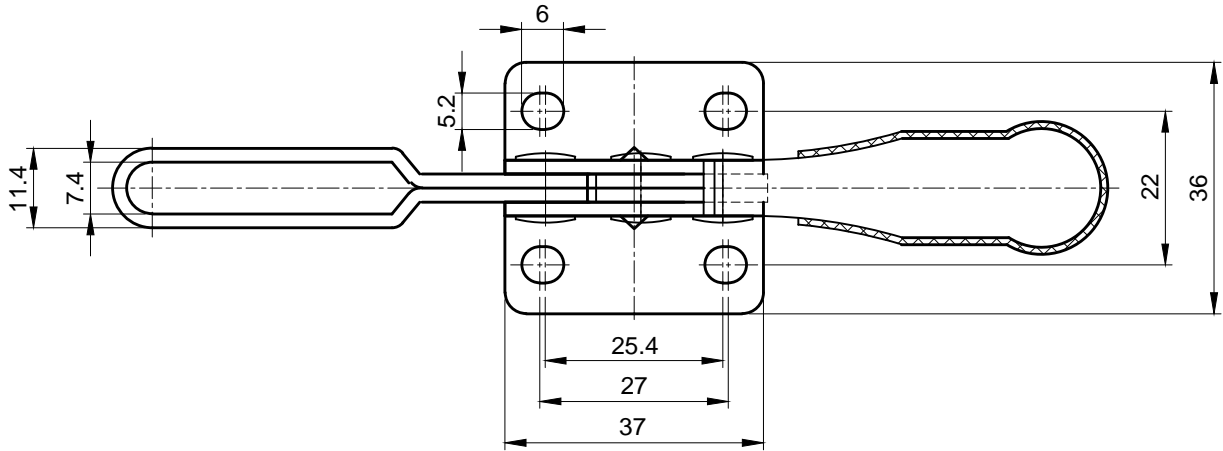

HS-201-BHB

BAR OPENS:85°

HANDLE OPENS:60°

SPINDLE SUPPLIED:HS-FC-14134