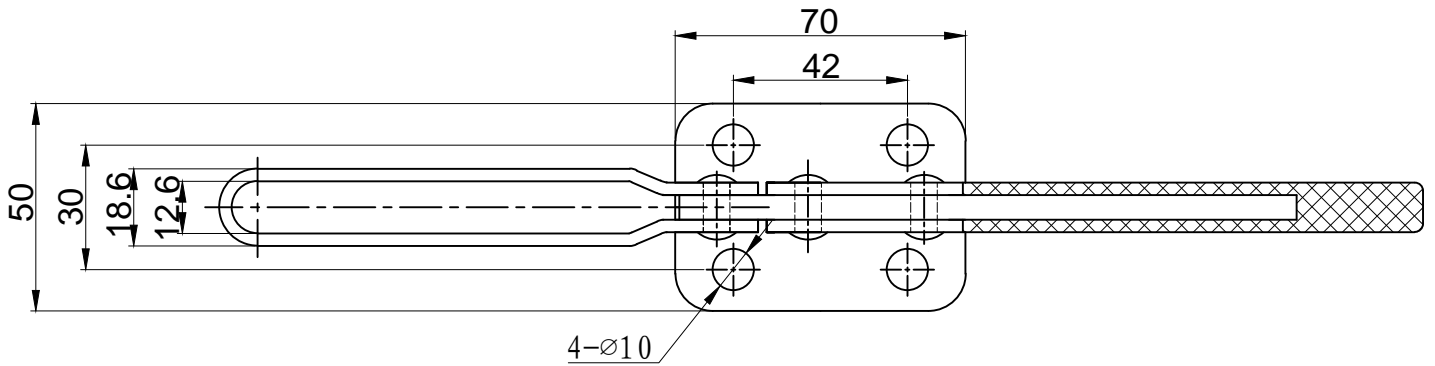

好手机电科技有限公司

HS-200-WL

BAR OPENS:75°

HANDLE OPENS:77°

SPINDLE SUPPLIED:HS-FC-38312