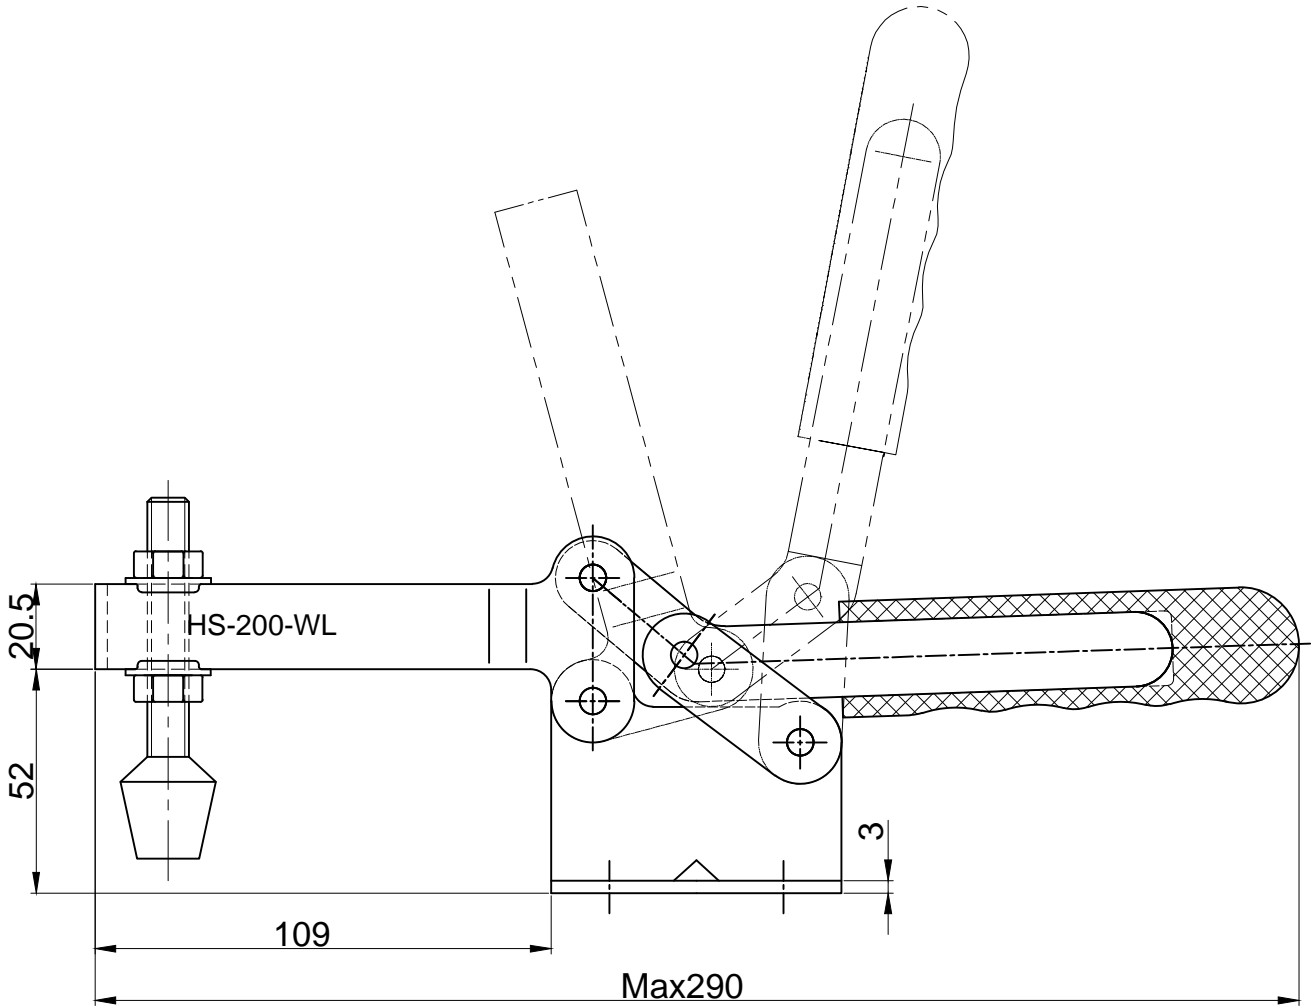

好手机电科技有限公司

HS-200-WL

BAR OPENS:75°

HANDLE OPENS:77°

SPINDLE SUPPLIED:HS-FC-38312