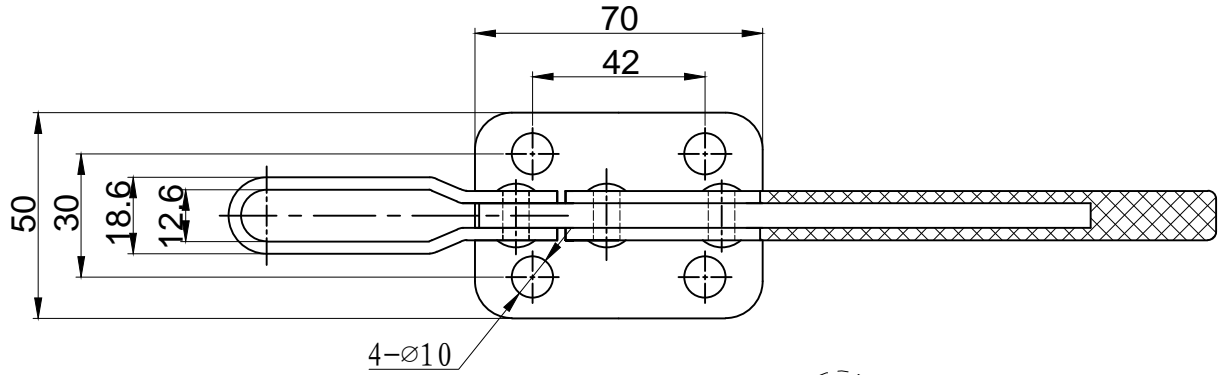

好手机电科技有限公司

HS-200-WH

BAR OPENS:75°

HANDLE OPENS:77°

SPINDLE SUPPLIED:HS-FC-38412