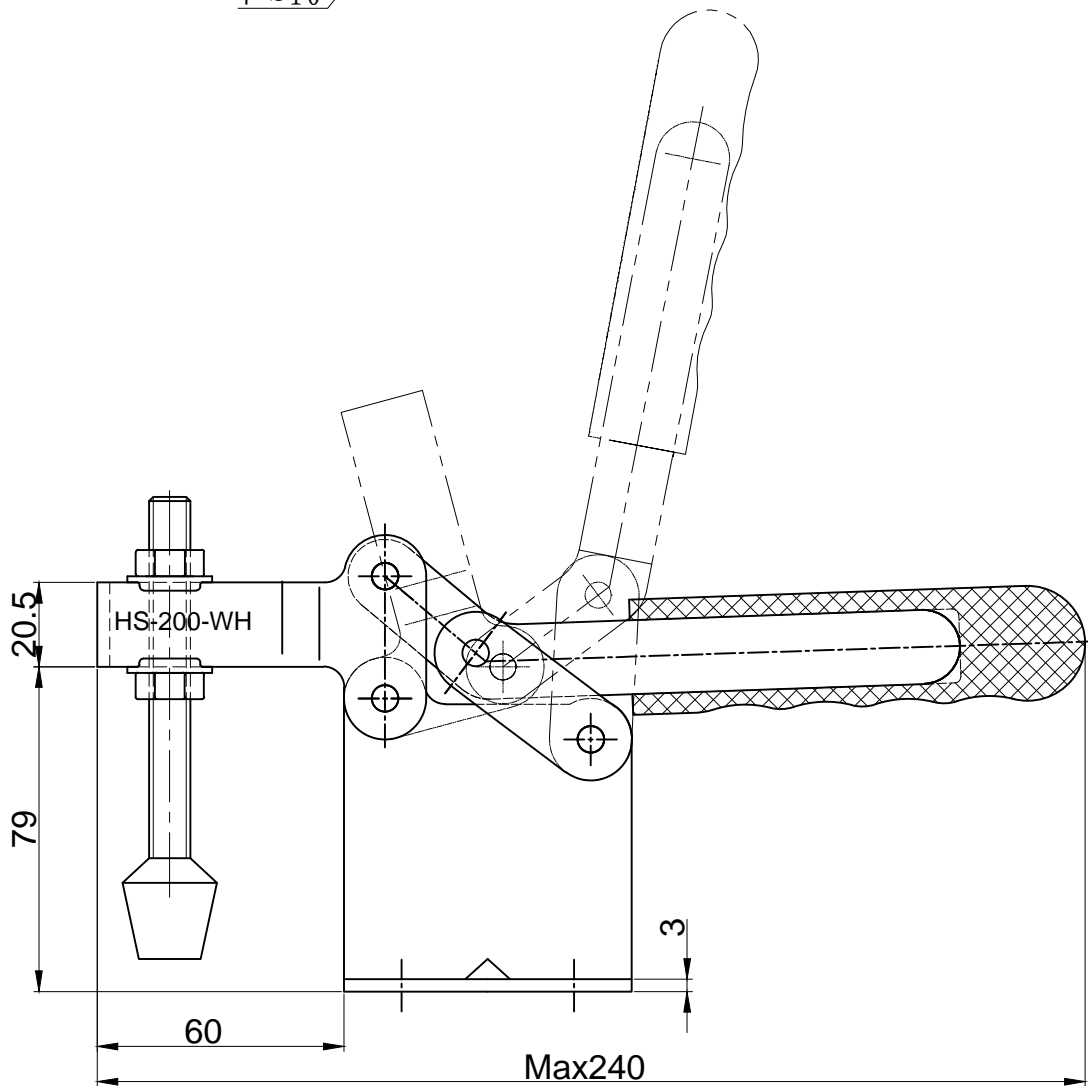

好手机电科技有限公司

HS-200-WH

BAR OPENS:75°

HANDLE OPENS:77°

SPINDLE SUPPLIED:HS-FC-38412