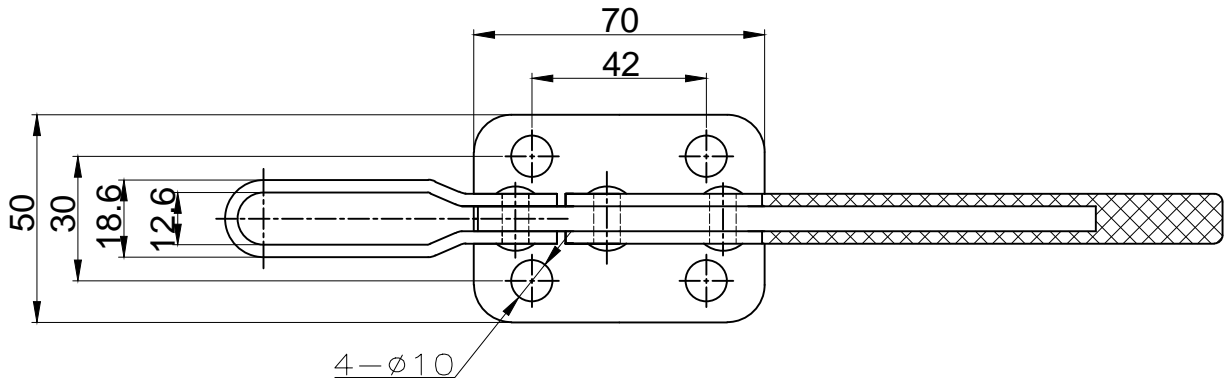

好手机电科技有限公司

HS-200-W

BAR OPENS:75°

HANDLE OPENS:77°

SPINDLE SUPPLIED:HS-FC-38312