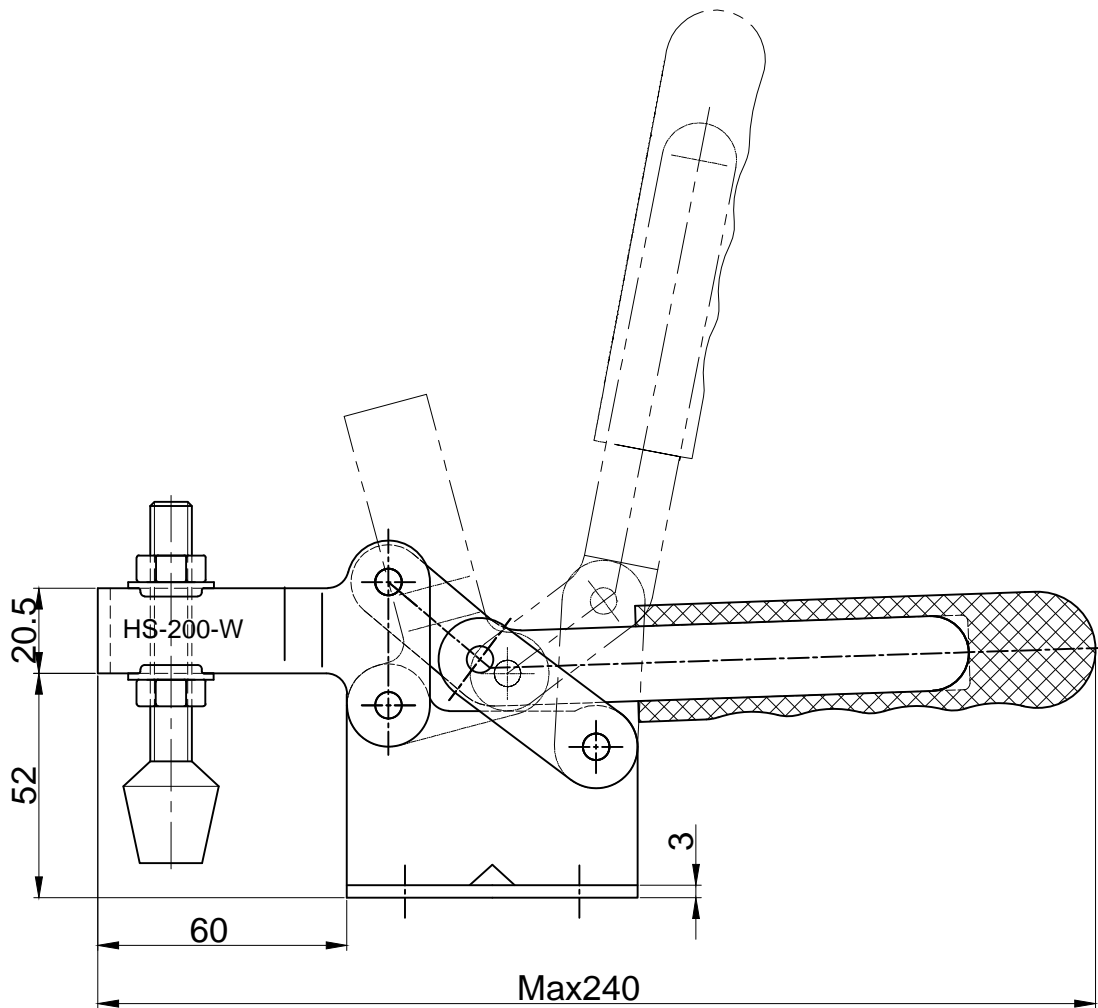

好手机电科技有限公司

HS-200-W

BAR OPENS:75°

HANDLE OPENS:77°

SPINDLE SUPPLIED:HS-FC-38312