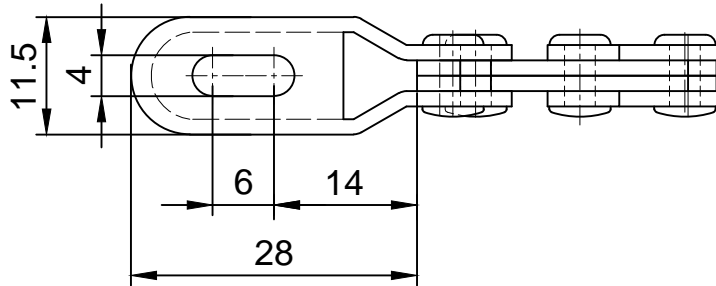

好手机电科技有限公司

HS-14009

BAR OPENS:80°

HANDLE OPENS:88°

SPINDLE SUPPLIED:HS-FC-044207