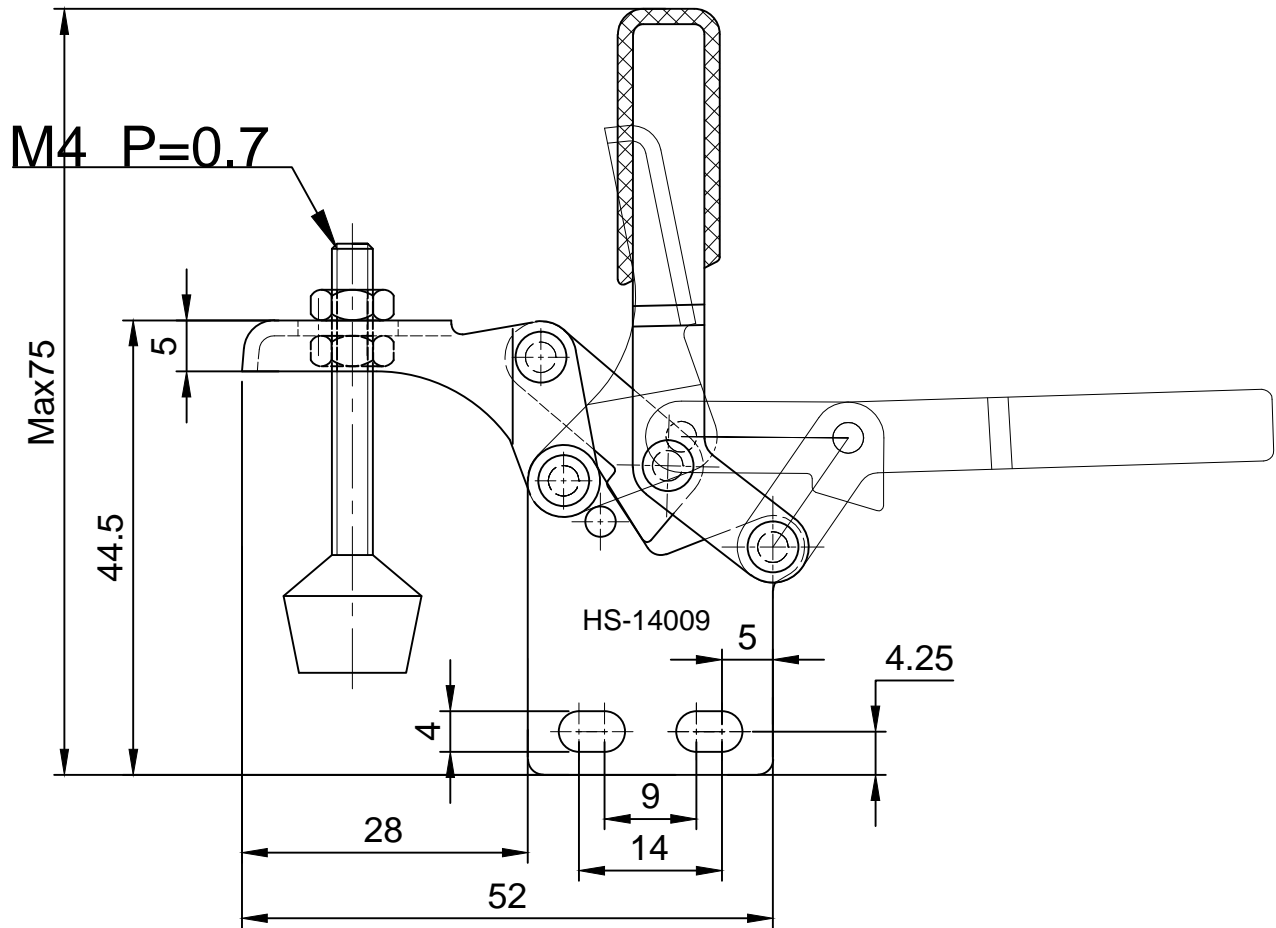

好手机电科技有限公司

HS-14009

BAR OPENS:80°

HANDLE OPENS:88°

SPINDLE SUPPLIED:HS-FC-044207