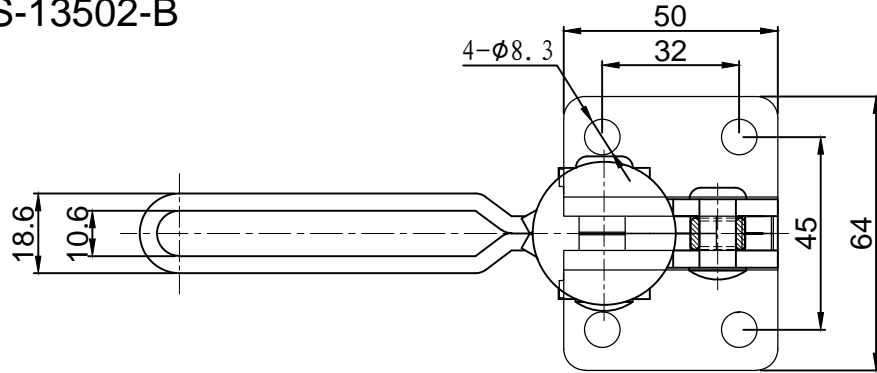

# HS-13502-B

BAR OPENS:90°~180°

HANDLE OPENS:70°~100°

SPINDLE SUPPLIED:HS-SA-108015