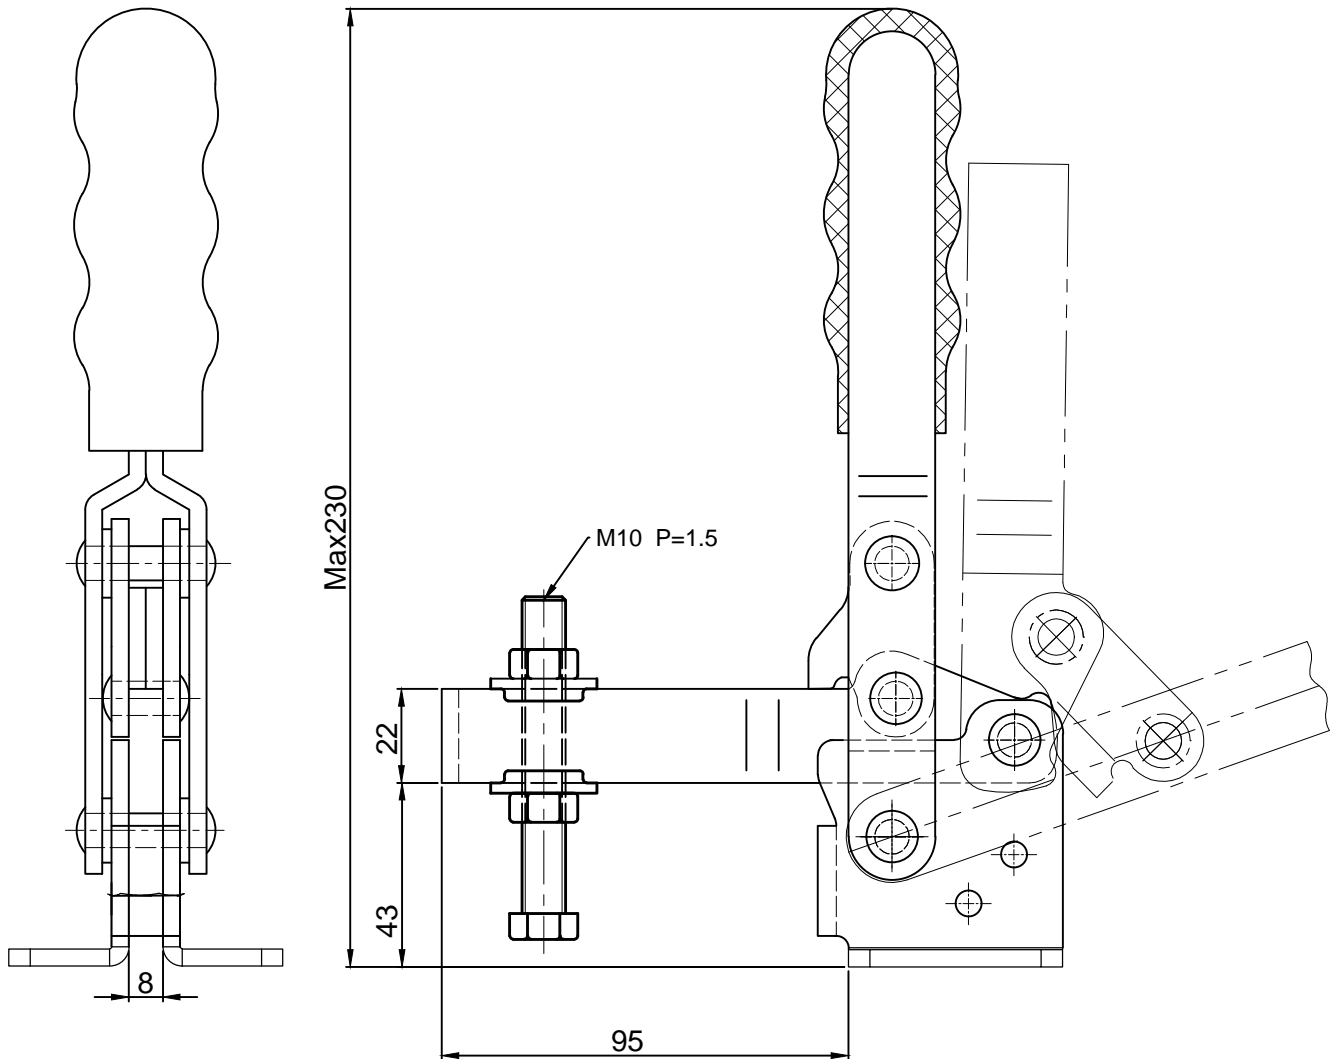

# HS-13502-B

BAR OPENS:90°~180°

HANDLE OPENS:70°~100°

SPINDLE SUPPLIED:HS-SA-108015