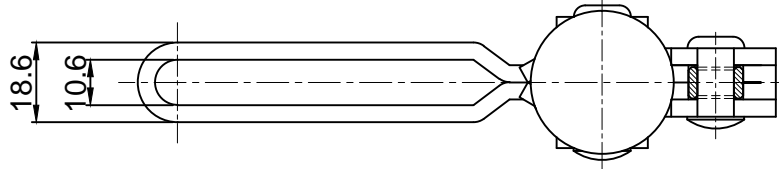

HS-13501-B

BAR OPENS: 90°~180°

HANDLE OPENS: 70°~100°

SPINDLE SUPPLIED: HS-SA-108015