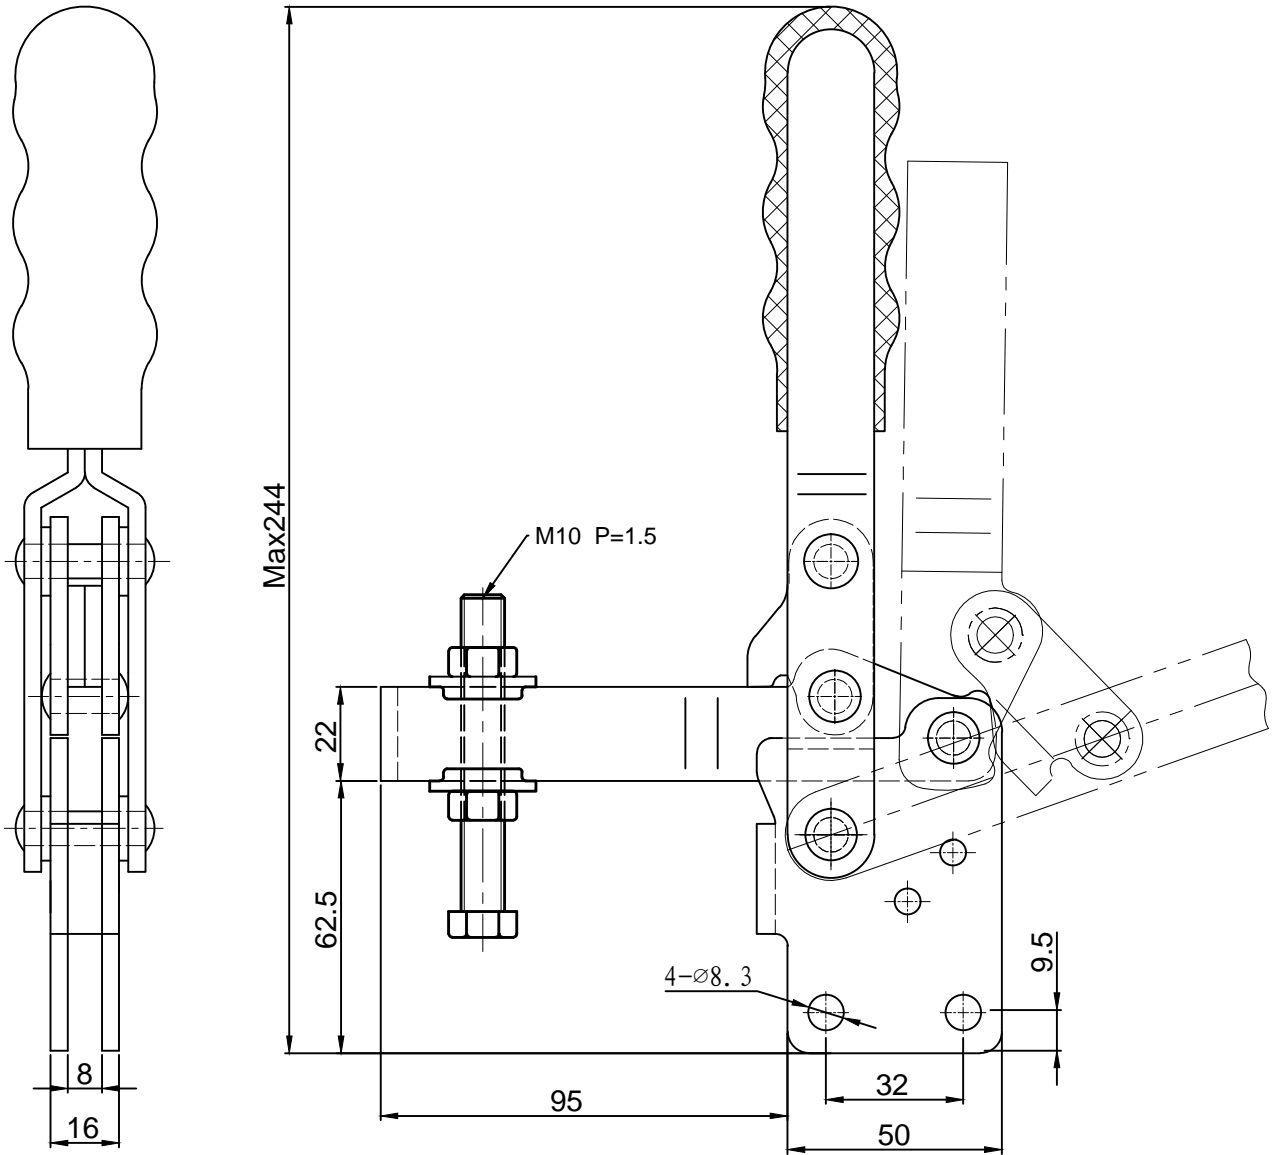

HS-13501-B

BAR OPENS: 90°~180°

HANDLE OPENS: 70°~100°

SPINDLE SUPPLIED: HS-SA-108015