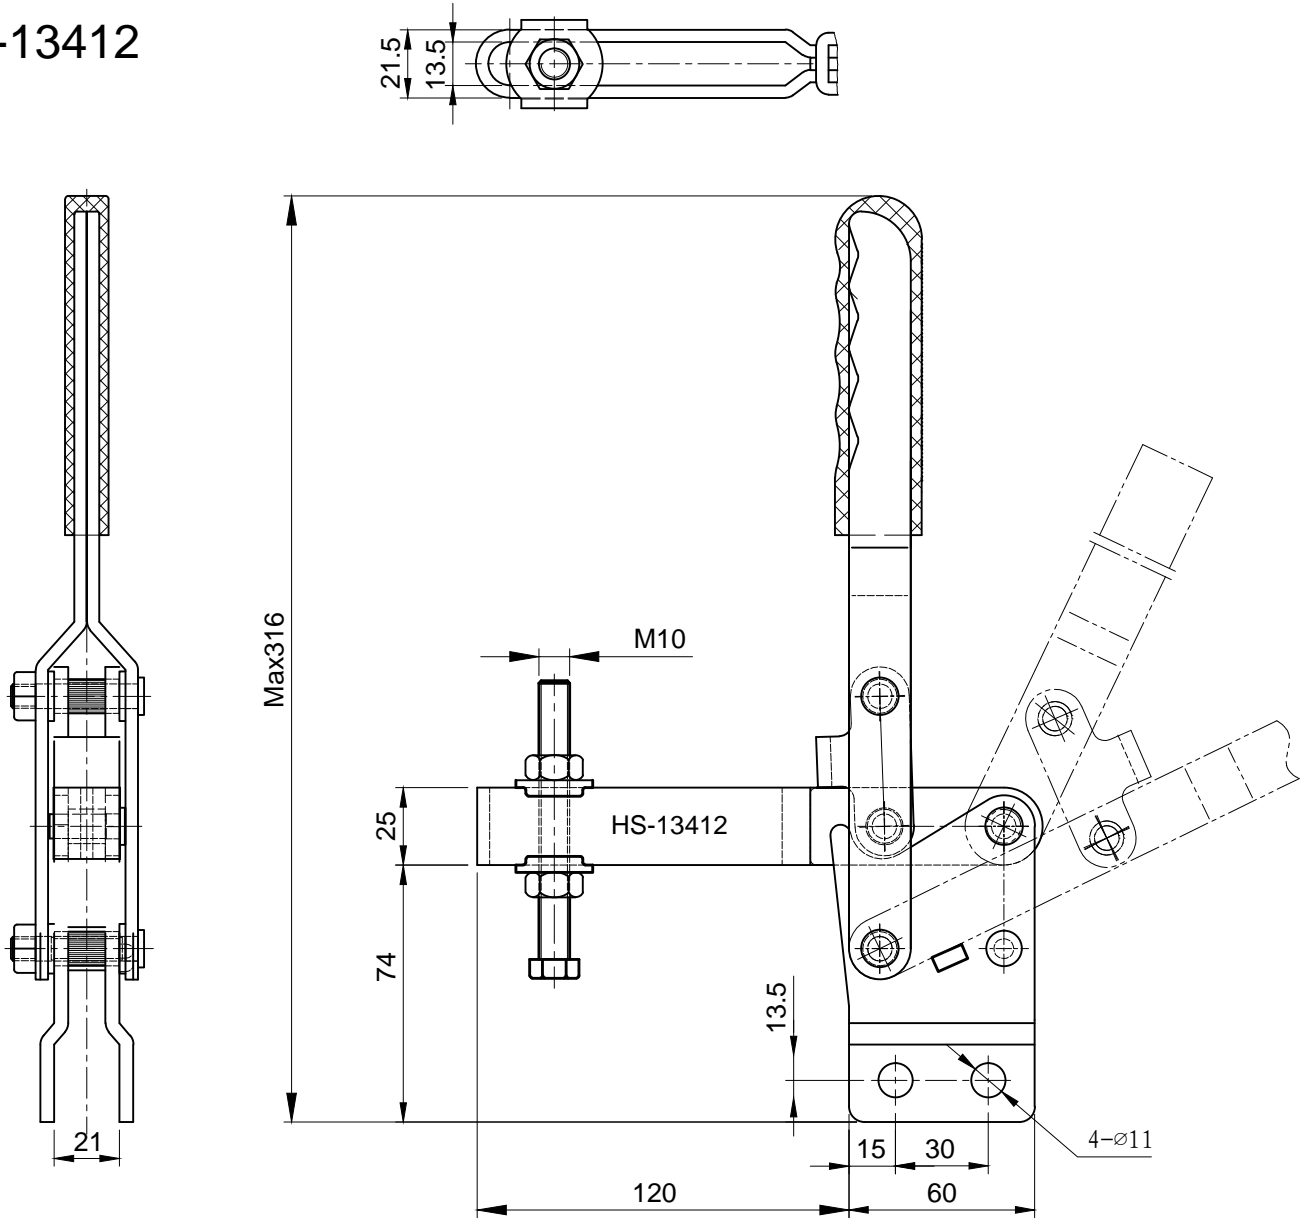

HS-13412

BAR OPENS:140°

HANDLE OPENS:67°

SPINDLE SUPPLIED:HS-SA-109015