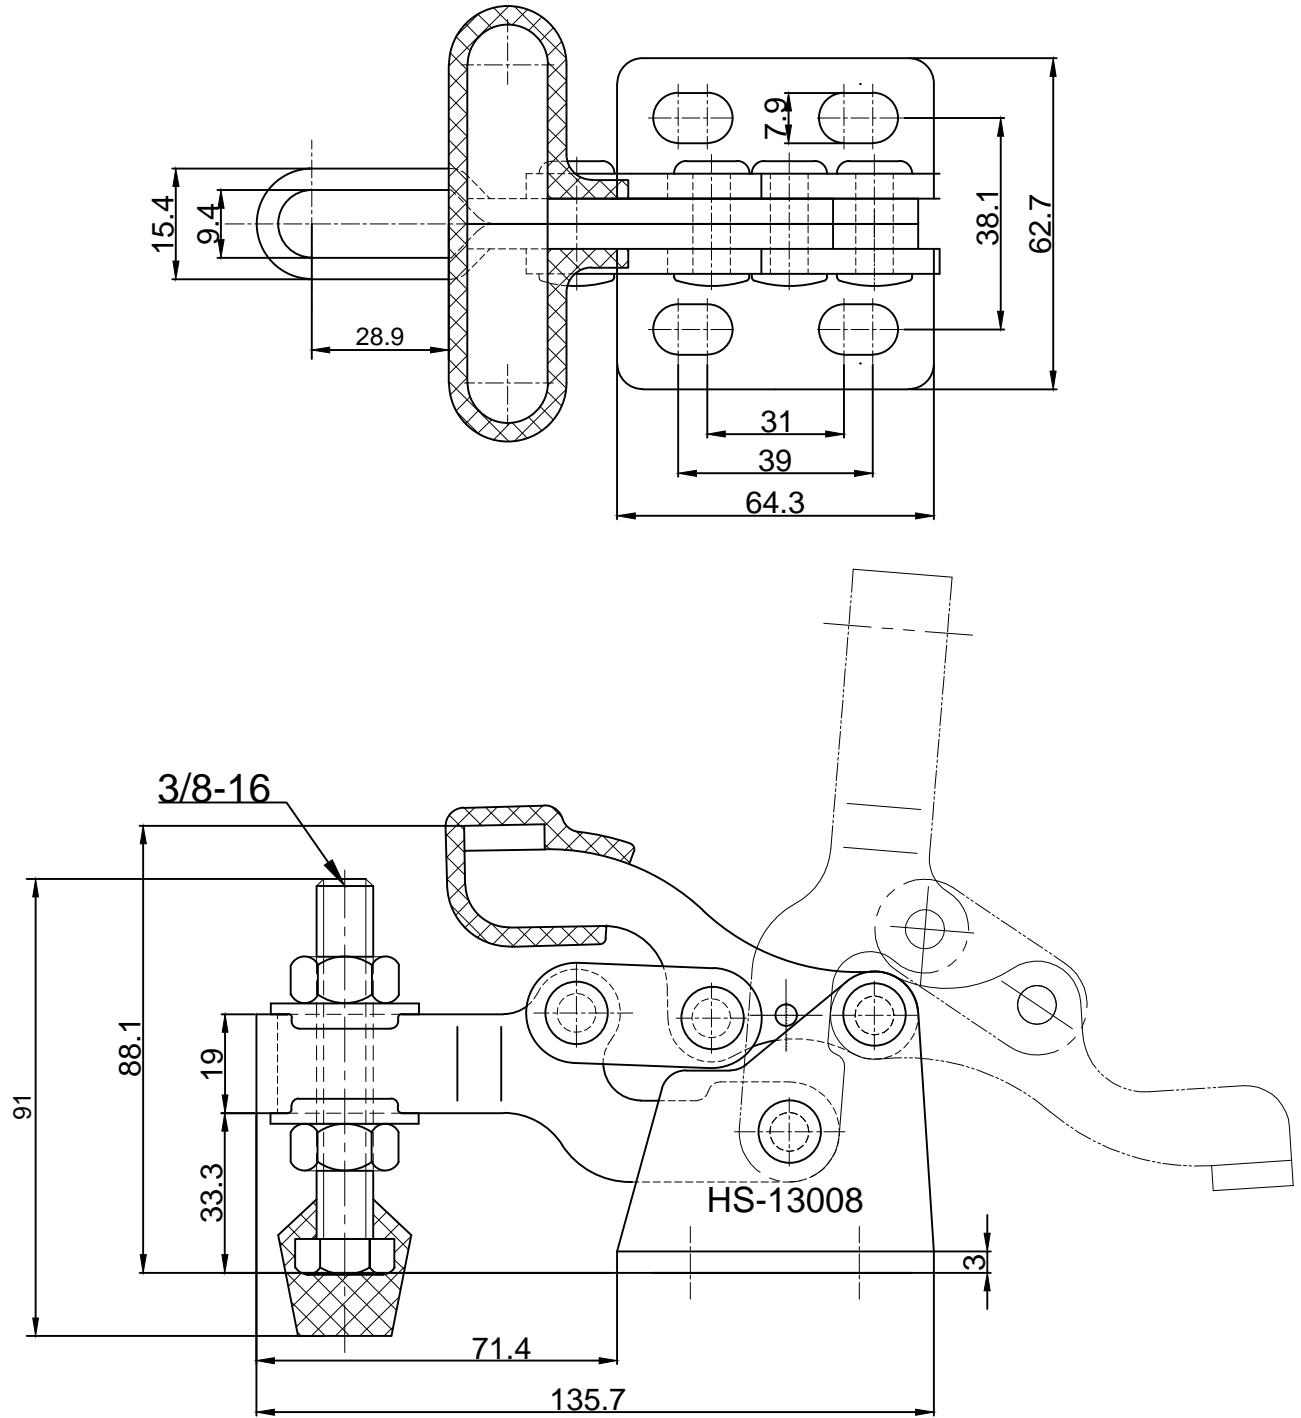

HS-13008

BAR OPENS:90°  
HANDLE OPENS:170°  
SPINDLE SUPPLIED:HS-FC-38312