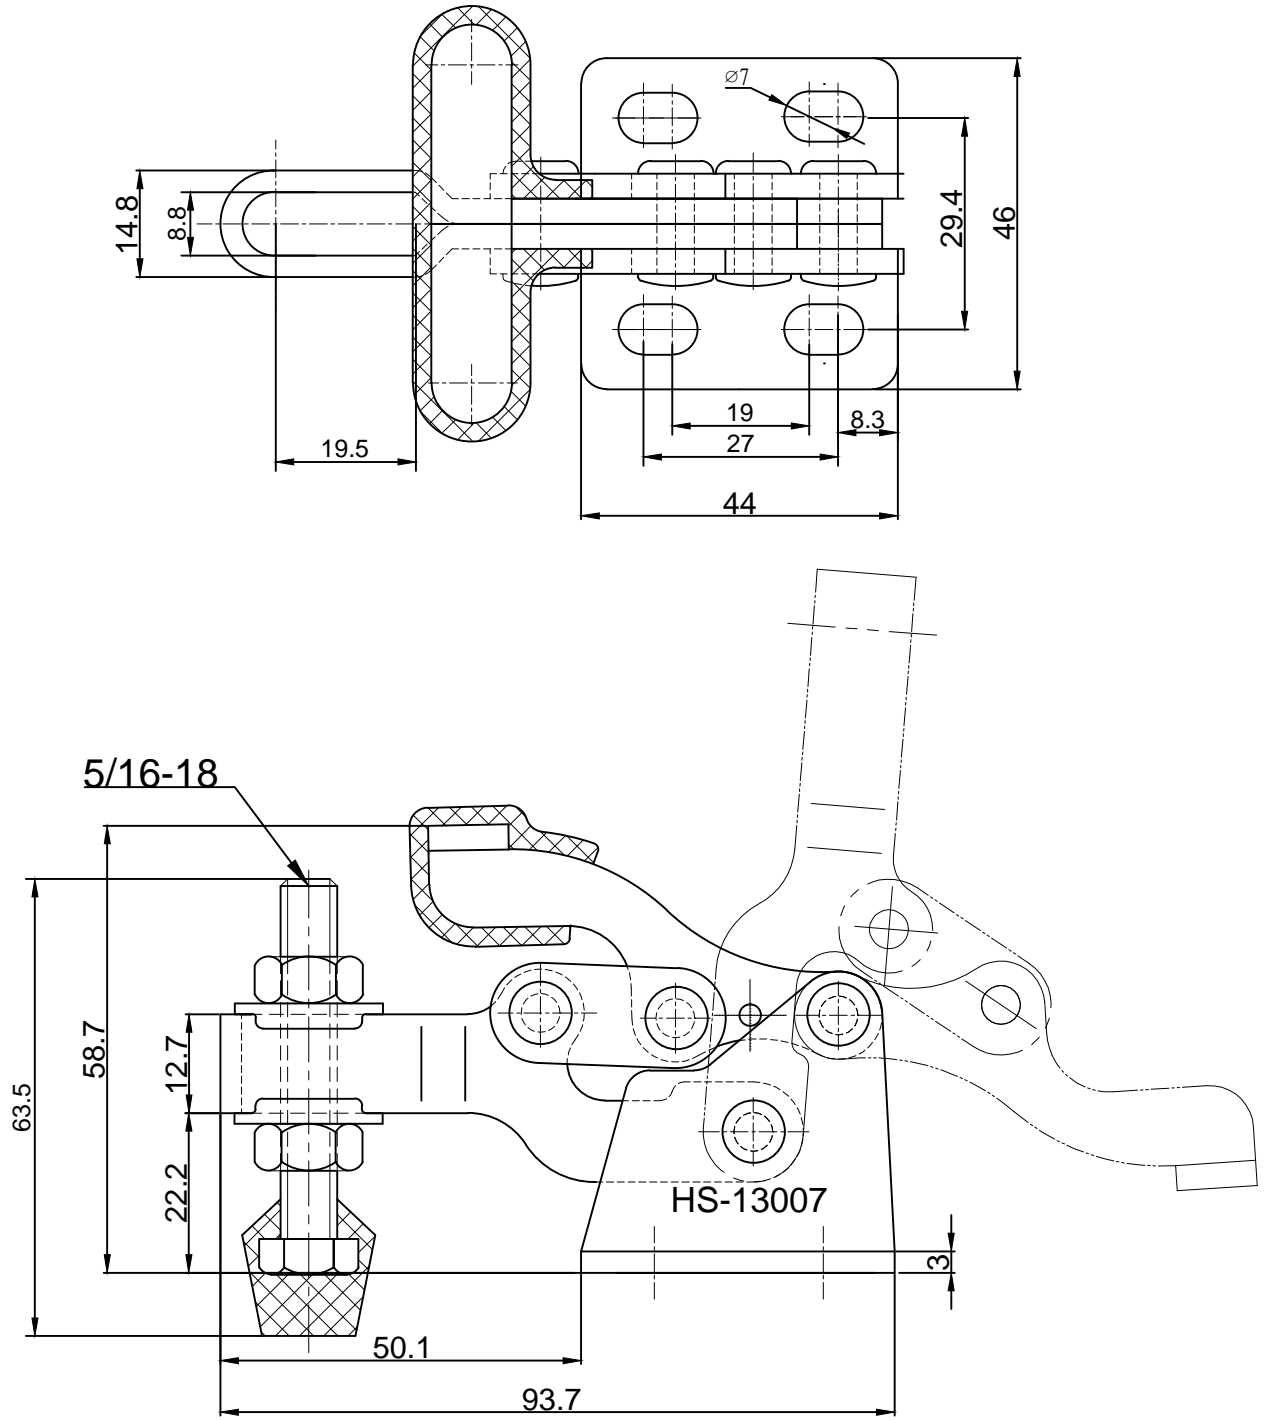

### HS-13007

BAR OPENS:90°  
HANDLE OPENS:170°  
SPINDLE SUPPLIED:HS-FC-56212