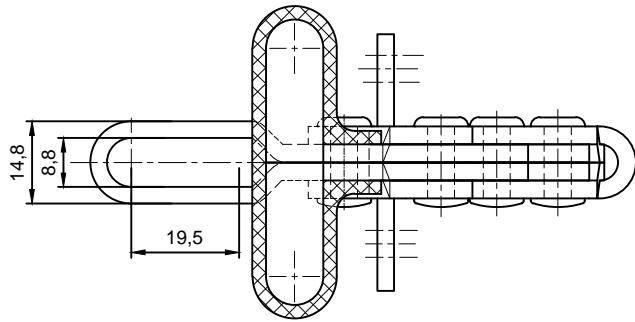

好手机电科技有限公司

HS-13007-SM

BAR OPENS:90°

HANDLE OPENS:170°

SPINDLE SUPPLIED:HS-FC-56212