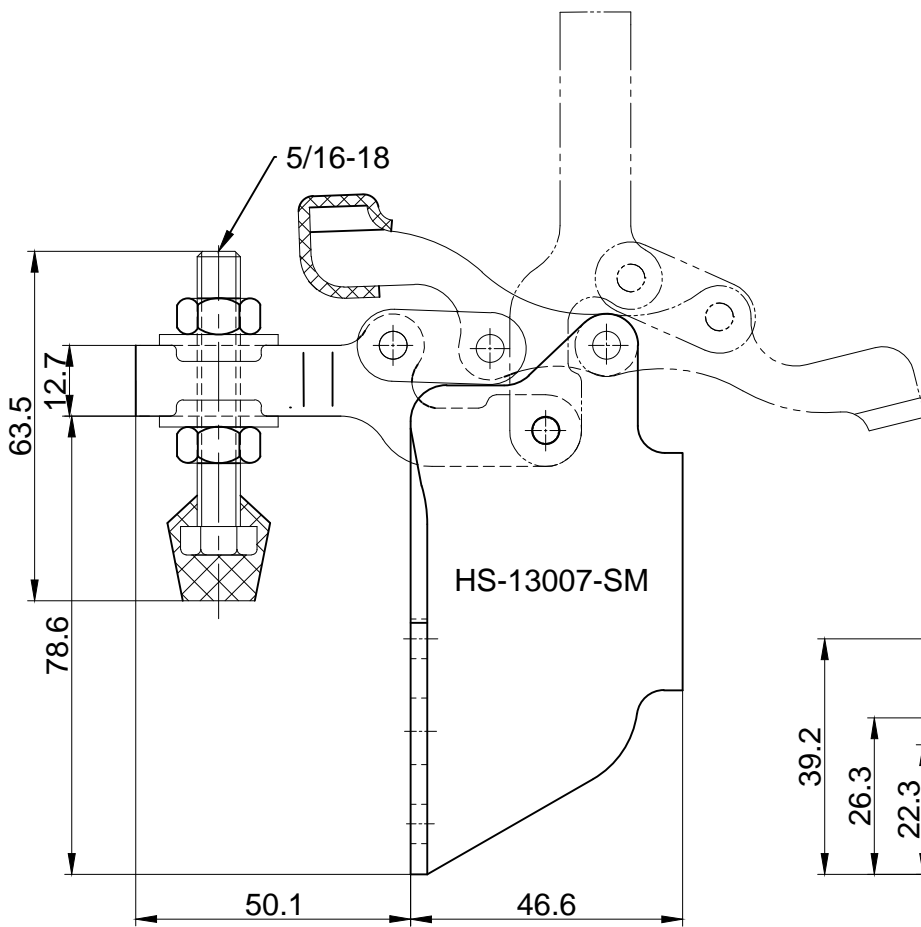

好手机电科技有限公司

HS-13007-SM

BAR OPENS:90°

HANDLE OPENS:170°

SPINDLE SUPPLIED:HS-FC-56212