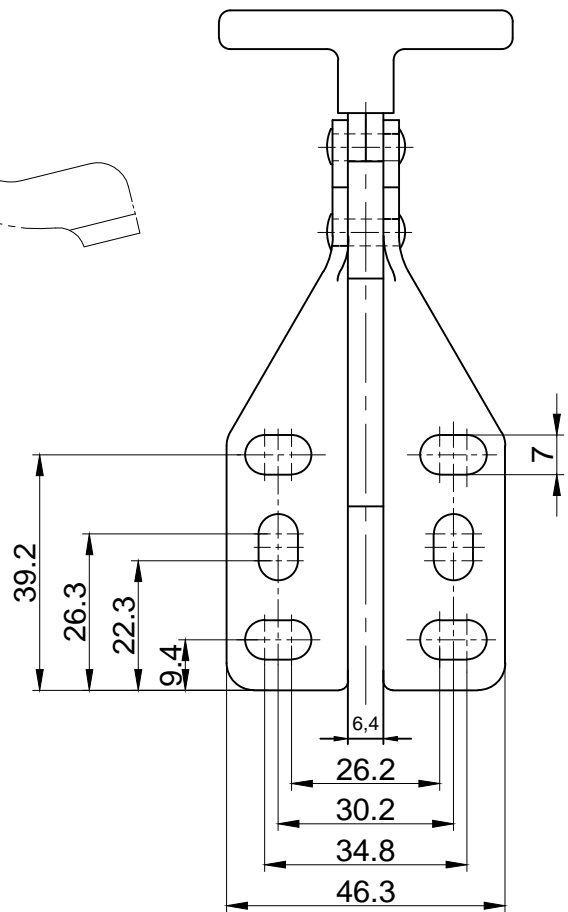

好手机电科技有限公司

HS-13007-SM

BAR OPENS:90°

HANDLE OPENS:170°

SPINDLE SUPPLIED:HS-FC-56212