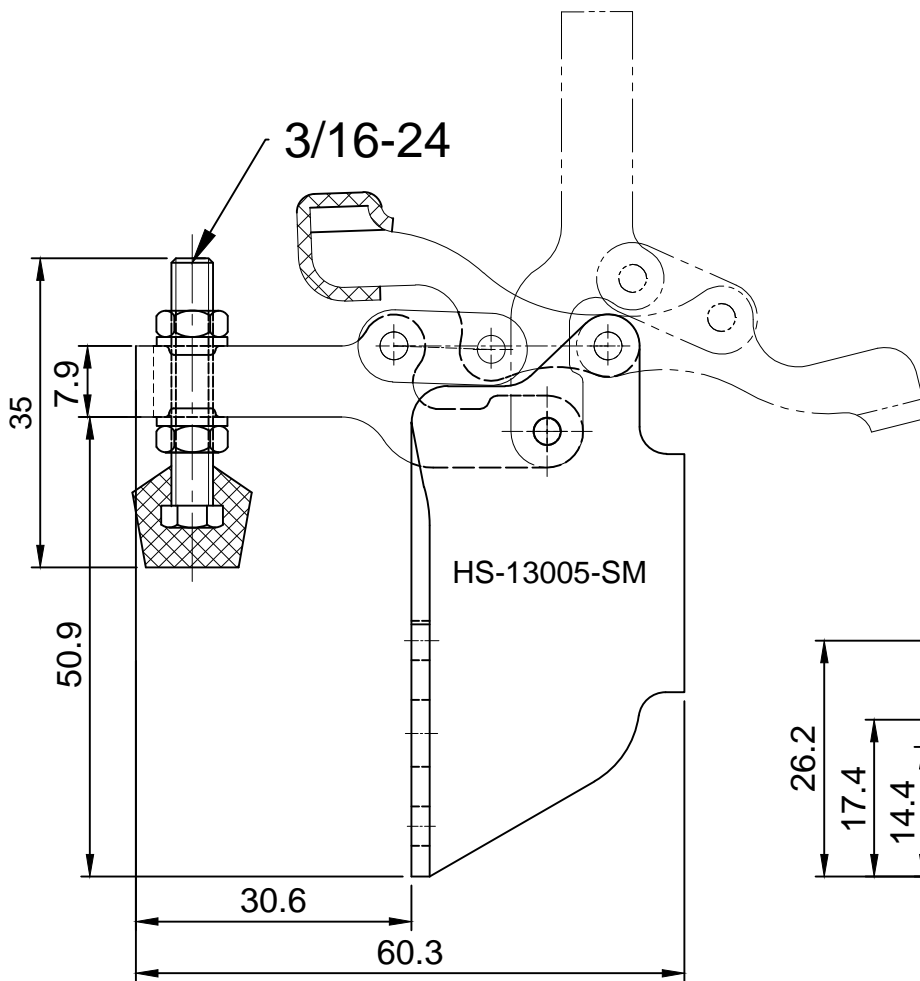

好手机电科技有限公司

HS-13005-SM

BAR OPENS:90°

HANDLE OPENS:170°

SPINDLE SUPPLIED:HS-FC-10138