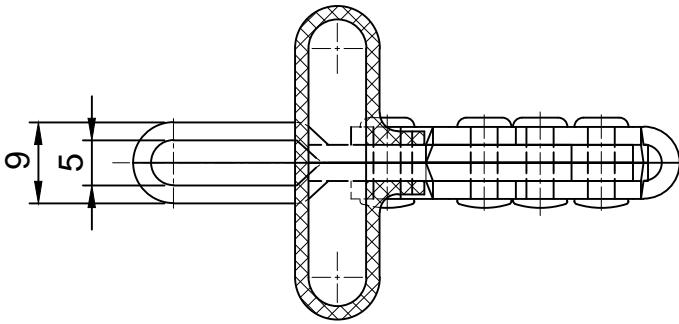

好手机电科技有限公司

HS-13005-SM

BAR OPENS:90°

HANDLE OPENS:170°

SPINDLE SUPPLIED:HS-FC-10138