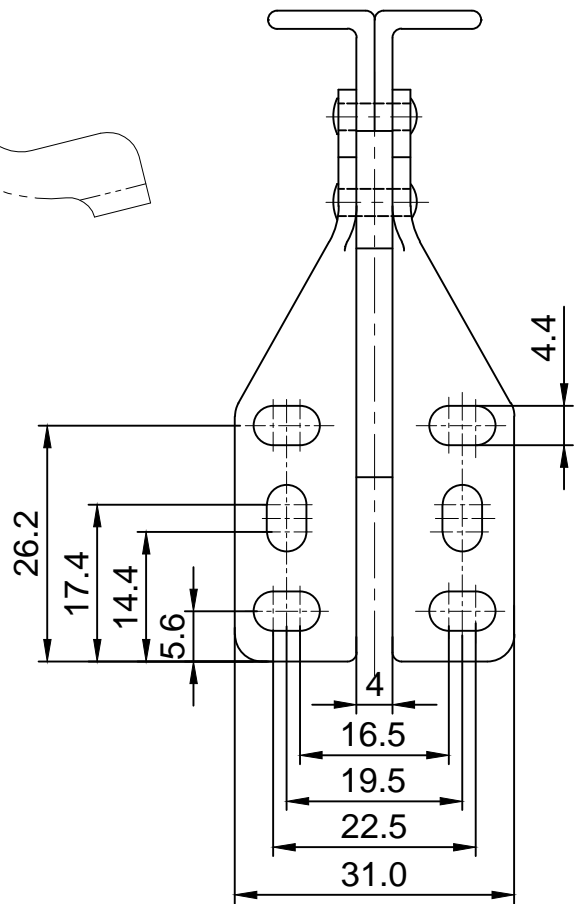

好手机电科技有限公司

HS-13005-SM

BAR OPENS:90°

HANDLE OPENS:170°

SPINDLE SUPPLIED:HS-FC-10138