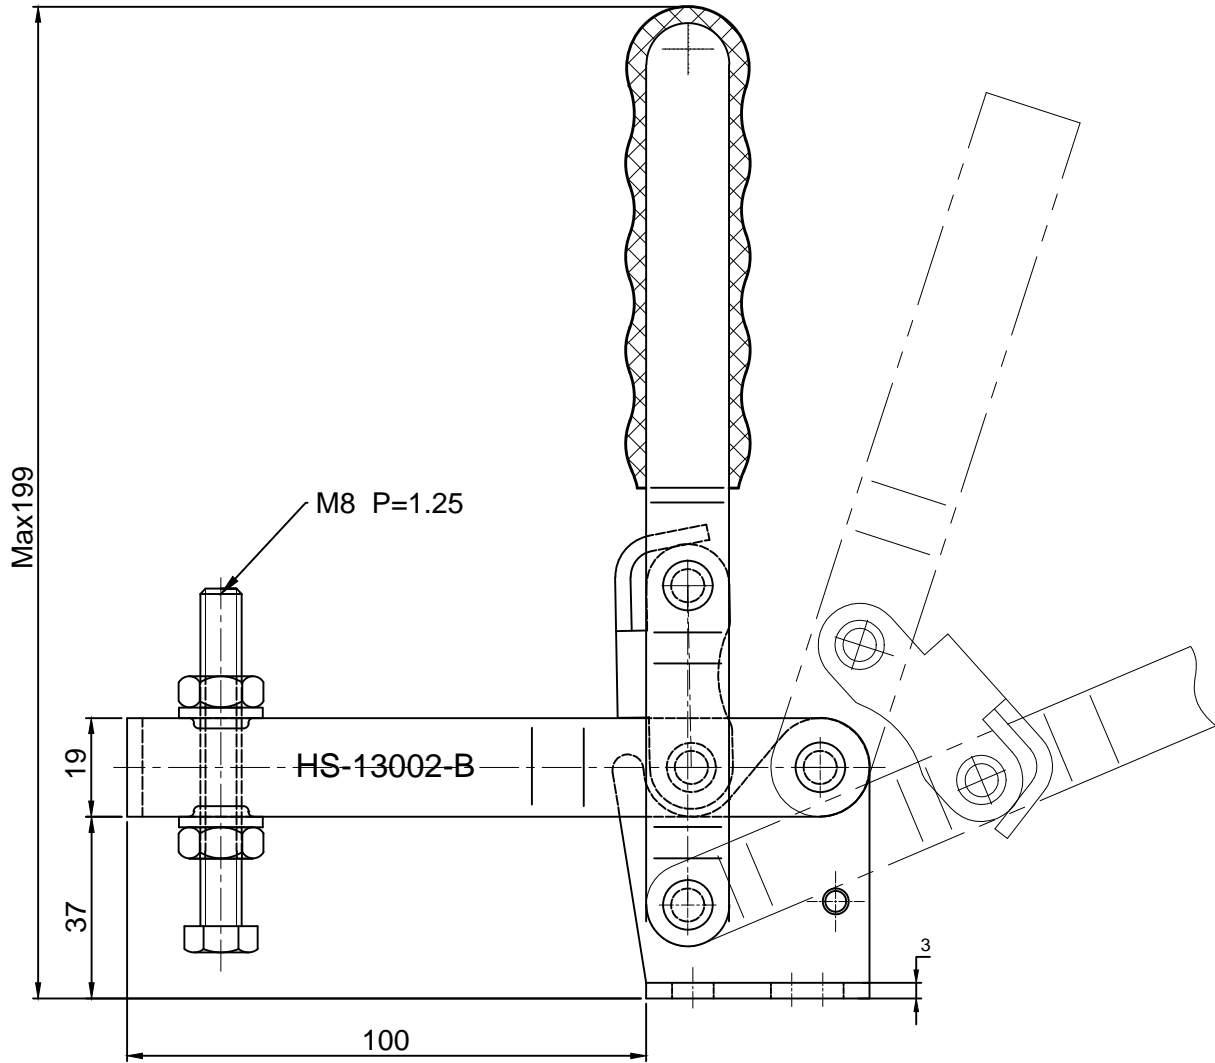

### HS-13002-B

BAR OPENS:106°  
HANDLE OPENS:67°  
SPINDLE SUPPLIED:HS-SA-086512