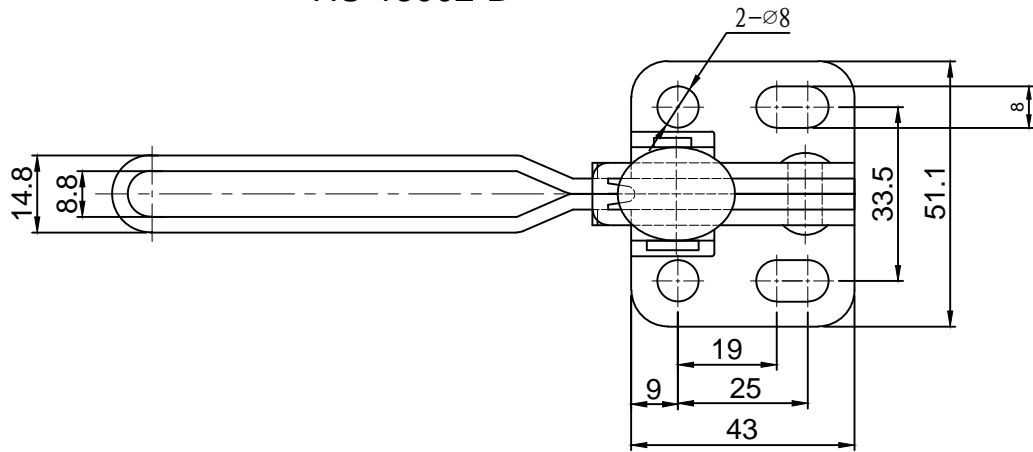

### HS-13002-B

BAR OPENS:106°  
HANDLE OPENS:67°  
SPINDLE SUPPLIED:HS-SA-086512