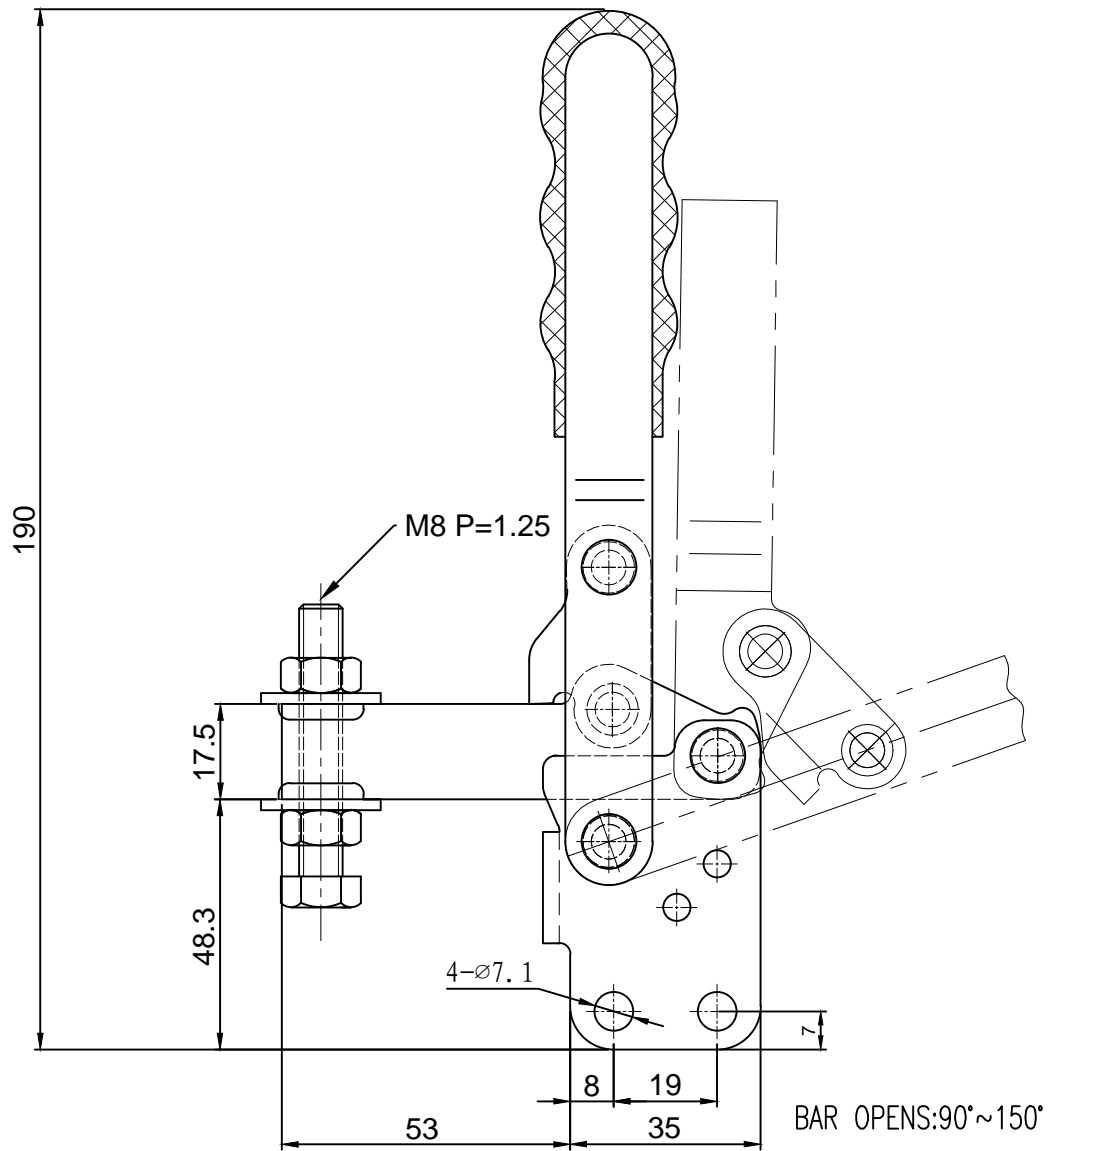

HS-12501-C

BAR OPENS:90°~150°
HANDLE OPENS:70°~100°

SPINDLE SUPPLIED:HS-SA-085012