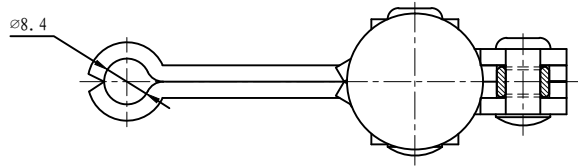

HS-12501-C

BAR OPENS:90°~150°
HANDLE OPENS:70°~100°

SPINDLE SUPPLIED:HS-SA-085012